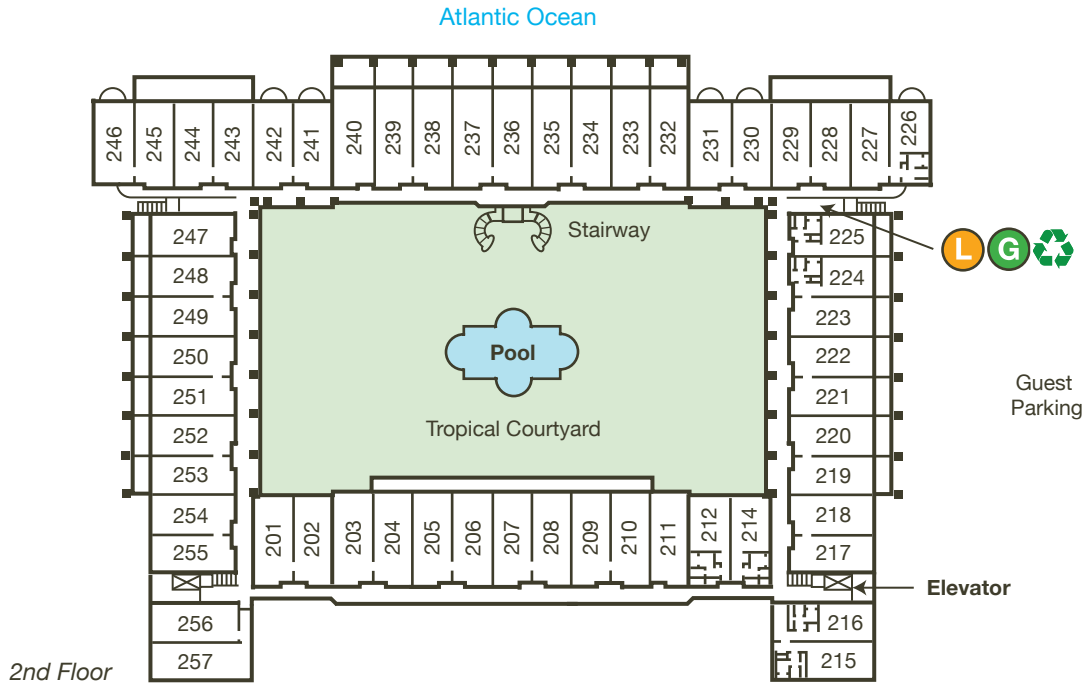

Island House - Building Layout

KEY

= Garbage Cans

= Ice Machine

= Laundry (coin W/D)

= Recycle Bins