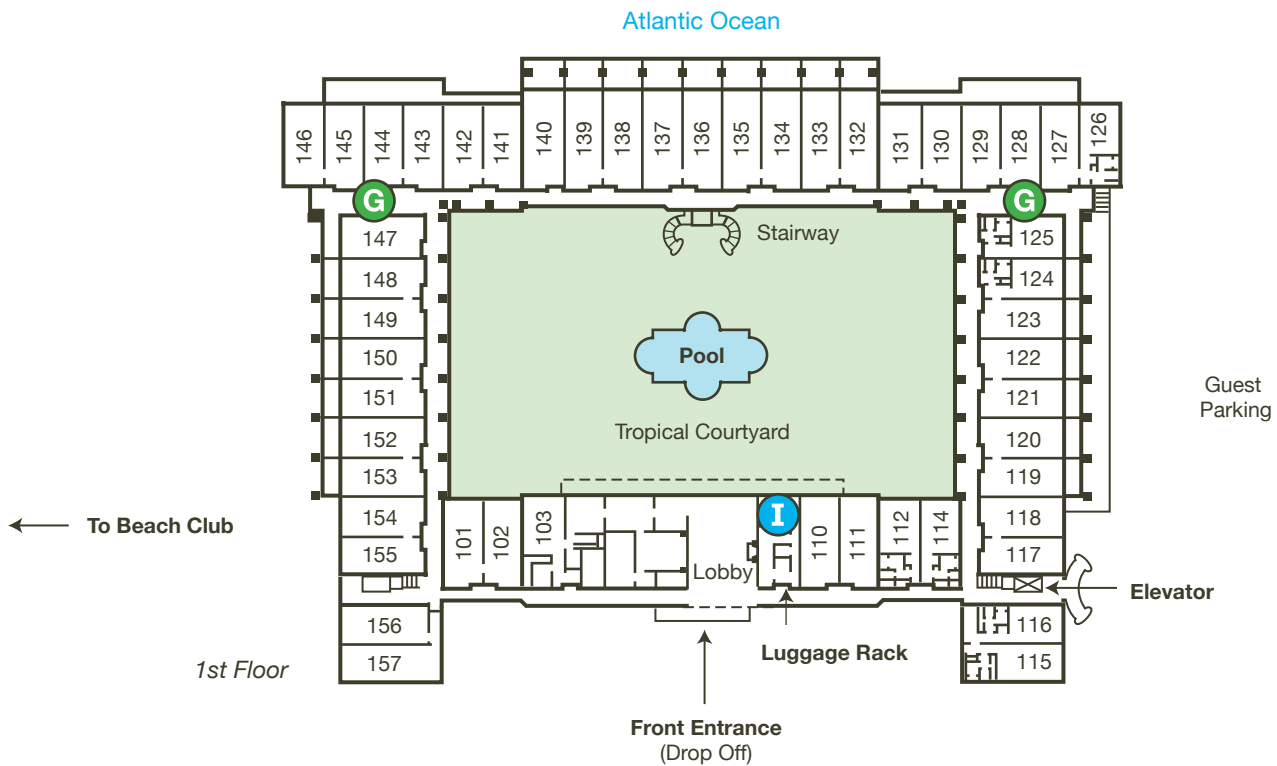

Island House - Building Layout

KEY

= Garbage Cans

= Ice Machine

= Laundry (coin W/D)

= Recycle Bins