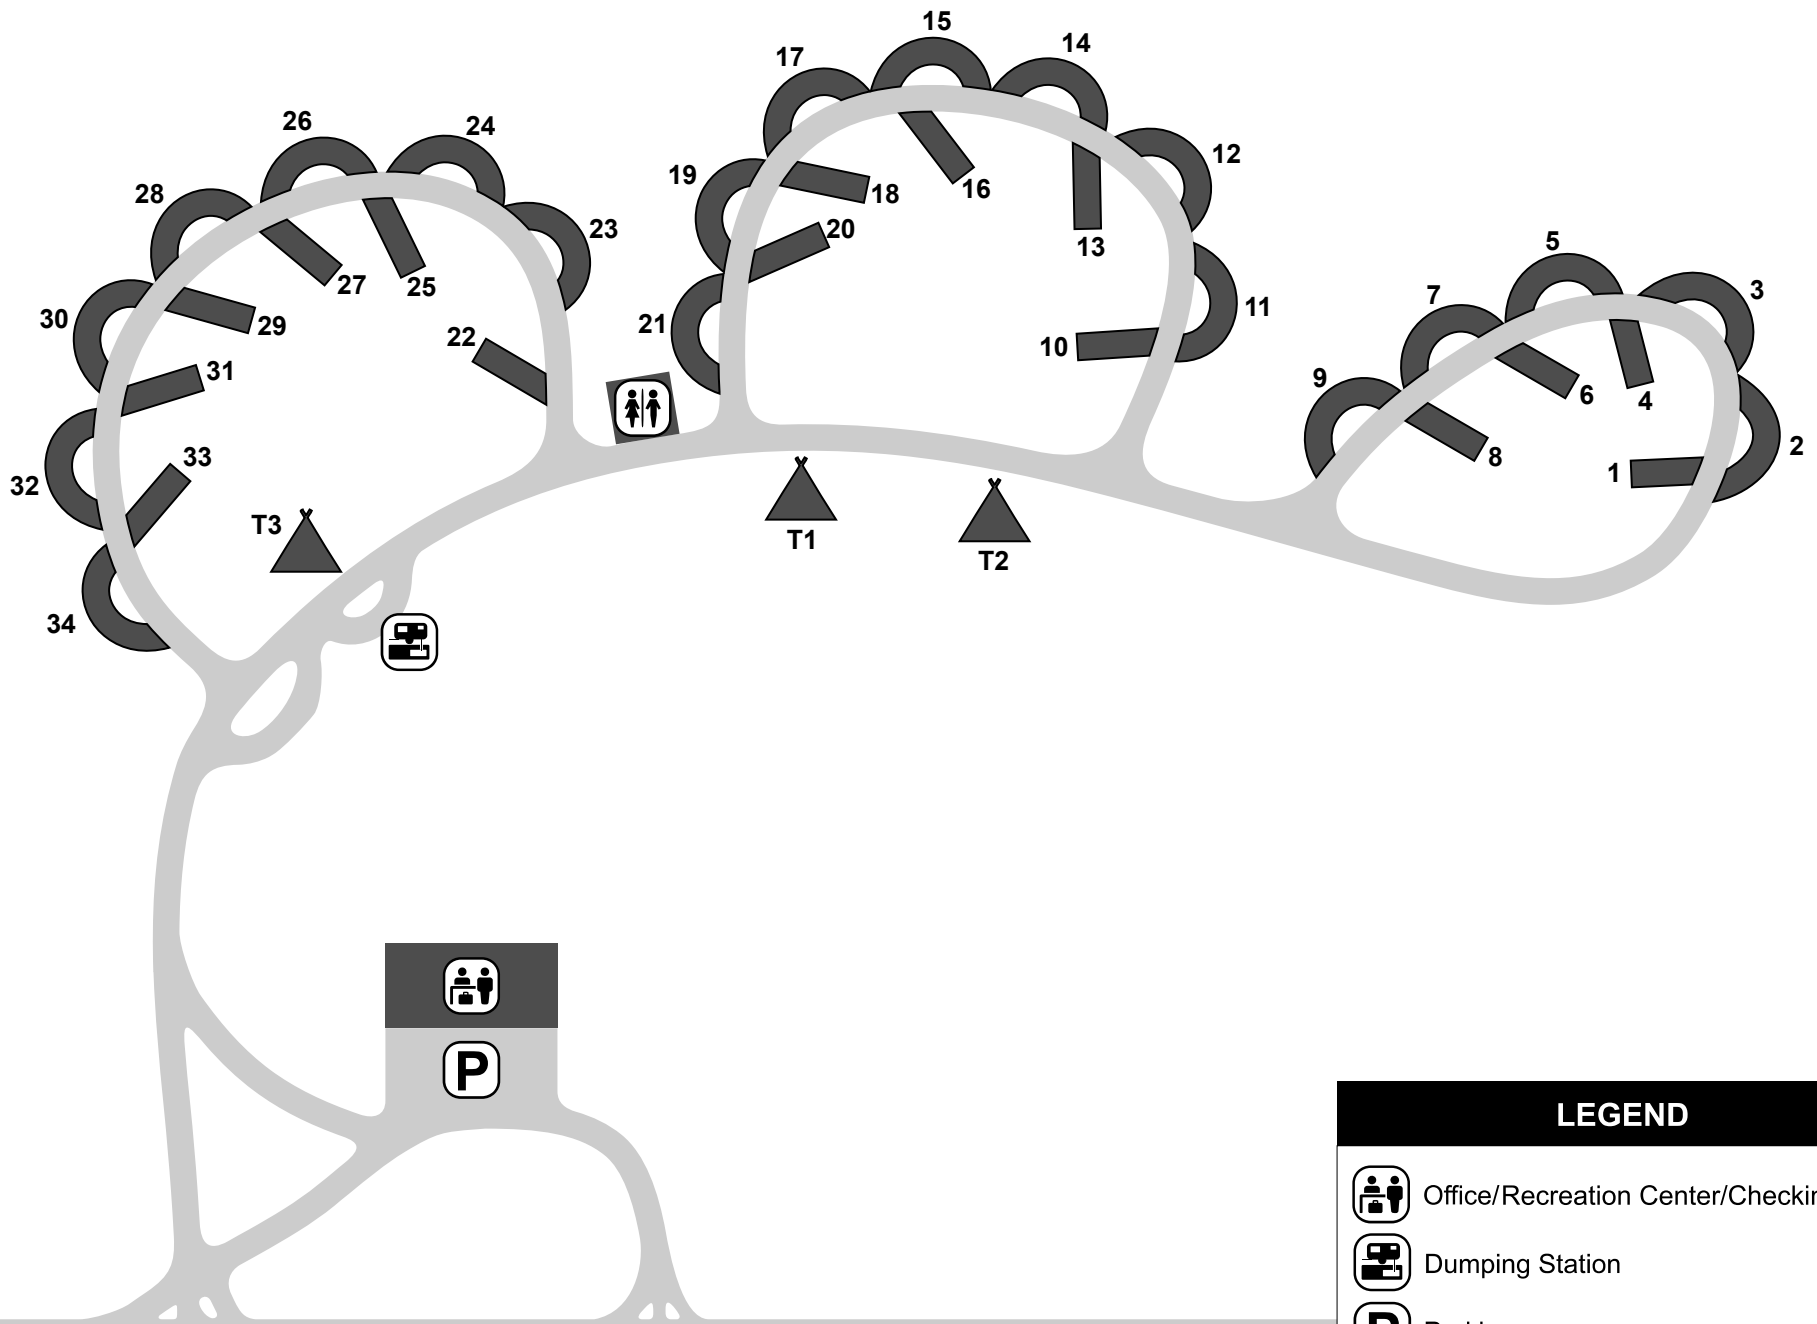

Canaan Resort

← Lodge & Golf Course

Ski Area & Route 32 →

LEGEND

-  Office/Recreation Center/Checkin Station
-  Dumping Station
-  Parking
-  Comfort Station