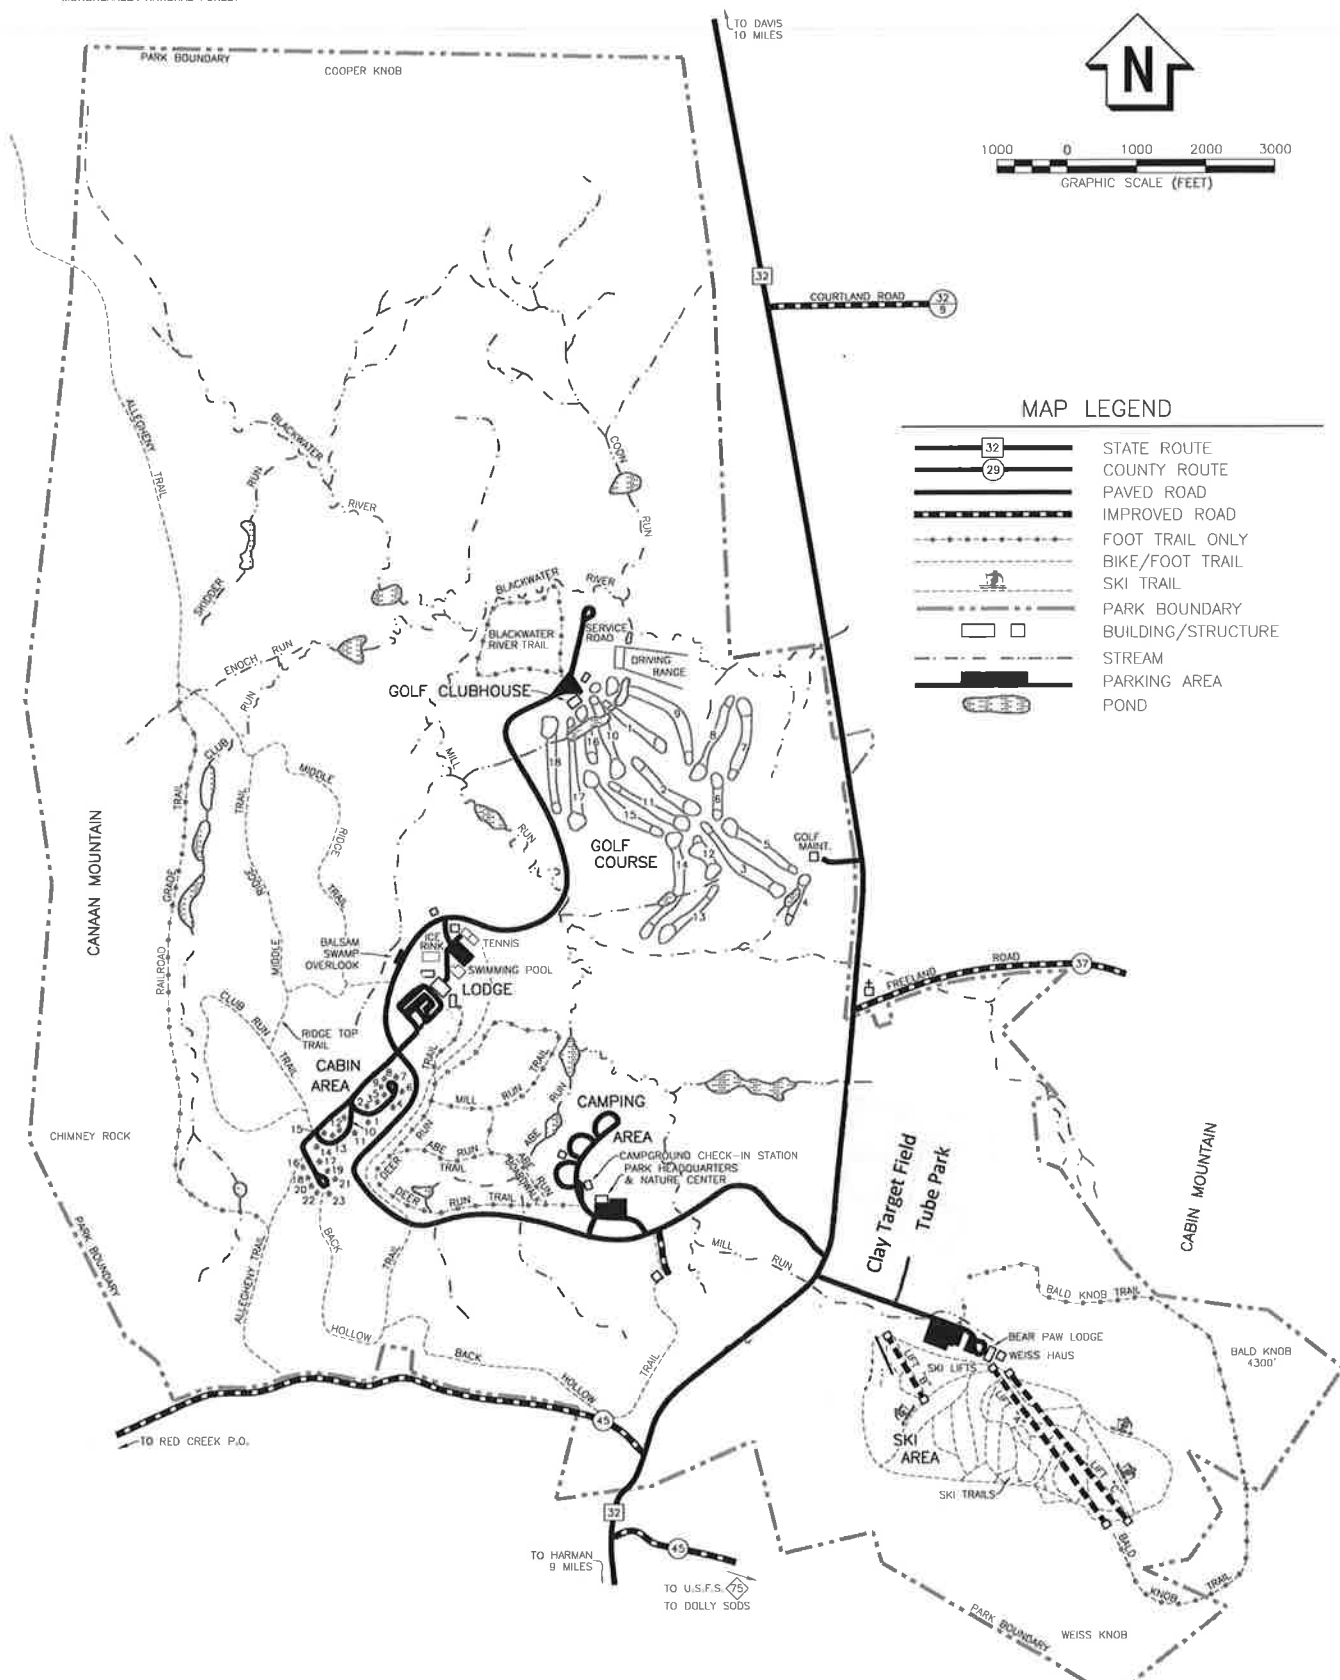

MAP LEGEND

- STATE ROUTE 32
- COUNTY ROUTE 29
- PAVED ROAD
- IMPROVED ROAD
- FOOT TRAIL ONLY
- BIKE/FOOT TRAIL
- SKI TRAIL
- PARK BOUNDARY
- BUILDING/STRUCTURE
- STREAM
- PARKING AREA
- POND

# Canaan Valley State Park