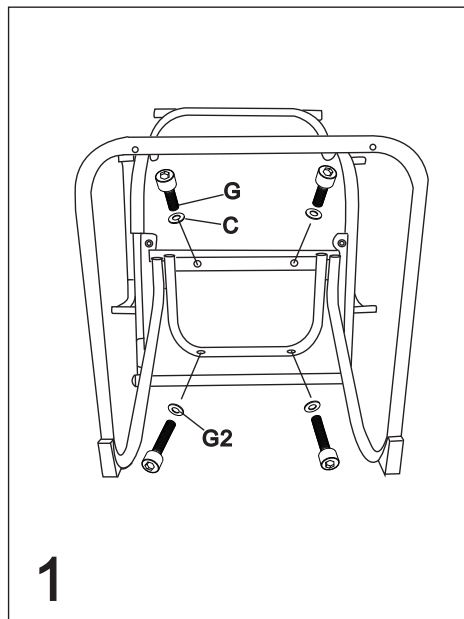

BEFORE ASSEMBLY, PLEASE REMOVE ALL PARTS FROM THE CARTON AND VERIFY THAT YOU HAVE CORRECT QUANTITIES.

A		1	G	 M8x16mm	2
B		1	G2	 M8x35mm	2
C		4	L	 6#	1

PREVENTIVE MAINTENANCE AND WARNING

- USE THIS PRODUCT ONLY FOR SEATING ONE PERSON AT A TIME
- DO NOT USE CHAIR AS STEP STOOL/LADDER.
DO NOT USE CHAIR UNLESS ALL BOLTS, SCREWS ARE TIGHT. AT LEAST EVERY SIX MONTHS, CHECK ALL BOLTS, SCREWS TO BE SURE THEY ARE TIGHT.
- IF ANY PARTS ARE MISSING, BROKEN, DAMAGED OR WORN, STOP USE OF THE PRODUCT UNTIL REPAIRS ARE MADE USING FACTORY AUTHORIZED PARTS.
- FAILURE TO FOLLOW THESE WARNINGS CAN RESULT IN SERIOUS INJURY.