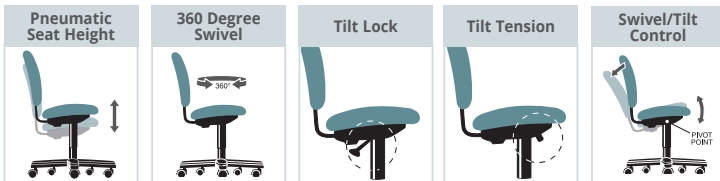

**Product Features:**

- Pneumatic seat height adjustment
- Complete 360 Degree swivel
- Swivel / tilt controls with tension and lock
- Traditional, elegant style brings a refined sense to any office setting
- Upholstered in luxurious black, leather-soft vinyl
- Solid, warm hardwood frame and base with a rich mahogany finish
- Arm pads can easily be removed from fixed loop arms
- Fire-Resistant
- Ready-to-assemble
- Environmentally friendly
- ANSI / BIFMA
- Non-toxic
- Limited Lifetime Warranty
- Can be shipped by small package carrier

**Material Attributes:**

- |                   |                                     |
|-------------------|-------------------------------------|
| Frame             | • Wood                              |
| Base / Legs       | • Wood                              |
| Arms / Pads       | • Wood + Leather Soft Vinyl         |
| Casters           | • Nylon Dual Wheel                  |
| Seat Cushion      | • Foam                              |
| Seat Cover        | • Leather Soft Vinyl                |
| Back Cover        | • Leather Soft Vinyl                |
| Cushion Thickness | • 4 <sup>13</sup> / <sub>16</sub> " |
| Cushion Width     | • 21"W                              |
| Cushion Depth     | • 20½"D                             |

**BK Black**  
Leather Soft Vinyl

**Product Dimensions:**

Overall	27"W x 28"D x 46-49½"H
Seat	21"W x 20½"D x 19-22½"H
Seat to Back Height	31½"H
Seat to Floor	19-22½"H
Arm Height	26½-30"H
Floor to Arm	26½-30"H
Product Weight	51.80 lbs.
Weight Capacity	275 lbs.

**Ergonomic Functions:**

Adjusts "up and down" seat height relative to the floor.

Allows seat "Rotation" in a full circle.

Locks seat and back" in an upright position.

Allows user to adjust "resistance" with which chair reclines or tilts.