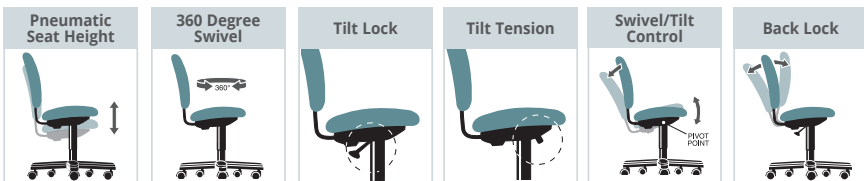

BK Black
Fabric w/Mesh Back

Product Dimensions:

Overall	25"W x 29"D x 38-41"H
Seat	20"W x 20"D x 19-22"H
Seat to Back Height	21"H
Back Height	21"H
Back Width	19½"W
Seat to Floor	19-22"H
Arm Height	11 ⁵ / ₈ "H
Arm Depth	15"D
Arm Width	3"W
Floor to Arm	26-29"H
Product Weight	35 lbs.
Weight Capacity	275 lbs.

Ergonomic Functions:

- | | | | | | |
|------------------------------------------------------------------------|--------------------------------------------------------|------------------------------------------------------------|--------------------------------------------------------------------------------------|------------------------------------------------------------------------------------------------------------------------------|-------------------------------------------------------------------------|
| <p><i>Adjusts "up and down" seat height relative to the floor.</i></p> | <p><i>Allows seat "Rotation" in a full circle.</i></p> | <p><i>Locks seat and back" in an upright position.</i></p> | <p><i>Allows user to adjust "resistance" with which chair reclines or tilts.</i></p> | <p><i>Places the "pivot point" directly above the base center and allows the user to lean back in a seated position.</i></p> | <p><i>Allows user to select and "lock a particular back angle."</i></p> |
|------------------------------------------------------------------------|--------------------------------------------------------|------------------------------------------------------------|--------------------------------------------------------------------------------------|------------------------------------------------------------------------------------------------------------------------------|-------------------------------------------------------------------------|