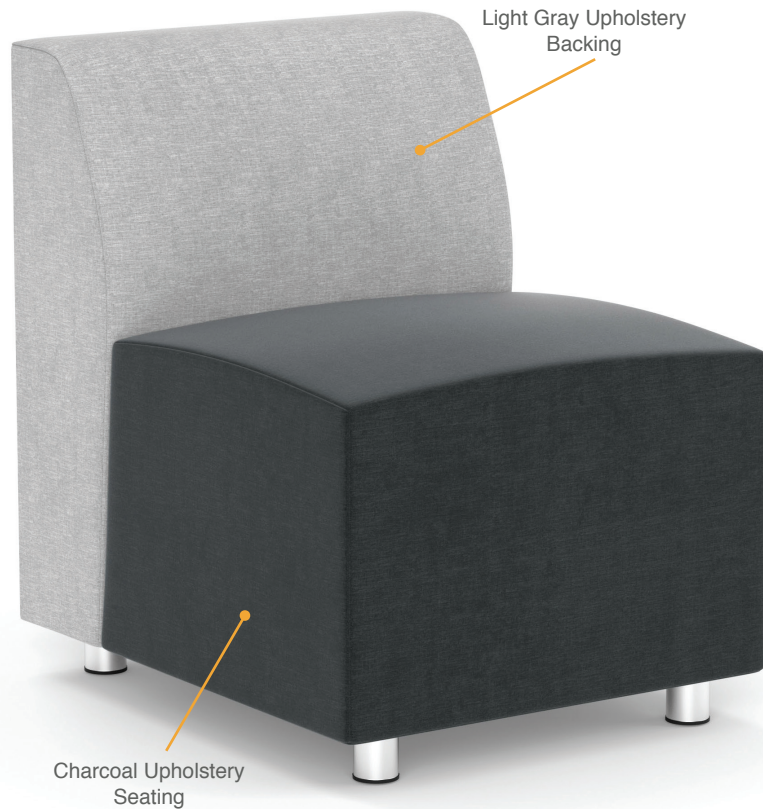

Integrate Collection

Armless Corner Modular Chair

9785GRYCHR

Armless Corner Modular Chair
w/Silver Post Legs

Model No. 9785GRYCHR

Features Two-Tone Upholstery

In Stock Upholstery:

Light Gray
(PER-T400-4)

Charcoal
(PER-T400-5)

In Stock Frame:

Upholstery/Frame

Light Gray (PER-T400-4)
Charcoal (PER-T400-5)
Silver Post Legs

Additional Information

- Lifetime Limited Warranty
- Optional USB Pop-Up Power Is Convenient For Reception Rooms & Private Offices
- Ready To Assemble

Dimensions

Overall: 31"W x 29½"D x 31½"H
Seat: 24"W x 21½"D x 18½"H

Some items in this series
come ready-to-assemble.

OfficeSource®

www.officesourcefurniture.com