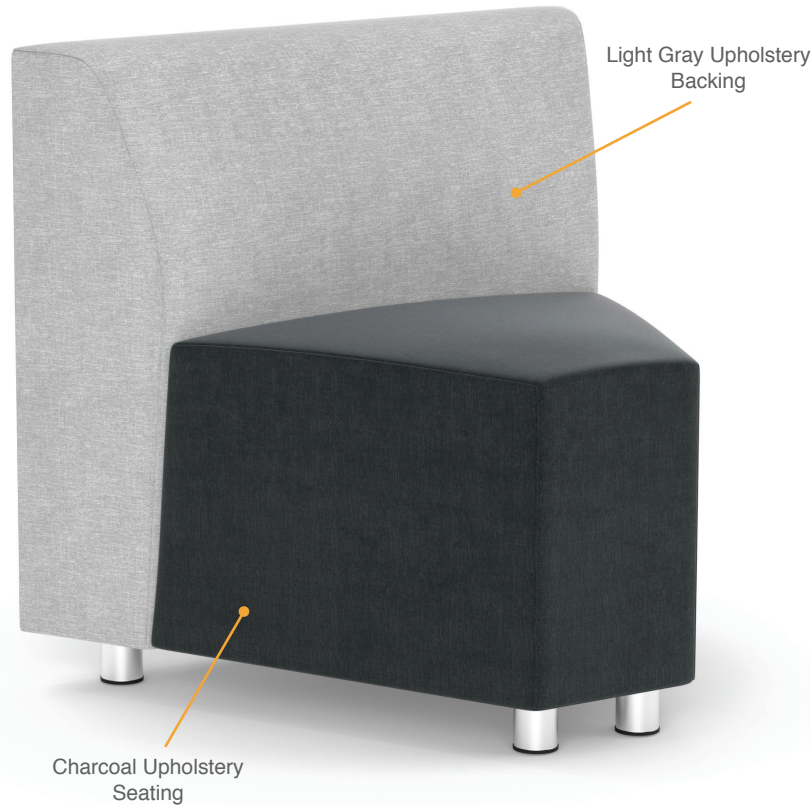

Integrate Collection Armless Modular Chair

9780GRYCHR

Armless Modular Chair
w/Silver Post Legs

Model No. 9780GRYCHR

Features Two-Tone Upholstery

In Stock Upholstery:

Light Gray
(PER-T400-4)

Charcoal
(PER-T400-5)

In Stock Frame:

Upholstery/Frame

Light Gray (PER-T400-4)
Charcoal (PER-T400-5)
Silver Post Legs

Additional Information

- Lifetime Limited Warranty
- Optional USB Pop-Up Power Is Convenient For Reception Rooms & Private Offices
- Ready To Assemble

Dimensions

Overall: 24"W x 29½"D x 31½"H
Seat: 24"W x 21½"D x 18½"H

Some items in this series
come ready-to-assemble.

OfficeSource®

www.officesourcefurniture.com