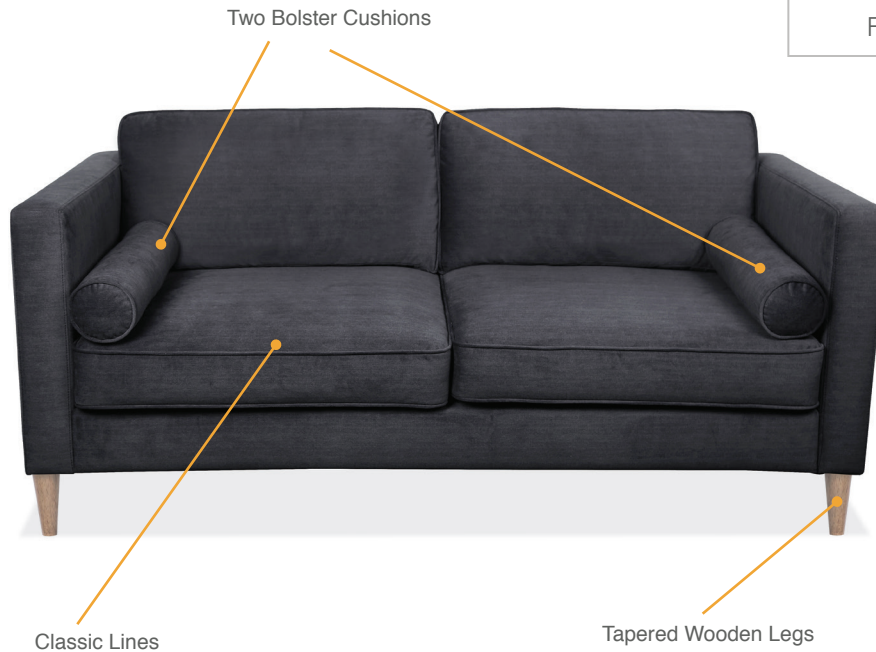

Heritage Collection Sofa

484714233

Sofa w/Two Bolster Cushions
& Wood Post Legs

Model No. 484714233

Features Tapered Wooden Legs

In Stock Upholstery:

Dark Gray Fabric
(LAZ-7142)

In Stock Frame:

Light Brown Wood Legs

Upholstery/Frame

Dark Gray Fabric (LAZ-7142)
Light Brown Wood Legs

Additional Information

- Lifetime Limited Warranty
- Mix Of Mid-Century & A Refined Retro Style
- Two Bolster Style Side Cushions
- Wooden Leg Base

Dimensions

Overall: 77½"W x 33½"D x 36"H
Seat: 67"W x 21½"D x 20¼"H