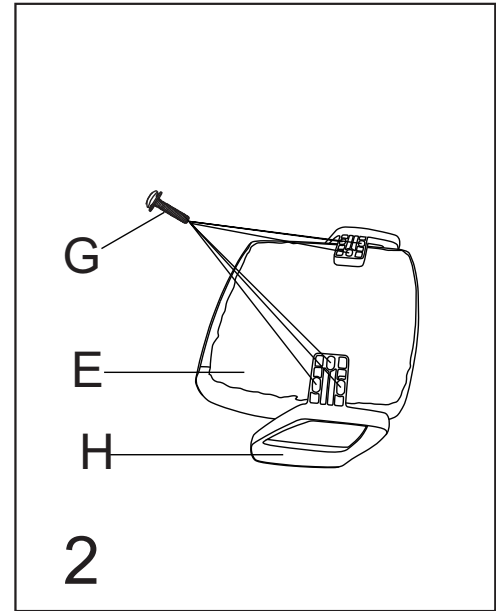

Before assembly, please remove all parts from the carton, verifying that you have the correct quantities, and read all the instructions.

IN THE CARTON:

A		5
B		1
C		1
D		1
E		1
F		1
G	 M6x40mm	6
G1	 M8x20mm	3
G2	 M8x25mm	4
H		1
L	 5#	1

INSTRUCTIONS:

⚠ ATTENTION ⚠

This chair is only meant to seat one person at a time. Do not use chair as a step stool/ladder. Ensure all bolts and screws are tightened before sitting on stool, check bolts and screws every 6 months. If any parts are missing, broken, damaged or worn, stop use of product until repairs have been made using factory authorized parts. Failure to follow these warnings may result in injury.