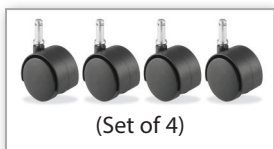

Optional Casters:

#2700CASTERS

BK Black Fabric

NV Navy Fabric

GR Cool Gray Fabric