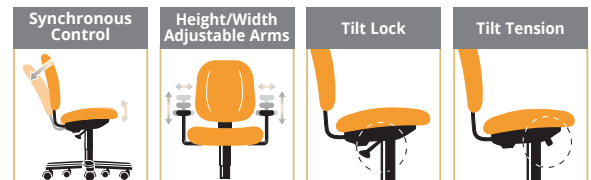

Synchronous Control
Automatically "adjusts seat and back angle while maintaining a 2:1 recline ratio", providing optimum back support and minimal seat rise.

Height/Width Adjustable Arms
Allows user to "adjust arms up and down, or in and out" within a set range to accommodate a variety of tasks.

Tilt Lock
"Locks seat and back" in an upright position.

Tilt Tension
Allows user to adjust "resistance" with which chair reclines or tilts.

DESCRIPTION

- Great utility, comfort, & aesthetics with an ergonomic design that will match any setting
- Standard black plastic base
- Wide & comfortable seat in black mesh upholstery
- UPS-able
- Greenguard Certified
- Non-toxic
- Product Weight (LBS): 35.20

DIMENSIONS

Overall: 26½"W x 27¼"D x 36-39½"H
Seat: 20½"W x 19½"D x 18½-22"H
Seat to Back Height: 22¾"
Seat Back Width: 20¼"
Seat Back Height: 19¼"
Floor to Seat: 18½-22"
Cushion Fill Material: Foam
Foam Density in Pounds (Per Cubic Foot): 55

CHAIR ARM/BASE

Arm Width: 26¾"
Arm Depth: 10¾"
Arm Height (Top to Bottom): 7½"
Floor to Arm: 26-29½"
Caster Usage: Dual Wheel

MATERIAL ATTRIBUTES

Mesh Back & Seat
Plastic Base (Standard)
Aluminum Base (Optional)
Plastic Casters

SHIPPING DETAILS

Carton Length: 24.80"
Carton Depth: 26.06"
Carton Height: 11.02"
Carton Weight (LBS): 39.60

UPHOLSTERY IN STOCK

Last Updated: 01/2020

Environmentally Friendly

Warranty: Limited Lifetime

OFFICESOURCE.COM