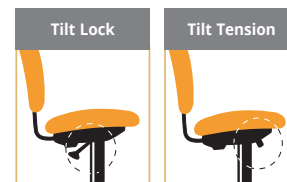

Tilt Lock
"Locks seat and back" in an upright position.

Tilt Tension
Allows user to adjust "resistance" with which chair reclines or tilts.

Optional Soft Dual Wheel Casters
#CASTERSPU

Optional Aluminum Base
#ABASET

Optional Headrest (Black Only)
#7000HR

DESCRIPTION

- Great utility, comfort, & aesthetics with an ergonomic design that will match any setting
- Standard black plastic base
- Wide & comfortable seat in black leather upholstery
- Optional headrest
- Greenguard Certified
- Non-toxic
- Product Weight (LBS): 35.27

DIMENSIONS

Overall: 26¾"W x 25¼"D x 41½-44¾"H
Seat: 20½"W x 19½"D x 17¾-21¼"H
Seat to Back Height: 26"
Seat Back Width: 19¼"
Seat Back Height: 26"
Floor to Seat: 17¼-21¾"
Cushion Fill Material: Foam
Foam Density in Pounds (Per Cubic Foot): 55

CHAIR ARM/BASE

Arm Width: 26⅝"
Arm Depth: 10⅜"
Arm Height (Top to Bottom): 7½"
Floor to Arm: 25⅝-28⅞"
Caster Usage: Dual Wheel

MATERIAL ATTRIBUTES

Leather Seat
Mesh Back
Plastic Base (Standard)
Aluminum Base (Optional)
Plastic Casters

SHIPPING DETAILS

Carton Length: 24.80"
Carton Depth: 26.57"
Carton Height: 11.42"
Carton Weight (LBS): 39.68