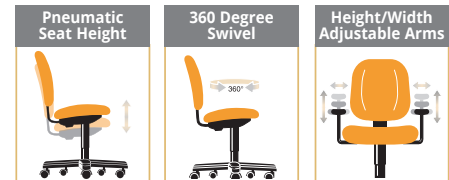

CHAIR FUNCTIONS

360 Degree Swivel
Allows seat "Rotation" in a full circle.

Height/Width Adjustable Arms
Allows user to "adjust arms up and down, or in and out" within a set range to accommodate a variety of tasks.