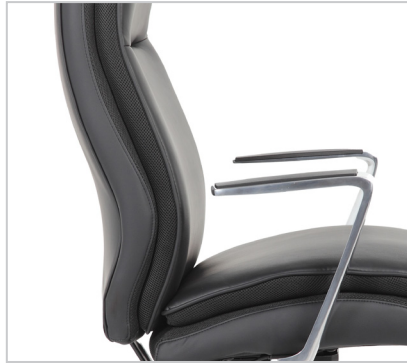

# LUXURY & COMFORT

This modern high back executive task chair brings comfort and stability to any office environment. It features beautiful and durable black PU leather upholstery and high-back styling with exemplary lumbar support & height adjustable arms. In addition, the chair features a pneumatic gas lift seat height adjustment, adjustable tilt tension control and a multi-function 3-paddle mechanism. Its high crown, large 27" 5-star nylon base provides stability while affording plenty of mobility thanks to its five hooded double wheel casters.

# [ CONFERENCE CHAIR ]

#OSEC9001BK

#OSEC9001BK

#OSEC9001BK

#OSEC9001BK

# ULTIMATE COMFORT

Experience unparalleled comfort and support in your office with Obsidian. Crafted for your well-being, the Obsidian chairs offer the flexibility of a height-adjustable seat and extra lumbar support to alleviate discomfort and maintain your posture during long hours of work. Transform your workspace into a haven of comfort, stability, and style with Obsidian.

Discreet Recline & Lock Control Levers Underneath Seat Cushion

Infinite Tilt Lock (Back Cushion) With Self Adjusting Tilt Recline

All Pull Lever Control System With Synchro-Tilt Mechanism

Aluminum Base With Casters