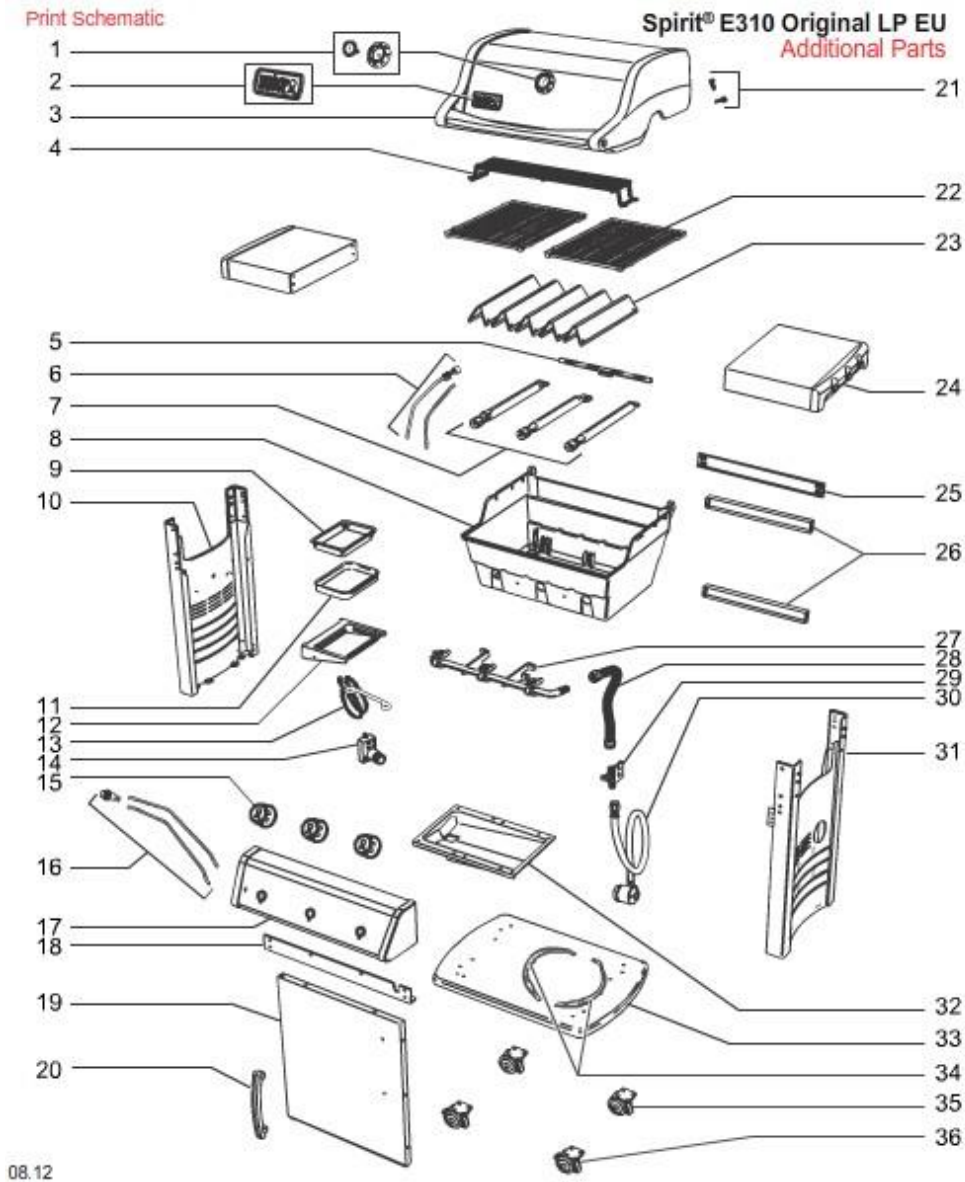

# SCHEMATICS

CUSTOMER SERVICE  
**1-800-446-1071**

Nordic / Gas / Spirit (2013-2014)

[EMAIL](#) | [CLOSE](#)

MODEL #: 46410668 DESCRIPTION: SPIRIT E-310 ORIGINAL LP, BLACK, NORDIC

Seq #

Part #

Description