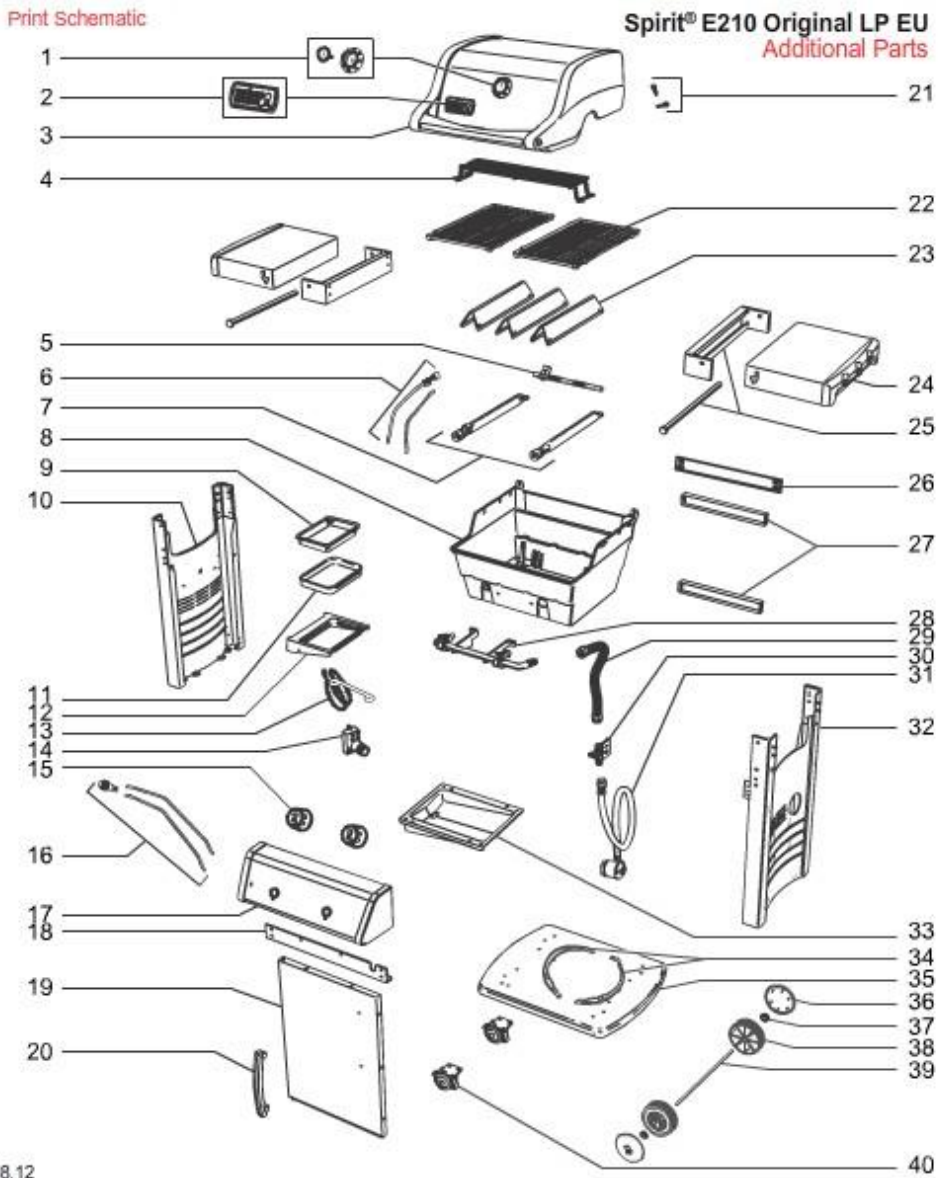

SCHEMATICS

CUSTOMER SERVICE
1-800-446-1071

Nordic / Gas / Spirit (2013-2014)

EMAIL | CLOSE

MODEL #: 46010668 DESCRIPTION: SPIRIT E-210 ORIGINAL LP, BLACK, NORDIC

Seq #

Part #

Description