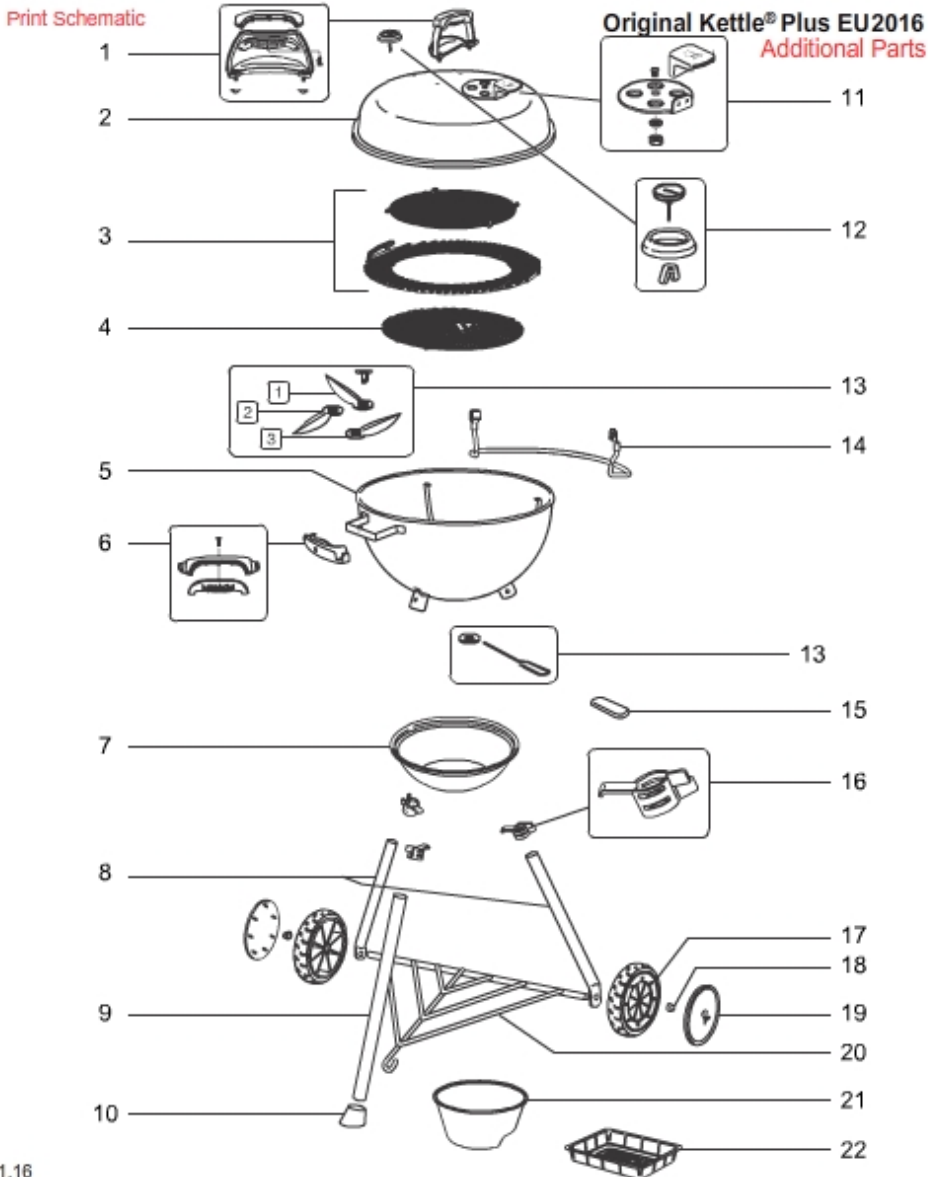

PARTS & SUPPORT (HTTPS://WWW.WEBER.COM/US/EN/SUPPORT//) > SCHEMATICS (HTTPS://WWW.WEBER.COM/US/EN/HELP/SCHEMATICS/)

SCHEMATICS

CUSTOMER SERVICE
1-800-446-1071

Export (general) / Charcoal / Bar-B-Kettles

VIEW ALL (BROWSE.ASPX?ALL=1&MODEL=13601004)

MODEL #: 13601004 DESCRIPTION: WEBER KETTLE PLUS 47CM BLK W/GBS (2016) (EU)

11.16

SEQ	DESCRIPTION	PART#
A	Assembly guide, Kettle Plus, EU	52367
A	Owner's Guide, 47 cm Kettle Plus, export	54635
B	D-HDWE 18" T/A RED CAP CHAR 17	91788
B	Ash catcher clips, '17, export	91792

G	Measuring cup, black	80664
H	Large drip pan, single	93100
1	Handle kit w/sheild, black, export	66779
2	Lid assembly, black, 47 cm kettle plus, export	66778
3	Gourmet BBQ System cooking grate, export	66781
3	Wire insert for 22.5" cooking grate	63075
3	= GRATE COOK KIT GBS SS 47CM 1	66864
4	Charcoal grate, V-style, export	66780
5	Bowl, 18.5" Original Kettle/One-Touch Silver, black	65122
6	Handle kit w/hooks, 47 cm Kettle Plus, export	66784
7	Ash catcher, 47 cm Kettle Plus, '17	66792
8	Rear leg set, 47 cm kettle plus, export	66787
8	Spring clip (set of 3)	65183
9	Front ket, 47 cm kettle plus, export	66786
10	Red cap for front leg, Kettle Plus	66788
11	Lid damper w/handle, export	66783
11	Damper handle, black	65829
12	Thermometer w/bezel, 47 cm Kettle Plus w/GBS, export	66785
12	Bezel for thermometer, Charcoal	63027
13	18.5" One-Touch cleaning kit, '12	90992
14	Lid hanger, 47 cm Kettle Plus, export	66782
15	Sleeve red rod damper, Kettle Plus	66793
16	Ash catcher clip (3 piece), EU	66791
17	Wheel w/red insert, 8"	66790
18	Replacement hubcaps (pack of 3)	987101
19	Wheel kit insert, 8", red kettle, 47 cm Kettle plus, export	66789
20	Triangle for 22.5" Bar-B-Kettle, '12	80695
21	Measuring cup, black	80664
22	Large drip pan, single	93100

33 Items Found

[SCROLL TO TOP](#)

[View All \(browse.aspx?
all=1&model=13601004\)](#)