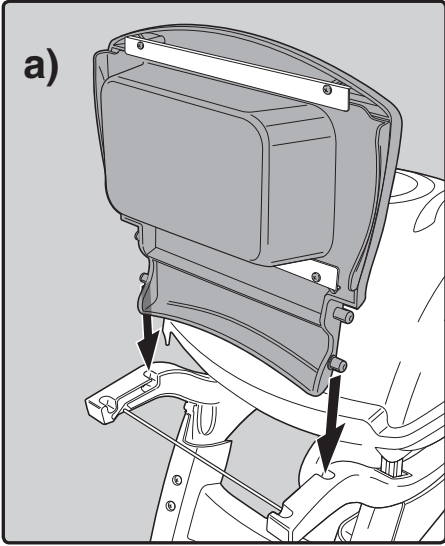

4

WEBER-STEPHEN PRODUCTS LLC
www.weber.com®

© 2013 Designed and engineered by Weber-Stephen Products LLC,
200 East Daniels Road, Palatine, Illinois 60067 U.S.A.