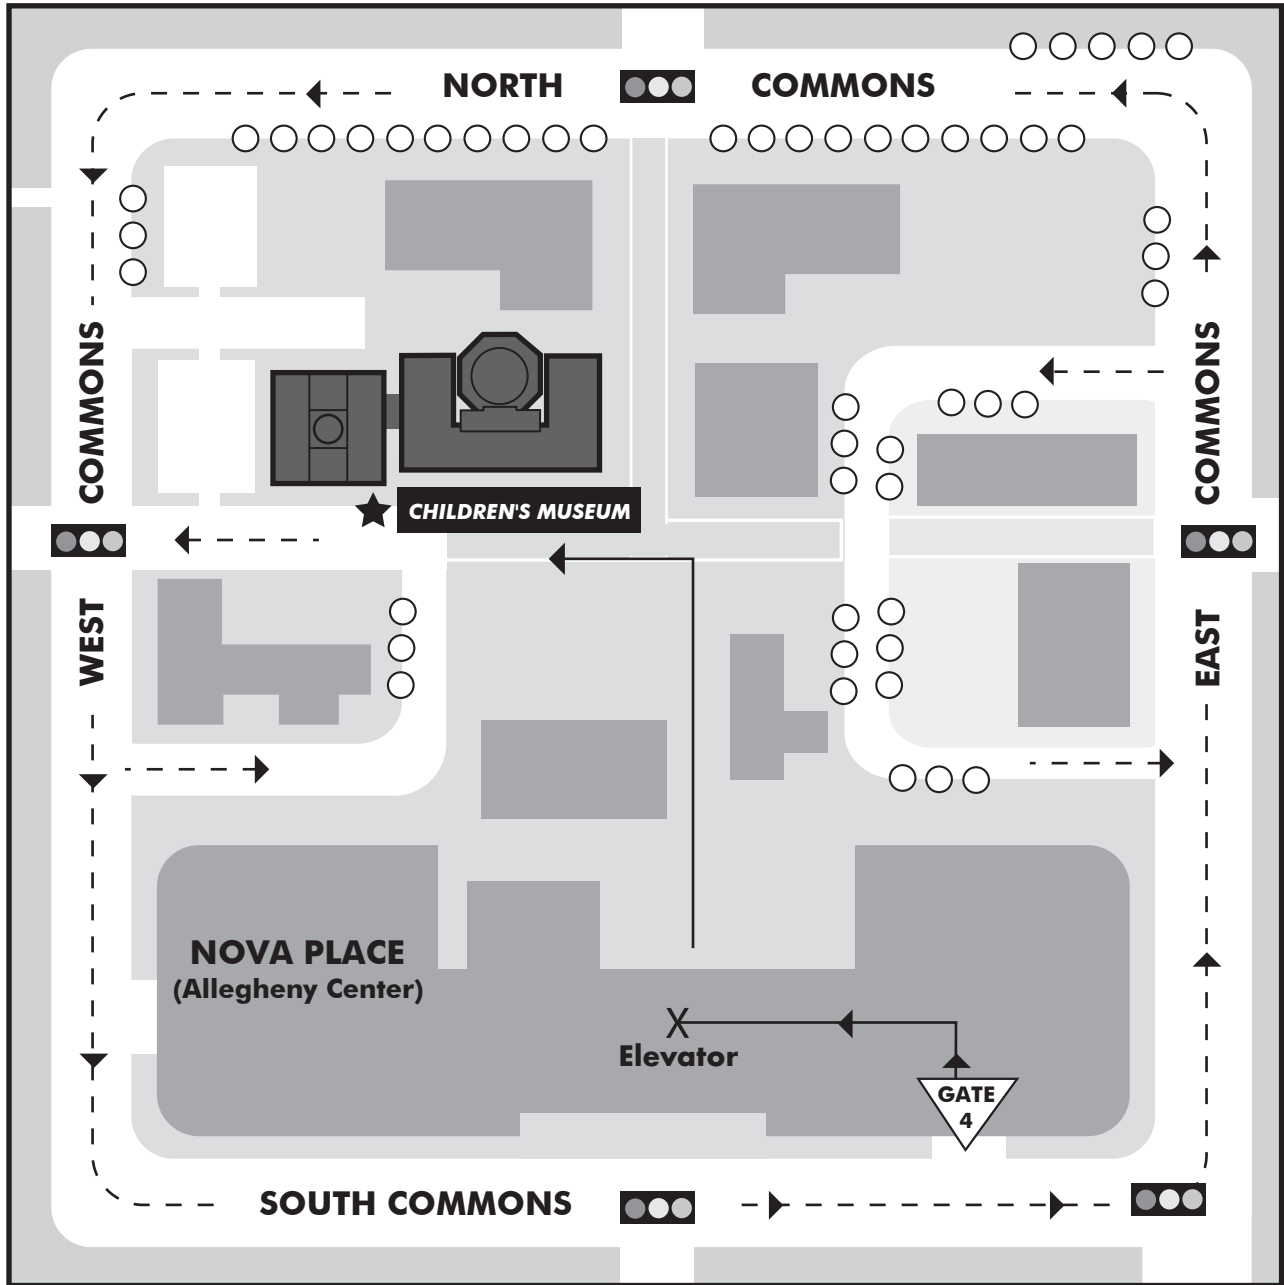

ALTERNATE PARKING

NOVA PLACE PARKING GARAGE, GATE 4 - enter from South Commons (LEFT SIDE) take a ticket upon entering and drive straight onto the B level. Turn left and drive toward the Elevators. Once parked take the elevator to the plaza level (P) and use this map to find your way to the Museum. Discounted exit tickets may be purchased at our Admissions Desk. Pricing: Weekdays \$7.50, weekends \$5.00.

STREET PARKING (Free on Sunday)
Pay at kiosks when applicable

GUIDE LINES

ONE WAY STREET