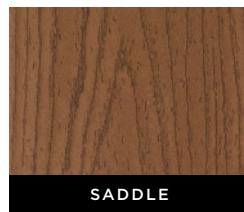

AVAILABLE COLORS:

Why Trex?

Won't rot, warp or splinter

Needs no seasonal upkeep

Won't become food for termites

Cleans easily with soap & water