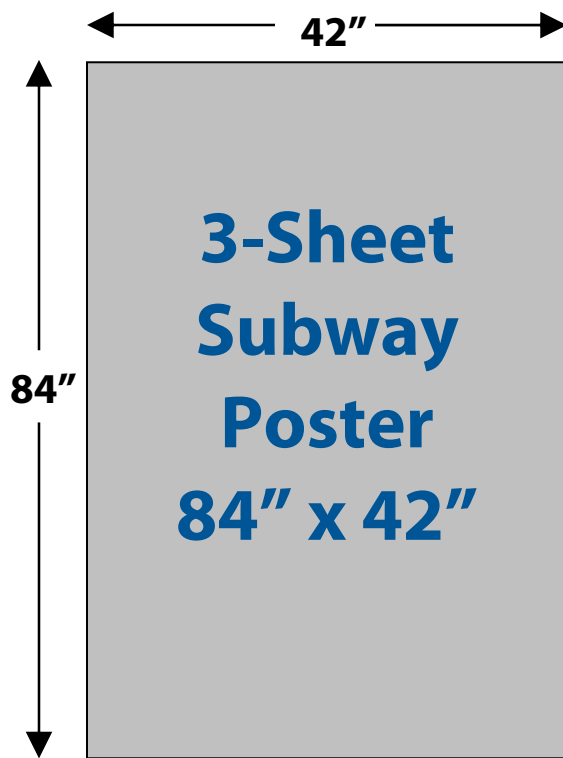

3-Sheet Subway Poster Art

Final Size	Height	Width
Production Size	84"	42"
Mechanical Size	21"	10.5"

Art Submission Requirements:

Accepted File Types – in order of preferred type

1. Adobe Photoshop (Mac or PC)
2. Adobe Illustrator (Mac or PC)
3. Adobe InDesign (Mac or PC)
4. Quark (Mac or PC)

Please build your file to at ¼ scale at 360 dpi resolution for optimal output.

It is not necessary to provide bleed in your artwork. We will add bleed as necessary to your files. However, please consider giving your critical elements a comfortable margin from the edge. Also, please do not add rule lines or any additional information to the file that you do not want to print on your final poster.
