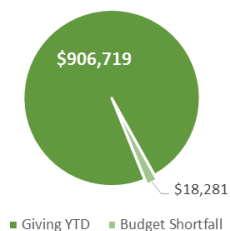

2017 Operating Fund Budget Goal
\$925,000

BECAUSE OF BETHLEHEM OFFERING

\$18,060

Real transformation occurs when we serve others as Jesus did.