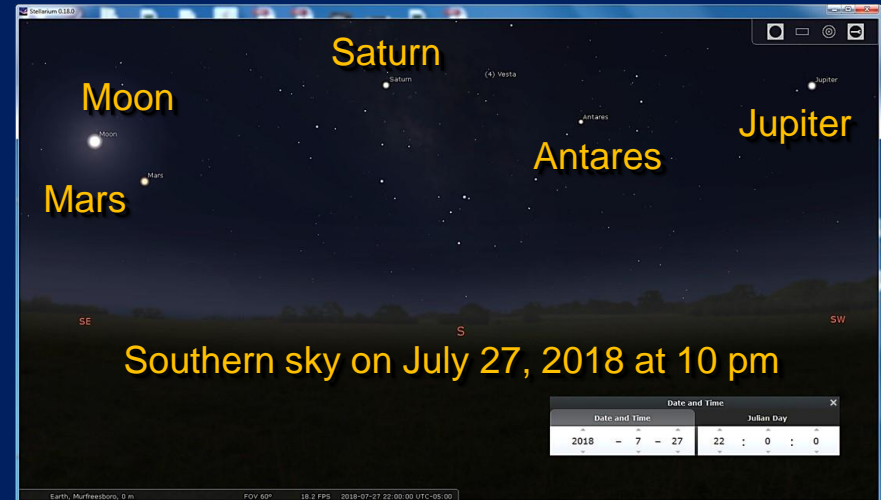

MTSU Star Party Mars Opposition 2018

Department of Physics & Astronomy
www.mtsu.edu/physics

Friday, July 27, 8:00 – 11:00 pm
**Mars Viewing + Saturn,
Jupiter, and the Moon**

Rain Date: Saturday, July 28, 8:00 pm

Time: 8:00pm - 11:00pm

Place: MTSU Observatory

Format: Telescope Observing (if clear weather)

Audience: General public, MTSU students, faculty, and staff (kids are welcome)

Cost: FREE

Directions: Free Parking by the science buildings. Use the Main Street Entrance to MTSU, and follow Blue Raider Drive past the Cope Building and past Old Main Circle. Turn left at Friendship Street, then go around the roundabout to the science parking lot. The MTSU Observatory is at the end of the parking lot, outside of the WPS and DSB science buildings.