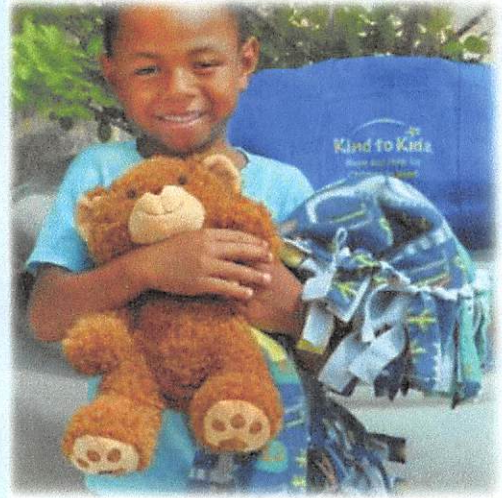

My Blue Duffel Community Service Sunday

November 12, 1-3 pm
Chase Center, Wilmington Riverfront

WJBR's Charlie Maxx ✨ Club Phred Band
Buffet Lunch ✨ Fun Activities ✨ Raffles

You're Invited! My Blue Duffel Service Day

My Blue Duffel Community Service Sunday

**Sunday, November 12th, 1-3 pm,
Chase Center, Wilmington Riverfront
Sells Out!**

Help make emergency duffel kit and a "no sew" blanket
for a child who is a victim of child abuse, neglect or
trauma

\$25 per person

(includes duffel and blanket to donate for a child entering
foster care.) Children under 12-\$5, 13 & over-\$10

Buffet Lunch, WJBR Charlie Maxx, Club Phred Band, Fun
Activities, Friends, Family, Teams, Schools, Businesses
Raffles, Balloon Artist, Arts & Crafts