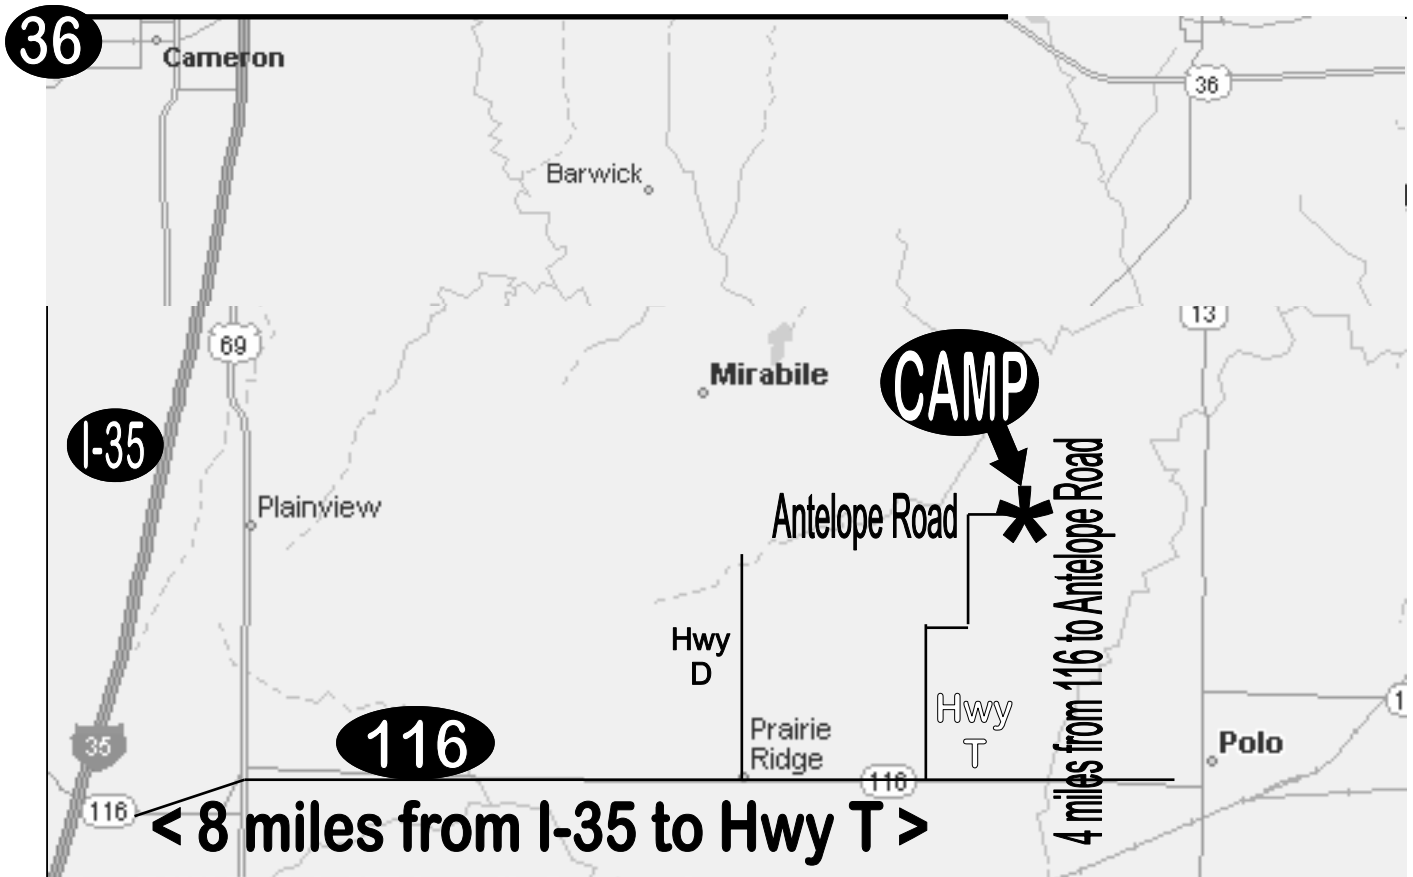

# Map to ...

### Directions....

From St. Joseph, travel east on Highway 36 to Cameron, MO to the I-35 exit. Go south on I-35 to the Highway 116 exit. Go east on Highway 116 approx. 8 miles to Highway T. Go north on Highway T for approx 4 miles. You will see the "Inspiration Hills Christian Union Camp" sign on the east side of the road. Go east on Antelope Road for 1/4 mi. until you see the camp on the south side of the road.