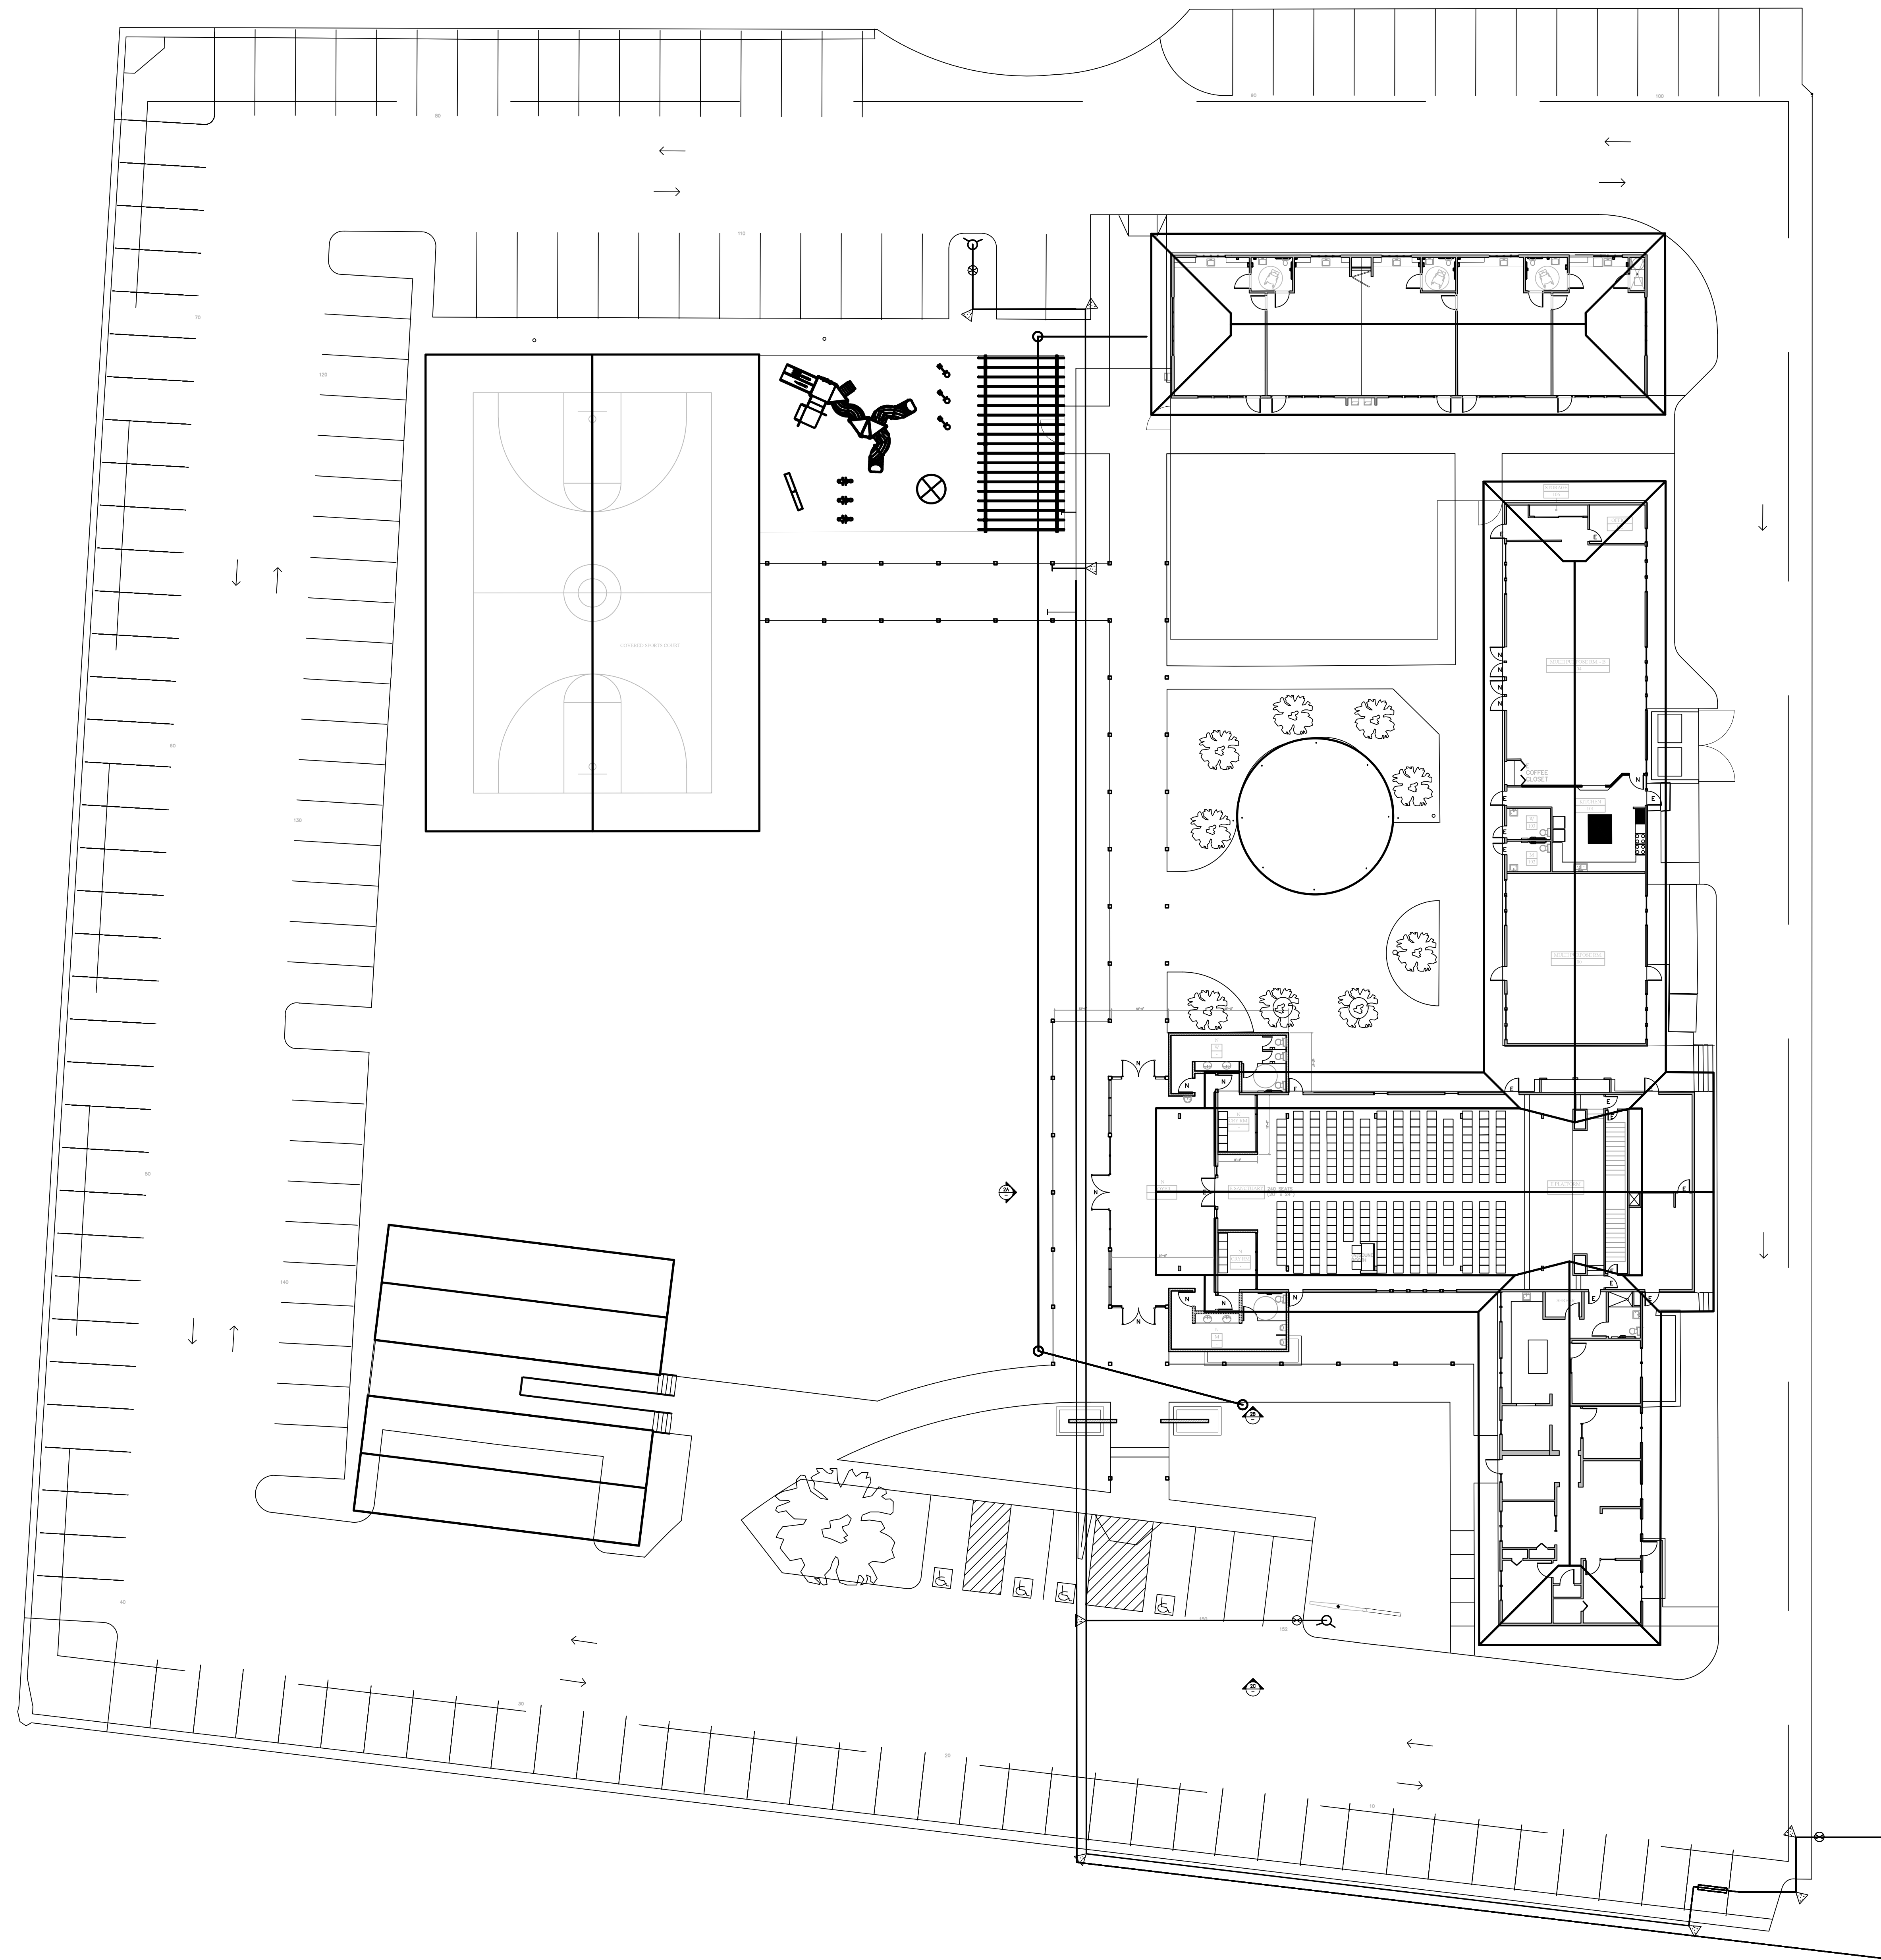

C Smith
Architects Inc.

1041 West 18th Street,
Suite a-208
Costa Mesa, CA 92627
(949) 764-0010

ARCHITECTURE
PLANNING
INTERIORS

GRACE church
OF ORANGE

CONTRACT DATE: 11.18.15
PROJECT TYPE: T.I.
PLAN VERSION: SUB 1
PLOT DATE: 12.9.15

GRACE CHURCH
ORANGE

2201 FAIRHAVEN AVENUE
ORANGE, CA 92669

SCALE: 1/16" = 1'-0"

A-300

SITE
PLAN