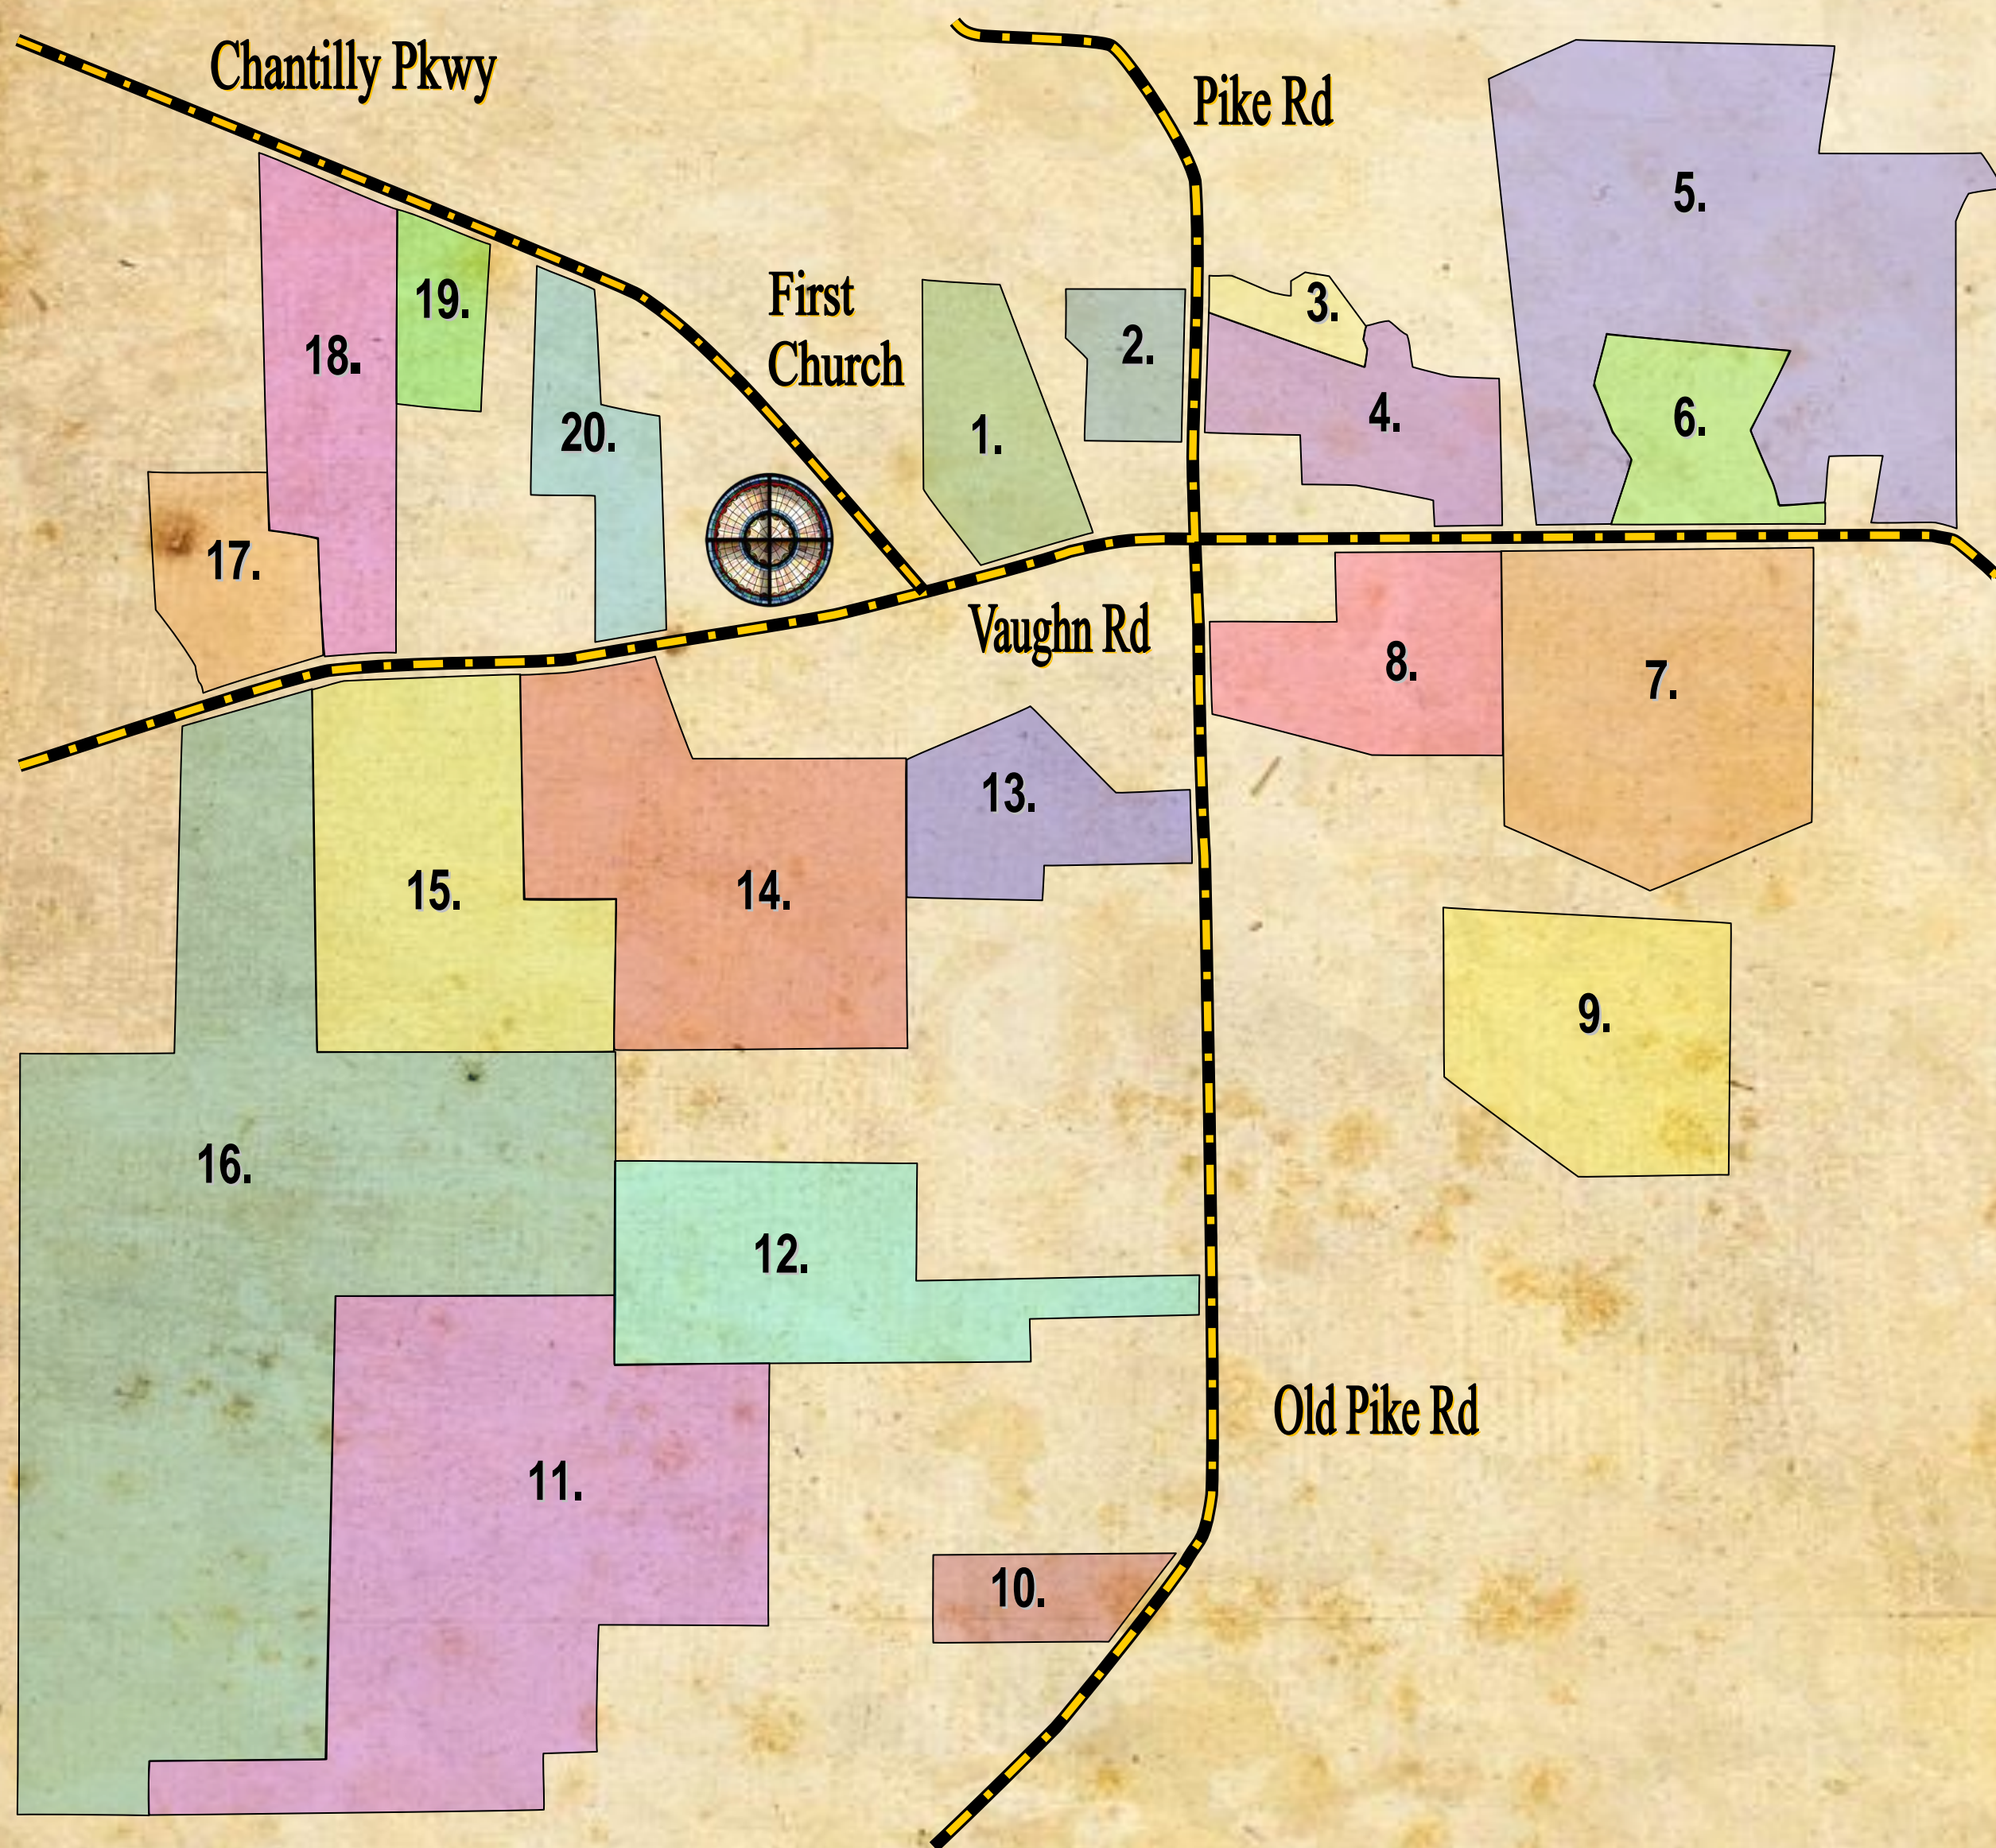

What are we doing to give them **THE GOSPEL?**

Neighbors within a 15 minute drive of our church:

- | | | |
|---------------------------------|-----------------------------|-------------------------------|
| 1. Laurelwood - 21 homes | 8. Providence - 100 homes | 15. Park Rd - 20 homes |
| 2. Merry Station - 35 homes | 9. Old Penn - 28 homes | 16. Foxwoods - 50 homes |
| 3. Gray Ridge - 26 homes | 10. Beau Paysage - 16 homes | 17. Timber Lake - 13 homes |
| 4. Lochshire - 194 homes | 11. Foxchase - 50 homes | 18. Laurel Springs - 15 homes |
| 5. Bridlebrook - 481 homes | 12. Bon Terre - 150 homes | 19. Mullis Creek - 15 homes |
| 6. Freeport Estates - 100 homes | 13. Merrywood - 16 homes | 20. Timber Creek - 30 homes |
| 7. Woodland Creek - 300 homes | 14. Timberlane - 22 homes | |