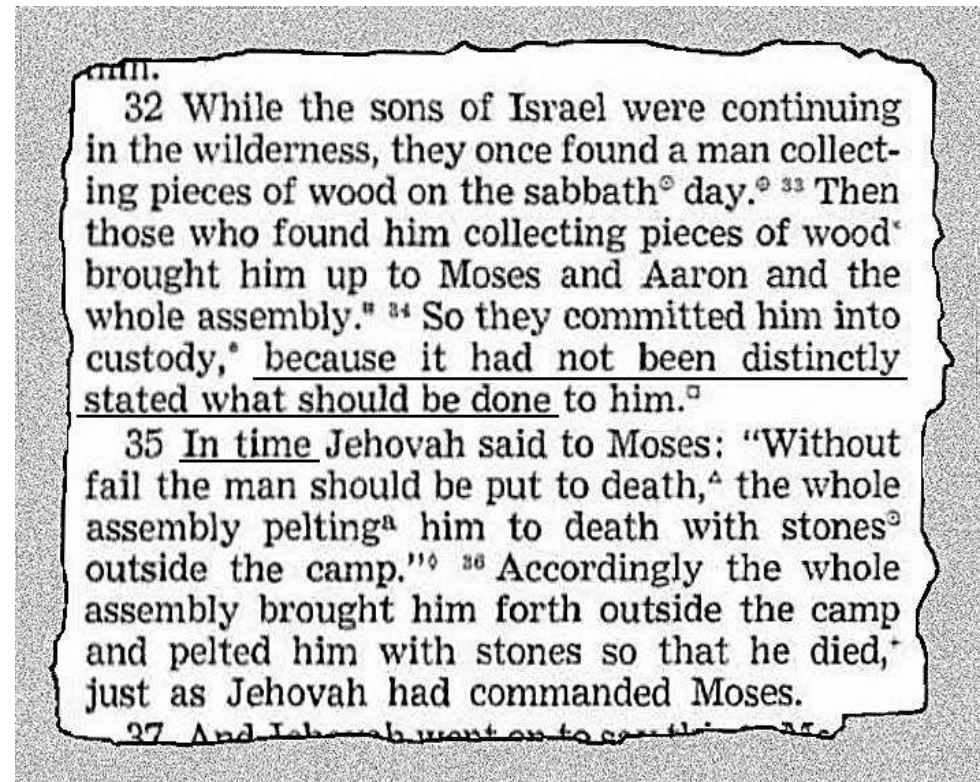

Nursery Worker This Week: Pat Heffinger
Tom Heffinger
Nursery Workers Next Week: Maye Higgs
Gail Cochran
Bell Ringer: Katie Roberts
Organist: Georgia Burton
A/V Support Team: Jean Eyrolles
Roger Watkins

Dover Baptist Church

Established 1773

As of August 2, 2015

Budget Amount Needed Per Week: $ 4,007.12
Year to Date Budget Amount Needed: $ 124,221.52
Budget Offering Last Week: $ 4,500.00
Budget Offering Total: $ 105,790.00

Calendar: August 9 through August 16, 2015

Sunday 9:00 am Community Prayer
9:45 am Bible Study
11:00 am Worship Service
Wednesday 6:00 pm Prayer Meeting/Bible Study
6:30 pm Children's Choir Practice
7:00 pm Sanctuary Choir Practice
Sunday 9:00 am Community Prayer
9:45 am Bible Study
11:00 am Worship Service

*****

Dover Baptist Church

635 Manakin Rd., P.O. Box 96
Manakin-Sabot, VA 23103
(804) 784-5681 (church office) www.doverbc.org
Office Hours: Monday through Thursday 9am-2pm

Dr. Todd Kube, Pastor (804) 368-7231 or (804) 307-3617
pastorkube@doverbc.org

Pastor's Office Hours:

Monday & Wednesday-1-5pm – Tuesday & Thursday 9am-1pm

*****

Ms. Donna Martin, Youth & Children's Director
Ms. Maye Higgs, Chair of Deacons (804) 839-8342
Mrs. Marsha Ann Worsham, Music Director (804) 883-6035
Rev. Terry Welborn, Pastor Emeritus (336) 656-0573

Numbers 15:32-36

August 9, 2015