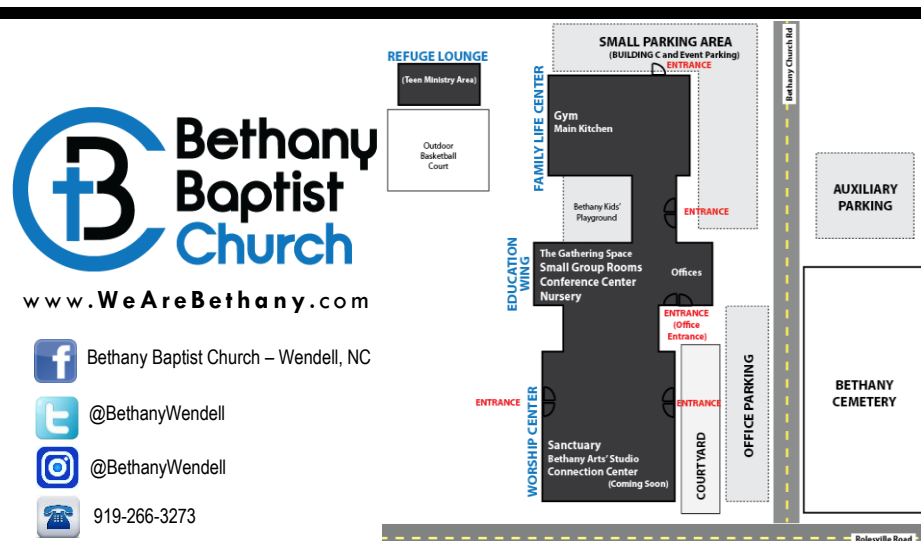

End of Service

\*\*Bethany Kids' Church is a time of worship for children ages 4 thru Grade 5. Children study the Bible, sing, play games, make friends and much more. Have a shy child? Parents are welcome to accompany a child new to Bethany or BKC and can stay for part or all of the children's service, as their child needs. **BKC meets in our Family Life Center. Children may be picked up by their parent at that location.**