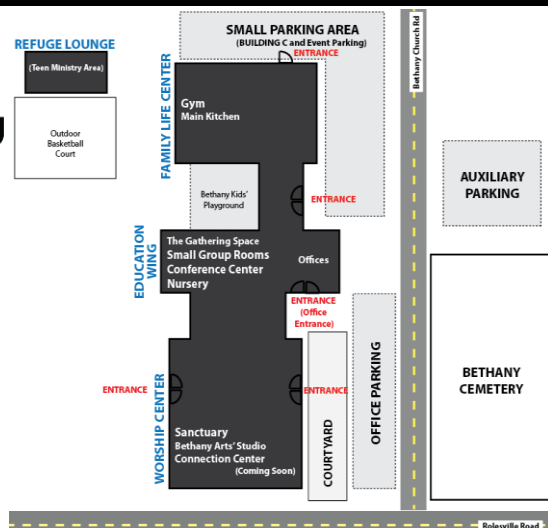

WORSHIP SERVICE

WORSHIP IN SONG
Unstoppable God

Offertory Prayer

Cherub Choir
*Alive, Alive // Jesus Love the Little Ones
Everybody Ought to Love Jesus*

Junior Choir
*Build Your Kingdom Here with Shine, Jesus, Shine
Forever Reign with All Hail the Power of Jesus' Name*
(5th Grade Soloists: Rebecca Winslow, Hannah Warner, Jessalyn Bonham)

Morning Scripture and Prayer
(Assoc. Pastor Christian Bonham)

WORSHIP IN SONG
I Surrender All

SERMON
New Beginnings Series, Part 8
New Beginnings for God's People (Nehemiah 12:27-31, 38-43)

BAPTISM SERVICE

Tanner Beddingfield
Bryson Hamlet
Camden Minter

Zoe Smith
Zander Smith
Eric Tu
Rebecca Winslow

End of Service

Bethany Kids' Church is a time of worship for children ages 4 thru Grade 5. Children study the Bible, sing, play games, make friends and much more. Have a shy child? Parents are welcome to accompany a child new to Bethany or BKC and can stay for part or all of the children's service, as their child needs. **BKC meets in our Family Life Center. Children may be picked up by their parent at that location.

www.WeAreBethany.com

Bethany Baptist Church – Wendell, NC

@BethanyWendell

@BethanyWendell

919-266-3273

WELCOME TO BETHANY

We are glad you are here this morning! As His church, we exist to see individuals and families **ENCOUNTER God** and see that He is good, **EQUIP People** to grow in faith and because we believe God planted us in Raleigh for His purpose we want to intentionally **ENGAGE Our City**. Enjoy your time with us this morning and we hope to see you again.

FIRST TIME VISITING WITH US?