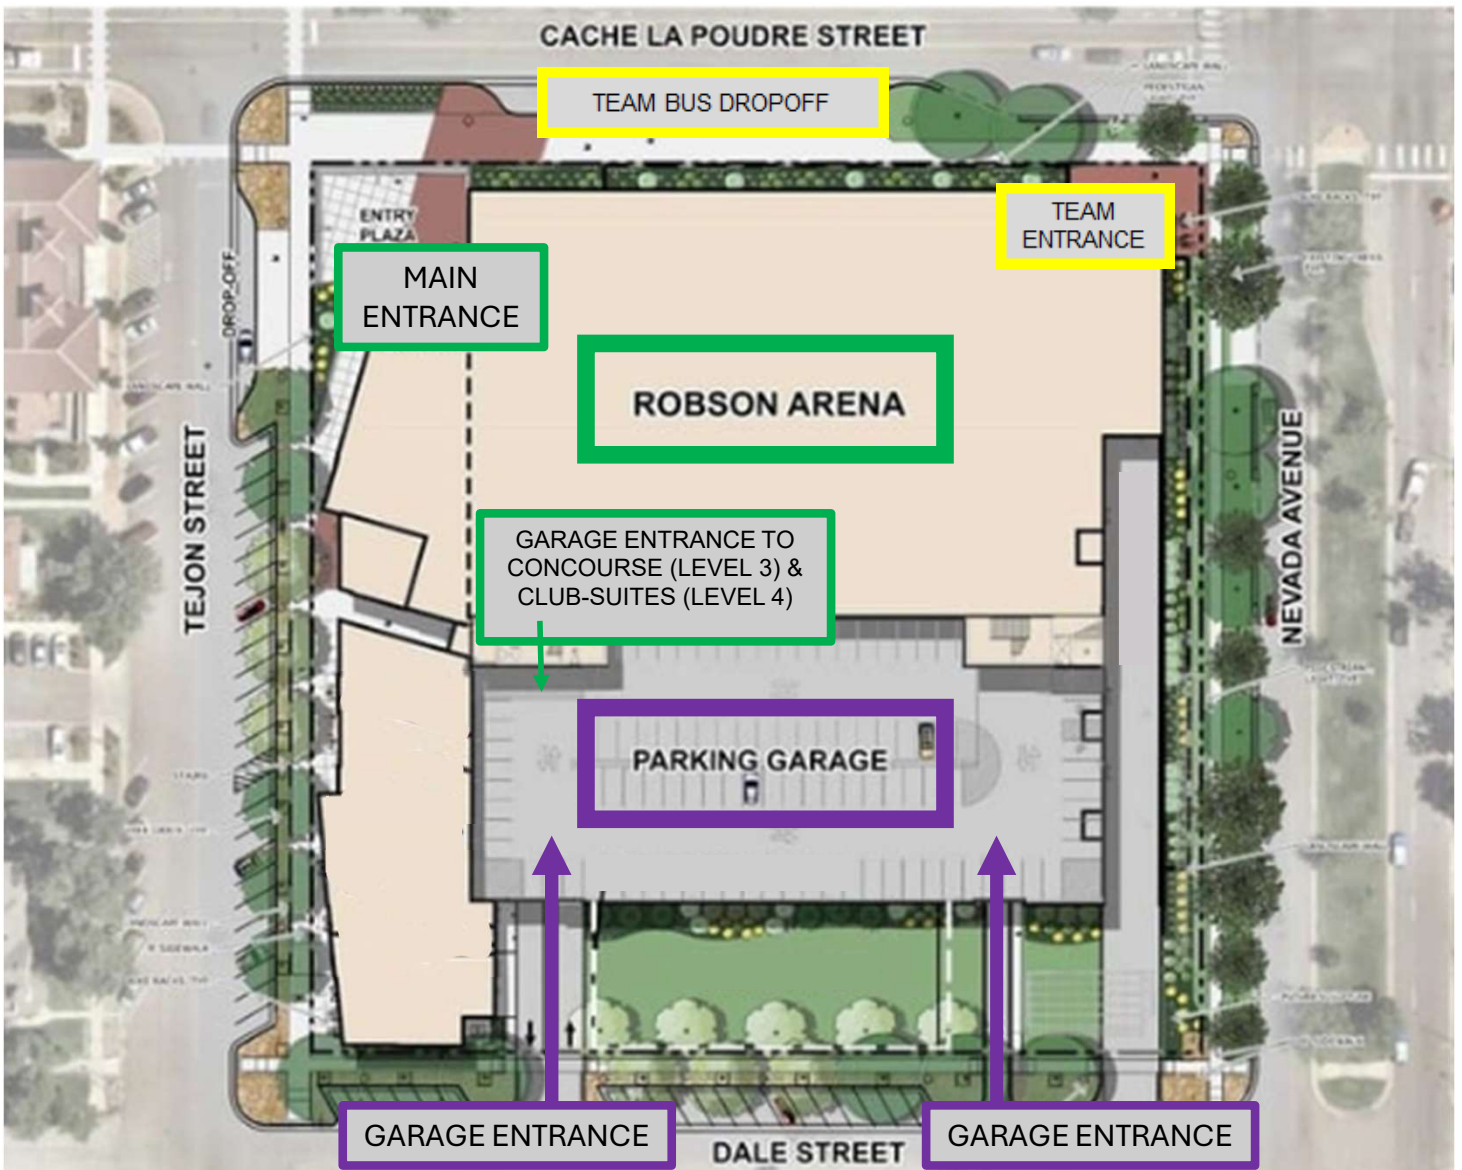

ED ROBSON ARENA

DIRECTIONS TO ED ROBSON ARENA:

- Main Entrance Address: 849 N. Tejon Street, Colorado Springs, CO 80903
- Parking Garage Address: 110 E. Dale Street, Colorado Springs, CO 80903
- Directions from I-25 North and South:
 - Exit East on Uintah Street
 - Turn right (south) on N. Nevada Avenue
 - Turn right (west) on Dale Street
 - Turn right into parking garage using either entrance