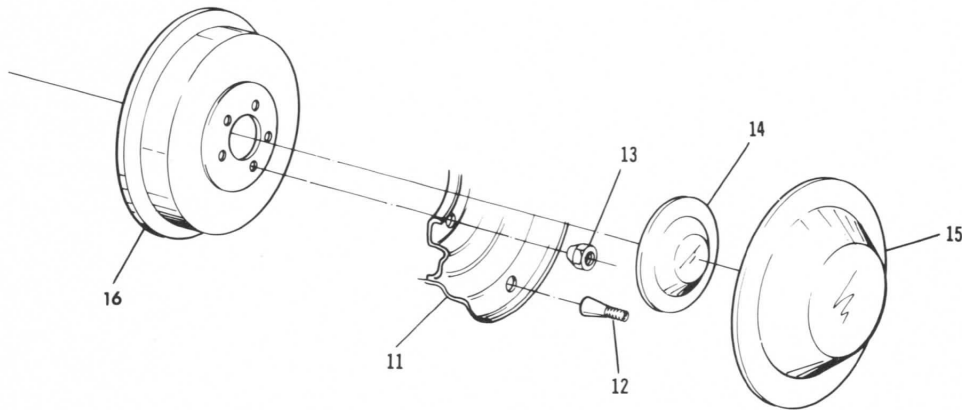

1	2	3	4	5	6

FRONT HUB & ROTOR ASM.

REAR DRUMS - WHEELS AND COVERS - GROUP 6

<u>Description</u>	<u>Page No.</u>
FRONT HUB & ROTOR ASM, WHEELS AND COVERS	6-2
REAR DRUMS, WHEELS AND COVERS	6-2

DESCRIPTION
 FRONT HUB & ROTOR ASM., REAR DRUMS,
 WHEELS AND COVERS

FRONT HUB & ROTOR ASM., WHEELS AND COVERS

REAR DRUMS, WHEELS AND COVERS

- | | | | |
|---------------------------------------|------|---|------|
| 1. 704459 Gasket-Grease Seal | (2) | 9. 137185 Cotter Pin-(1/8x1) | (2) |
| 2. 703752 Seal-Front Hub Grease | (2) | 10. 704896 Cap-Front Hub Grease | (2) |
| 3. 96174 Front Wheel Brg.-Inner | (2) | 11. 705001 Wheel Asm. | (5) |
| 4. 703859 Hub & Rotor Asm. | (2) | 12. 701440 Valve-Tire & Wheel-Air | (5) |
| 04285 Cup-Hub-Inner | | 13. 704925 Nut-Wheel Mtg. | (20) |
| 04287 Cup-Hub-Outer | | 14. 702669 Hub Cap-Wheel | (4) |
| 05290 Stud-Wheel Mtg. | (10) | 15. 702988 Wheel Cover-(Optional) | (4) |
| 5. 96175 Front Wheel-Brg. Outer | (2) | 16. 703723 Drum Asm.-Rear Brake | (2) |
| 6. 70285 Washer-Spindle | (2) | | |
| 7. 98120 Nut-Spindle | (2) | | |
| 8. 98123 Retainer-Nut Locking | (2) | | |