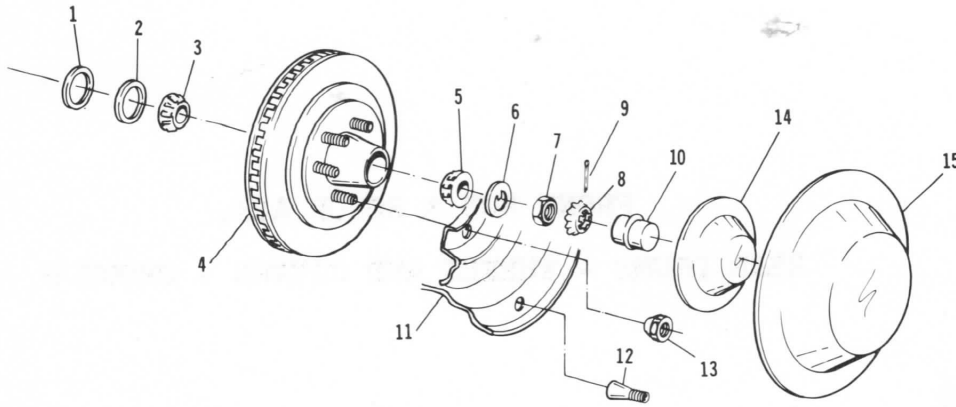

1	2	3	4	5	6

FRONT HUB & ROTOR ASM.

REAR DRUMS - WHEELS AND COVERS - GROUP 6

<u>Description</u>	<u>Page No.</u>
FRONT HUB & ROTOR ASM, WHEELS AND COVERS	6-2
REAR DRUMS, WHEELS AND COVERS	6-2

DESCRIPTION
 FRONT HUB & ROTOR ASM., REAR DRUMS,
 WHEELS AND COVERS

FRONT HUB & ROTOR ASM., WHEELS AND COVERS

REAR DRUMS, WHEELS AND COVERS

- | | | | |
|---------------------------------------|------|---|------|
| 1. 704459 Gasket-Grease Seal | (2) | 9. 137185 Cotter Pin-(1/8x1) | (2) |
| 2. 703752 Seal-Front Hub Grease | (2) | 10. 704896 Cap-Front Hub Grease | (2) |
| 3. 96174 Front Wheel Brg.-Inner | (2) | 11. 705001 Wheel Asm. | (5) |
| 4. 703859 Hub & Rotor Asm. | (2) | 12. 701440 Valve-Tire & Wheel-Air | (5) |
| 04285 Cup-Hub-Inner | | 13. 704925 Nut-Wheel Mtg. | (20) |
| 04287 Cup-Hub-Outer | | 14. 702669 Hub Cap-Wheel | (4) |
| 05290 Stud-Wheel Mtg. | (10) | 15. 702988 Wheel Cover-(Optional) | (4) |
| 5. 96175 Front Wheel-Brg. Outer | (2) | 16. 703723 Drum Asm.-Rear Brake | (2) |
| 6. 70285 Washer-Spindle | (2) | | |
| 7. 98120 Nut-Spindle | (2) | | |
| 8. 98123 Retainer-Nut Locking | (2) | | |