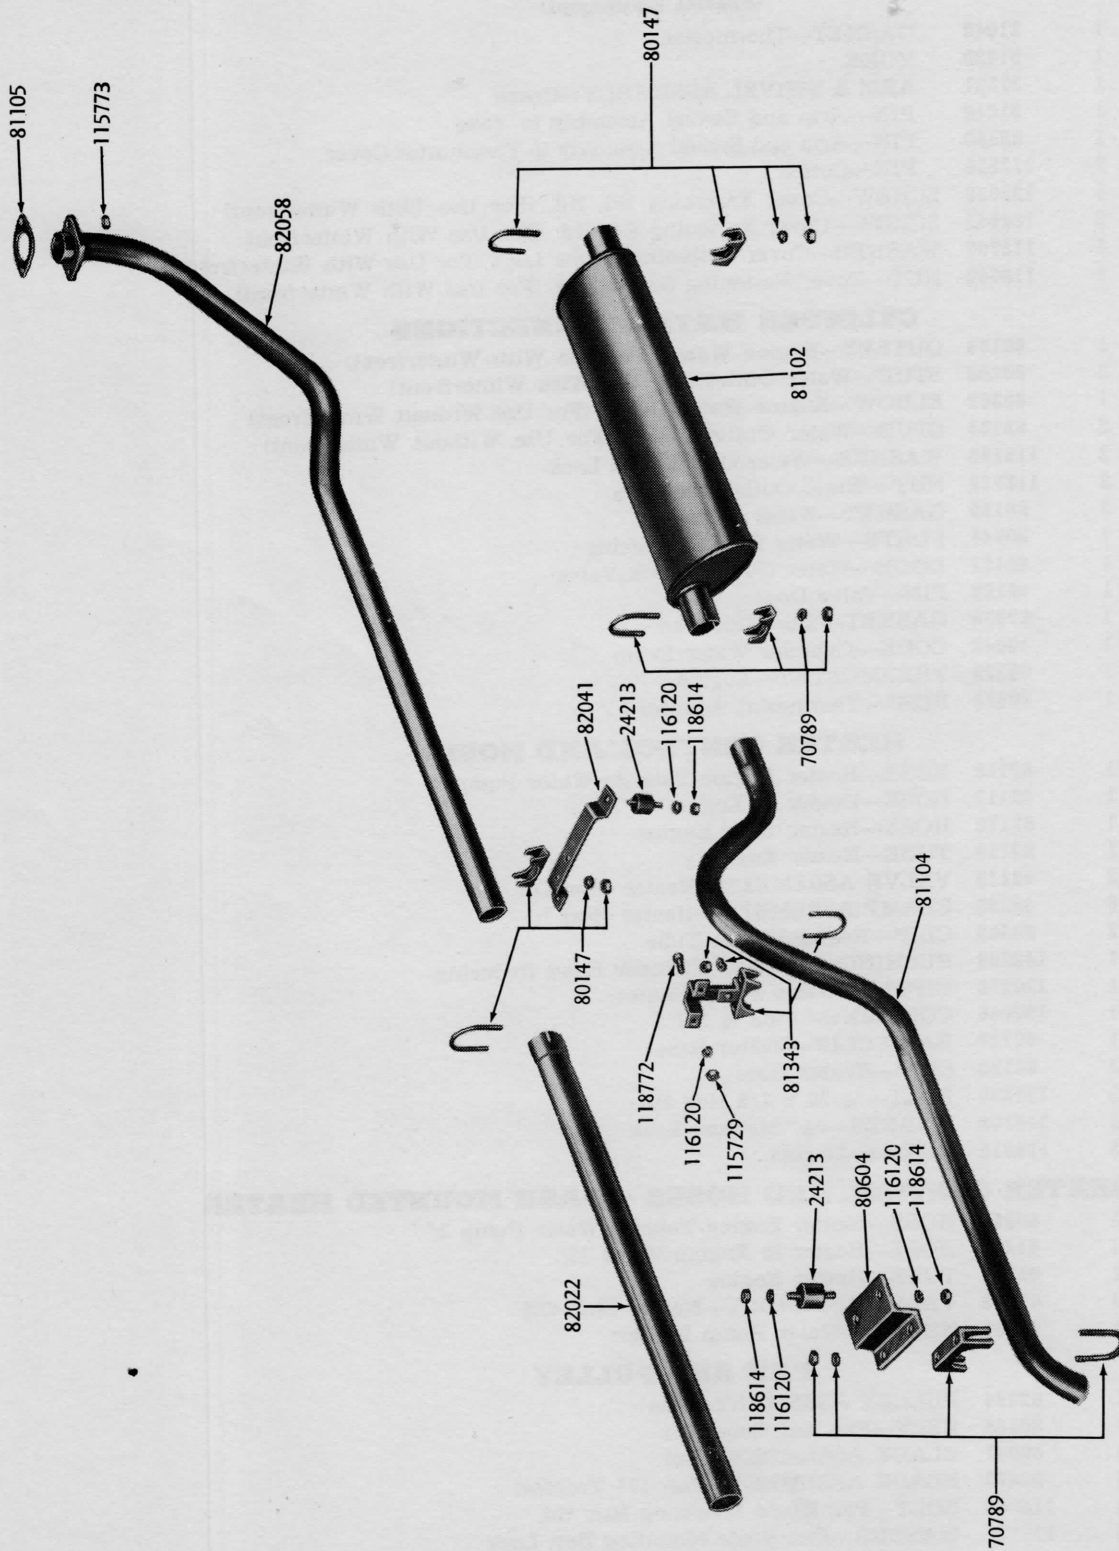

EXHAUST

GROUP XII

EXHAUST SYSTEM

EXHAUST SYSTEM

GROUP 12

PARTS LIST

No. Req'd.	Part Number	Description
1	81102	MUFFLER ASSEMBLY
1	82058	EXHAUST PIPE—Front
1	82022	EXHAUST PIPE—Extension
1	81104	TAILPIPE—Exhaust
3	80147	CLAMP ASSEMBLY—Exhaust Pipe
2	70789	CLAMP ASSEMBLY—Exhaust Tailpipe
1	82041	BRACKET—Exhaust Pipe Support
1	80604	BRACKET— Tailpipe Rear
4	24213	INSULATOR—Exhaust Mounting
8	118614	NUT—Exhaust Mounting Insulator Hex
8	116120	WASHER—Exhaust Mounting Insulator Lock
1	81343	SUPPORT ASSEMBLY—Exhaust Tailpipe Kickup (Serviced as a kit only)*
2	118772	BOLT—Tailpipe Supports to Frame Hex Hd.
2	116120	WASHER—Tailpipe Supports to Frame Bolt Lock
2	115729	NUT—Tailpipe Supports to Frame Bolt Hex
1	81105	GASKET—Exhaust Pipe
2	115773	NUT—Exhaust Pipe to Manifold Hex (Brass)
2	118777	WASHER—Exhaust Pipe to Manifold
2	118646	NUT—Exhaust Pipe to Manifold
1	82038	CLIP—Exhaust Pipe Frame Insulator