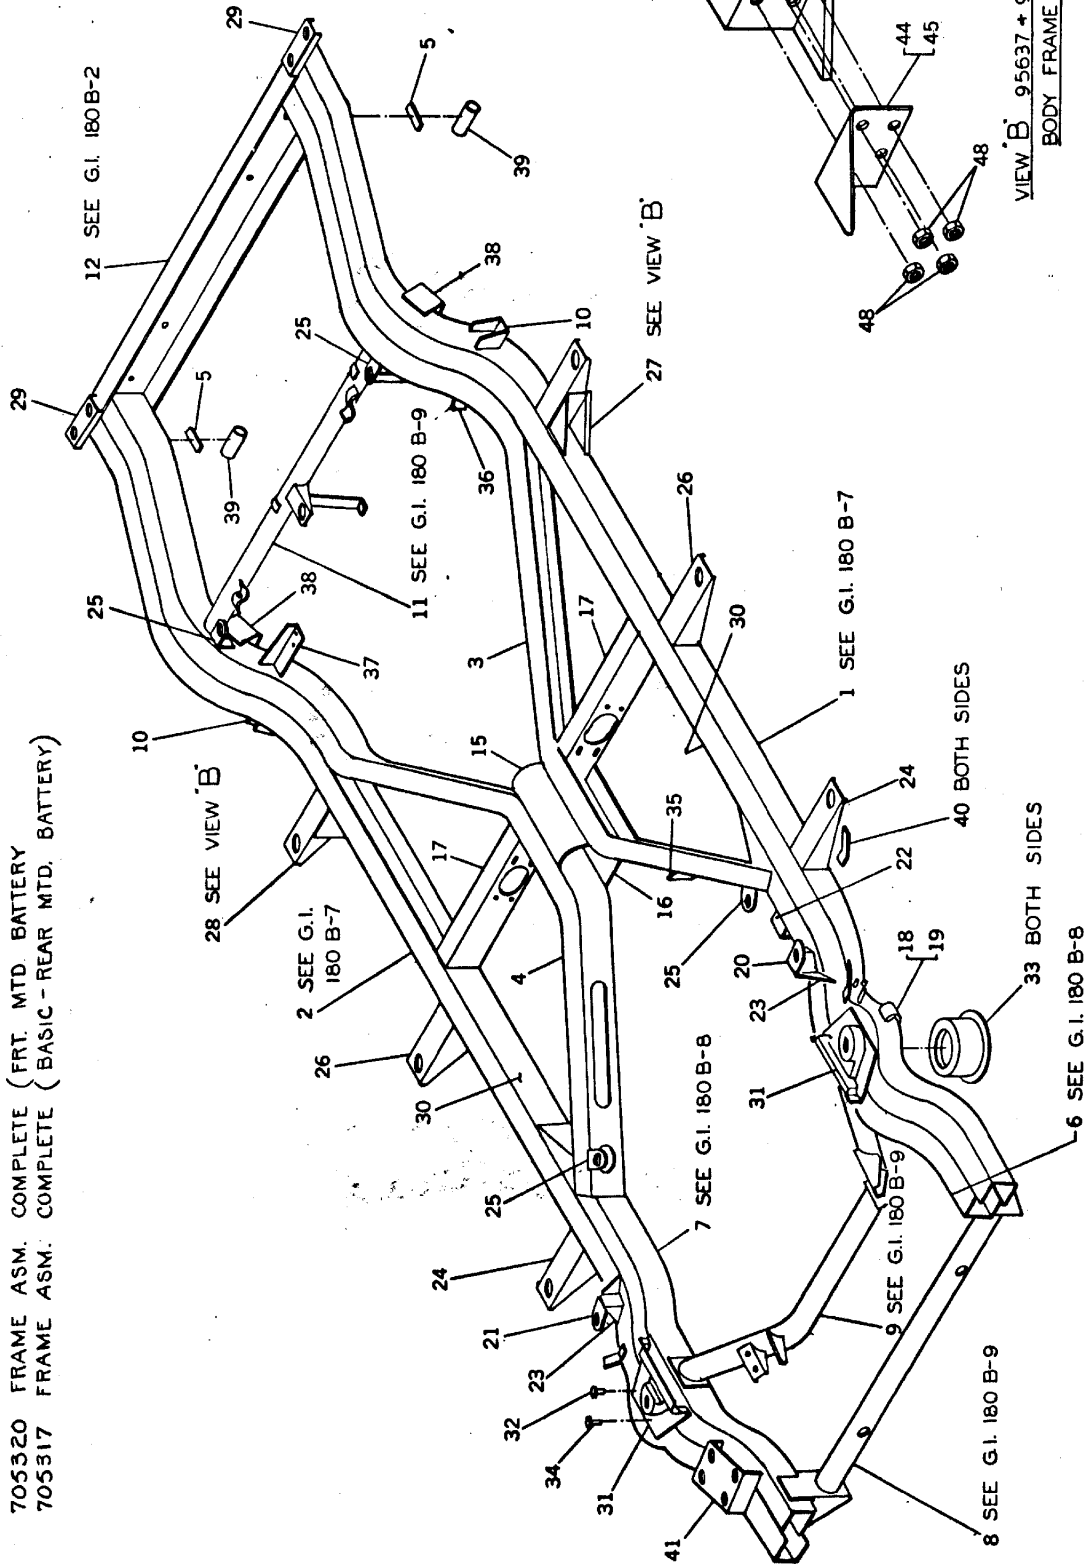

CHECKER MOTORS CORP. KALAMAZOO, MICH.

GRAPHIC ILLUSTRATION
FRAME ASM.

DATE
11-12-75

SHEET NO. 180 B-1

DWN. DEKKEE
CHK.

MODEL:
B-11 B-12
B-12W

705320 FRAME ASM. COMPLETE (FRT. MTD. BATTERY)
705317 FRAME ASM. COMPLETE (BASIC-REAR MTD. BATTERY)

DATE	CHANGES

VIEW 'B' 95637 + 95638 BRACKET ASM.
BODY FRAME REAR LH. + RH.