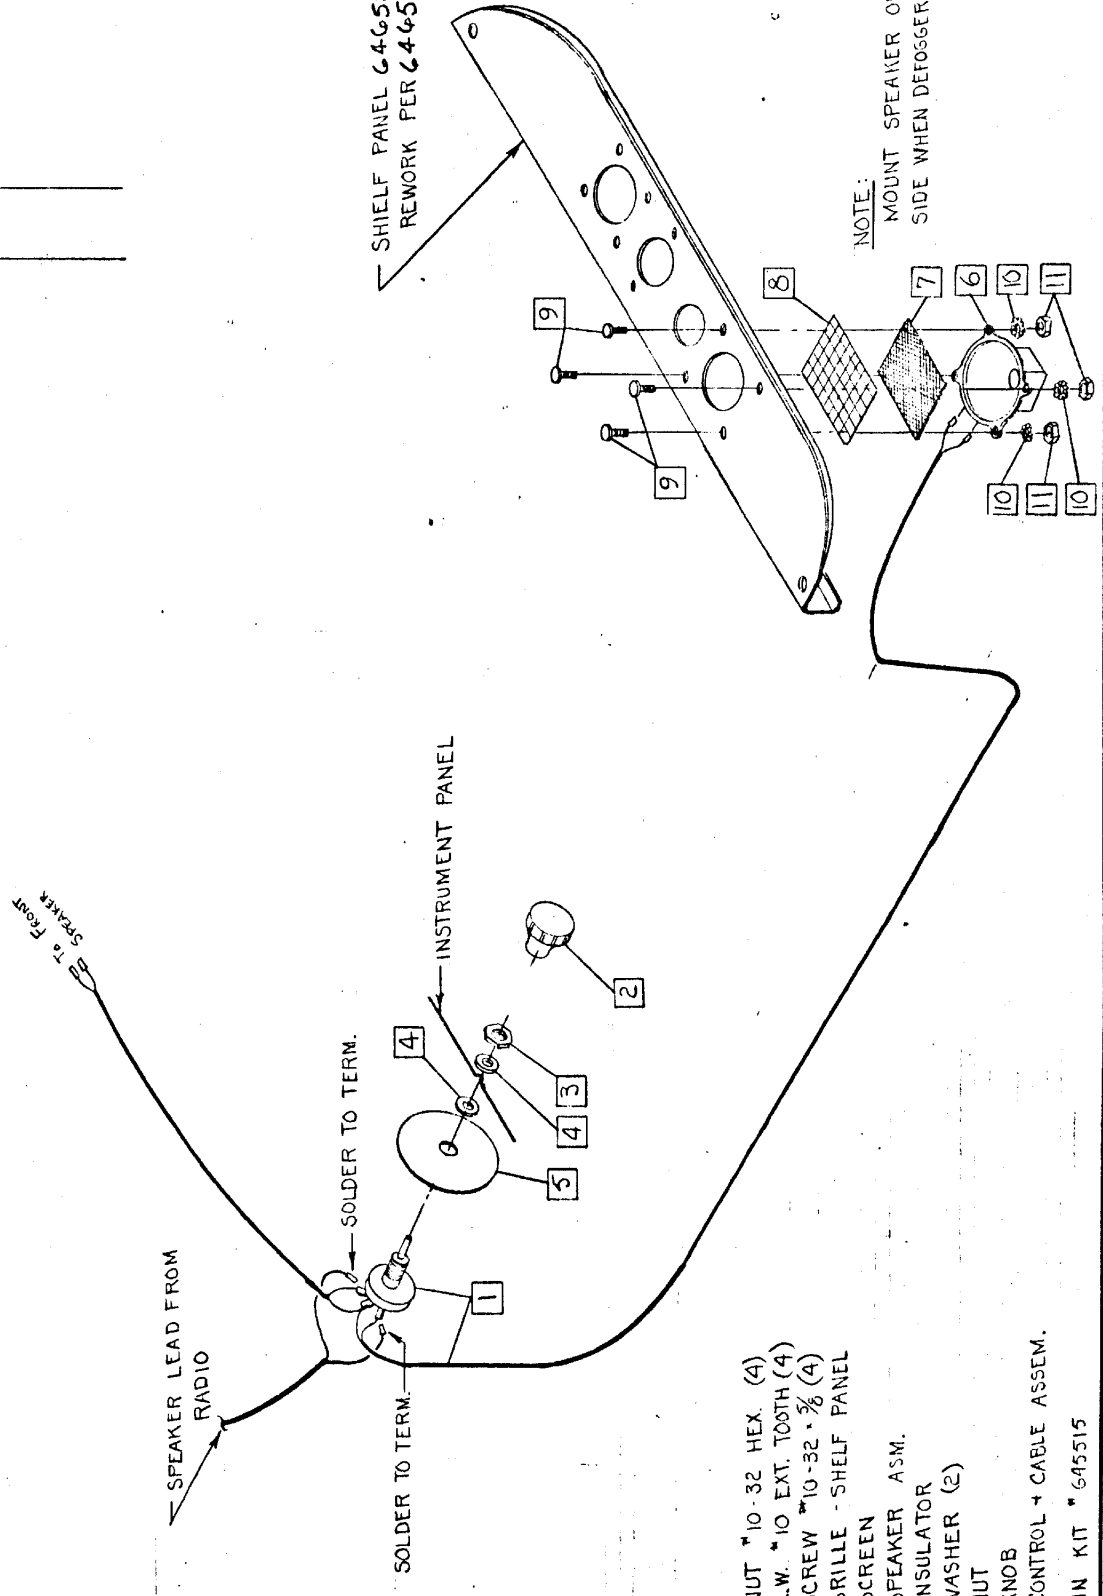

CHECKER MOTORS CORP. KALAMAZOO, MICH.

EFFECTIVE MODEL YEAR 1974

GRAPHIC ILLUSTRATION

DWN. DRAWER
CHK. 2-2-74

SHEET NO. 280 B-1

RADIO + ANTENNA INSTALLATION

APPVD. SUPERSEDES G.I. 280 A-2

- | MODEL: | A-12 | A-12E | A-12W | DATE |
|--------|-------|-------|---------|------|
| A-11 | A-12E | A-12W | 6-15-73 | |
| A-11E | A-12W | | | |
-
1. CHASSIS ASM. - MUSIC RADIO - MOTOROLA
 2. CHASSIS ASM. - AM-FM. RADIO - MOTOROLA
 3. SPEAKER ASM. - RADIO
 4. CLIP - GROUND
 5. STATIC COLLECTOR - FRT. WHEEL (2)
 6. PANEL - RADIO MTG.
 7. HOUSING - SPEAKER
 8. ANTENNA ASM. - RADIO
 9. PANEL ASM. - COWL TOP
 10. REINFORCEMENT - COWL MTD. ANT.
 11. BRACE - MUSIC RADIO MTG.
 12. BOLT 1/4 - 20 x 3/8 HEX.
 13. NUT + L.W. ASM. 1/4 - 20
 14. L.W. 1/4 MED. SPRING.
 15. NUT 1/4 - 20 HEX.
 16. SCREW #8 x 3/8
 17. NUT 3/16 PUSH ON. (4)
 18. SCREW #10 x 1 (4)
 19. GROMMET (4)
 20. WASHER + SEALER ASM. - 5/8 O.D.

DATE	CHANGES
7-31-74	120854 + 626930 W/REF 626543

TO LIGHT SWITCH
INSTR. LIGHT POST.

TO ACC. C.B.
HOT SIDE

OUTSIDE OF
METAL

CHECKER MOTORS CORP. KALAMAZOO, MICH.

EFFECTIVE MODEL YEAR 1974

DWN. DESIGNS
CHK. 7-7-77

SHEET NO. 280 B-2

GRAPHIC ILLUSTRATION
RADIO - SPEAKER REAR MTG.

DATE 6-15-73

MODEL: A-12
A-12E
A-11E

APPVD. SUPERSEDES G.I. 280 A-4

DATE	CHANGES

- 11. 120614 NUT #10-32 HEX. (4)
- 10. 138479 L.W. #10 EXT. TOOTH (4)
- 9. 626537 SCREW #10-32 x 5/8 (4)
- 8. 646603 GRILLE - SHELF PANEL
- 7. 642025 SCREEN
- 6. 647496 SPEAKER ASM.
- 5. 644757 INSULATOR
- 4. WASHER (2)
- 3. NUT
- 2. KNOB
- 1. CONTROL + CABLE ASSEM.

DWN. DENKER
 CHK. 7-1-73
 SHEET NO. 280B-3
 APPVD. SUPERSIDES GI. 280A-5

1. 95383 HOSE ASM. - GRAY CONDUIT (B-11, B-12, B-12W AT DASH)
2. 701299 HOSE ASM. - GRAY CONDUIT (B-11E, B-12E AT DASH)
3. 701519 HOSE ASM. - GRAY CONDUIT (B-11 UNDER LH. FRT. SEAT)
4. 95384 FITTING ASM. - CONDUIT STRAIGHT
5. 95385 FITTING ASM. - CONDUIT ELBOW
6. 94854 CLAMP (3)
7. 178434 SCREW 1/4-14 x 1/2 (3)