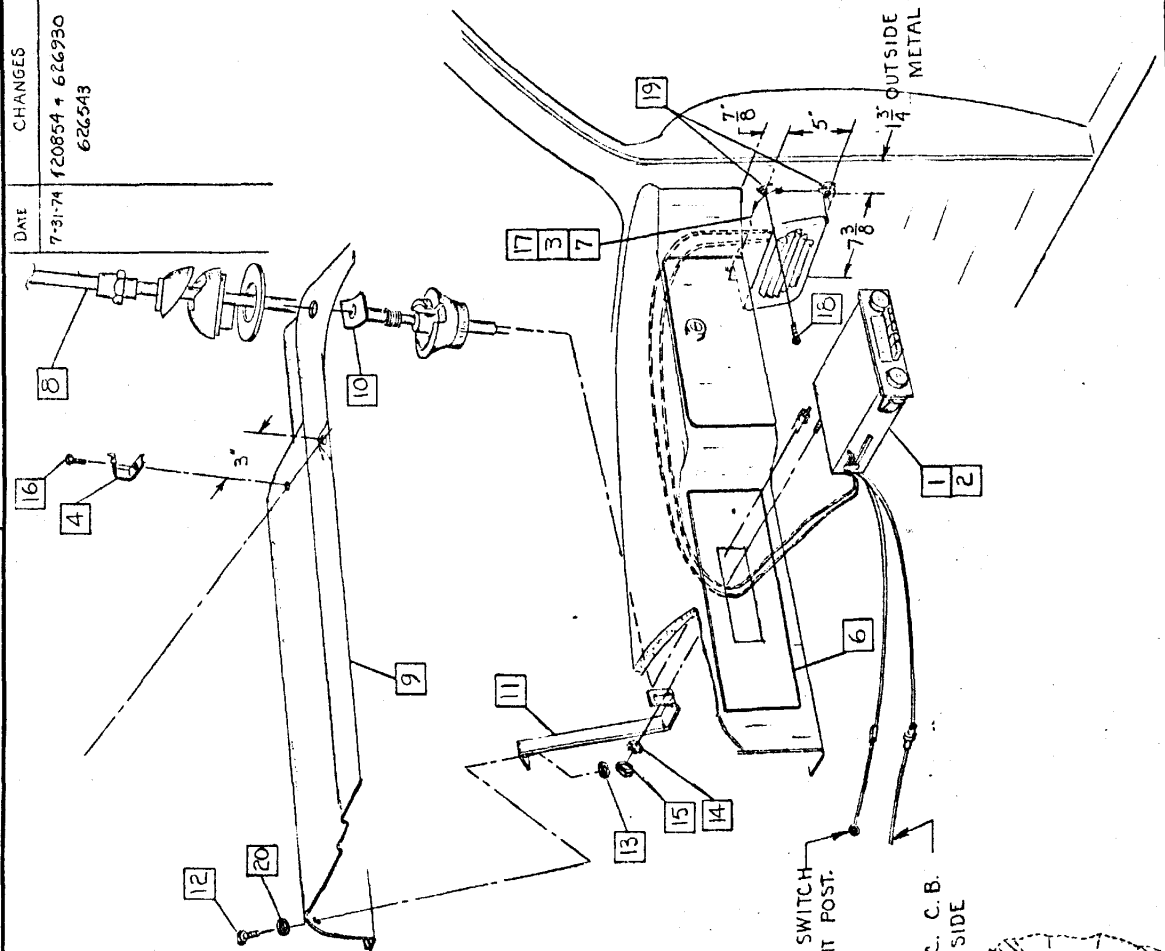

CHECKER MOTORS CORP. KALAMAZOO, MICH.

EFFECTIVE MODEL YEAR 1974

GRAPHIC ILLUSTRATION

DWN. DRAWER
CHK. 2-2-74

SHEET NO. 280 B-1

RADIO + ANTENNA INSTALLATION

APPVD. SUPERSEDES G.I. 280 A-2

- | MODEL: | A-12 | A-12E | A-12W | DATE |
|--------|-------|-------|---------|------|
| A-11 | A-12E | A-12W | 6-15-73 | |
| A-11E | A-12W | | | |
-
1. CHASSIS ASM. - MUSIC RADIO - MOTOROLA
 2. CHASSIS ASM. - AM-FM. RADIO - MOTOROLA
 3. SPEAKER ASM. - RADIO
 4. CLIP - GROUND
 5. STATIC COLLECTOR - FRT. WHEEL (2)
 6. PANEL - RADIO MTG.
 7. HOUSING - SPEAKER
 8. ANTENNA ASM. - RADIO
 9. PANEL ASM. - COWL TOP
 10. REINFORCEMENT - COWL MTD. ANT.
 11. BRACE - MUSIC RADIO MTG.
 12. BOLT 1/4 - 20 x 3/8 HEX.
 13. NUT + L.W. ASM. 1/4 - 20
 14. L.W. 1/4 MED. SPRING.
 15. NUT 1/4 - 20 HEX.
 16. SCREW #8 x 3/8
 17. NUT 3/16 PUSH ON. (4)
 18. SCREW #10 x 1 (4)
 19. GROMMET (4)
 20. WASHER + SEALER ASM. - 5/8 O.D.

DATE	CHANGES
7-31-74	120854 + 626930 W/REF 626543

TO LIGHT SWITCH
INSTR. LIGHT POST.

TO ACC. C.B.
HOT SIDE

OUTSIDE OF
METAL

CHECKER MOTORS CORP. KALAMAZOO, MICH.

EFFECTIVE MODEL YEAR 1974

DWN. DESIGNS
CHK. 7-7-77

SHEET NO. 280 B-2

GRAPHIC ILLUSTRATION
RADIO - SPEAKER REAR MTG.

DATE 6-15-73

MODEL: A-12
A-12E
A-11E

APPVD. SUPERSEDES G.I. 280 A-4

DATE	CHANGES

- 11. 120614 NUT #10-32 HEX. (4)
- 10. 138479 L.W. #10 EXT. TOOTH (4)
- 9. 626537 SCREW #10-32 x 5/8 (4)
- 8. 646603 GRILLE - SHELF PANEL
- 7. 642025 SCREEN
- 6. 647496 SPEAKER ASM.
- 5. 644757 INSULATOR
- 4. WASHER (2)
- 3. NUT
- 2. KNOB
- 1. CONTROL + CABLE ASSEM.

DWN. DENKER
 CHK. 7-1-73
 SHEET NO. 280B-3
 APPVD. SUPERSIDES GI. 280A-5

1. 95383 HOSE ASM. - GRAY CONDUIT (B-11, B-12, B-12W AT DASH)
2. 701299 HOSE ASM. - GRAY CONDUIT (B-11E, B-12E AT DASH)
3. 701519 HOSE ASM. - GRAY CONDUIT (B-11 UNDER LH. FRT. SEAT)
4. 95384 FITTING ASM. - CONDUIT STRAIGHT
5. 95385 FITTING ASM. - CONDUIT ELBOW
6. 94854 CLAMP (3)
7. 178434 SCREW 1/4-14 x 1/2 (3)