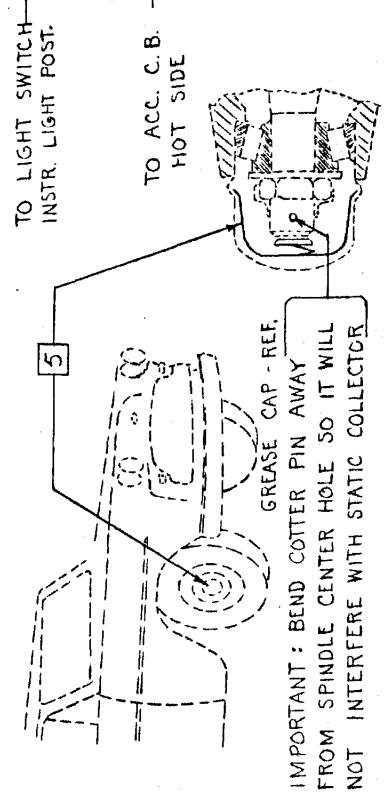

CHECKER MOTORS CORP. KALAMAZOO, MICH.

EFFECTIVE MODEL YEAR 1974

GRAPHIC ILLUSTRATION

DWN. DRAWER
CHK. 2-2-74

SHEET NO. 280 B-1

RADIO + ANTENNA INSTALLATION

APPVD. SUPERSEDES G.I. 280 A-2

- | MODEL: | A-12 | A-12E | A-12W | DATE |
|--------|-------|-------|---------|------|
| A-11 | A-12E | A-12W | 6-15-73 | |
| A-11E | A-12W | | | |
-
1. CHASSIS ASM. - MUSIC RADIO - MOTOROLA
 2. CHASSIS ASM. - AM-FM. RADIO - MOTOROLA
 3. SPEAKER ASM. - RADIO
 4. CLIP - GROUND
 5. STATIC COLLECTOR - FRT. WHEEL (2)
 6. PANEL - RADIO MTG.
 7. HOUSING - SPEAKER
 8. ANTENNA ASM. - RADIO
 9. PANEL ASM. - COWL TOP
 10. REINFORCEMENT - COWL MTD. ANT.
 11. BRACE - MUSIC RADIO MTG.
 12. BOLT 1/4 - 20 x 3/8 HEX.
 13. NUT + L.W. ASM. 1/4 - 20
 14. L.W. 1/4 MED. SPRING.
 15. NUT 1/4 - 20 HEX.
 16. SCREW #8 x 3/8
 17. NUT 3/16 PUSH ON. (4)
 18. SCREW #10 x 1 (4)
 19. GROMMET (4)
 20. WASHER + SEALER ASM. - 5/8 O.D.

DATE	CHANGES
7-31-74	120854 + 626930 W/REF 626543

TO LIGHT SWITCH
INSTR. LIGHT POST.

TO ACC. C.B.
HOT SIDE

OUTSIDE OF
METAL

CHECKER MOTORS CORP. KALAMAZOO, MICH.

EFFECTIVE MODEL YEAR 1974

DWN. DESIGNS
CHK. 7-7-77

SHEET NO. 280 B-2

GRAPHIC ILLUSTRATION
RADIO - SPEAKER REAR MTG.

DATE 6-15-73

MODEL: A-12
A-12E
A-11E

APPVD. SUPERSEDES G.I. 280 A-4

DATE	CHANGES

- 11. 120614 NUT #10-32 HEX. (4)
- 10. 138479 L.W. #10 EXT. TOOTH (4)
- 9. 626537 SCREW #10-32 x 5/8 (4)
- 8. 646603 GRILLE - SHELF PANEL
- 7. 642025 SCREEN
- 6. 647496 SPEAKER ASM.
- 5. 644757 INSULATOR
- 4. WASHER (2)
- 3. NUT
- 2. KNOB
- 1. CONTROL + CABLE ASSEM.

DWN. DENKER
 CHK. 7-1-73
 SHEET NO. 280B-3
 APPVD. SUPERSIDES GI. 280A-5

1. 95383 HOSE ASM. - GRAY CONDUIT (B-11, B-12, B-12W AT DASH)
2. 701299 HOSE ASM. - GRAY CONDUIT (B-11E, B-12E AT DASH)
3. 701519 HOSE ASM. - GRAY CONDUIT (B-11 UNDER LH. FRT. SEAT)
4. 95384 FITTING ASM. - CONDUIT STRAIGHT
5. 95385 FITTING ASM. - CONDUIT ELBOW
6. 94854 CLAMP (3)
7. 178434 SCREW 1/4-14 x 1/2 (3)