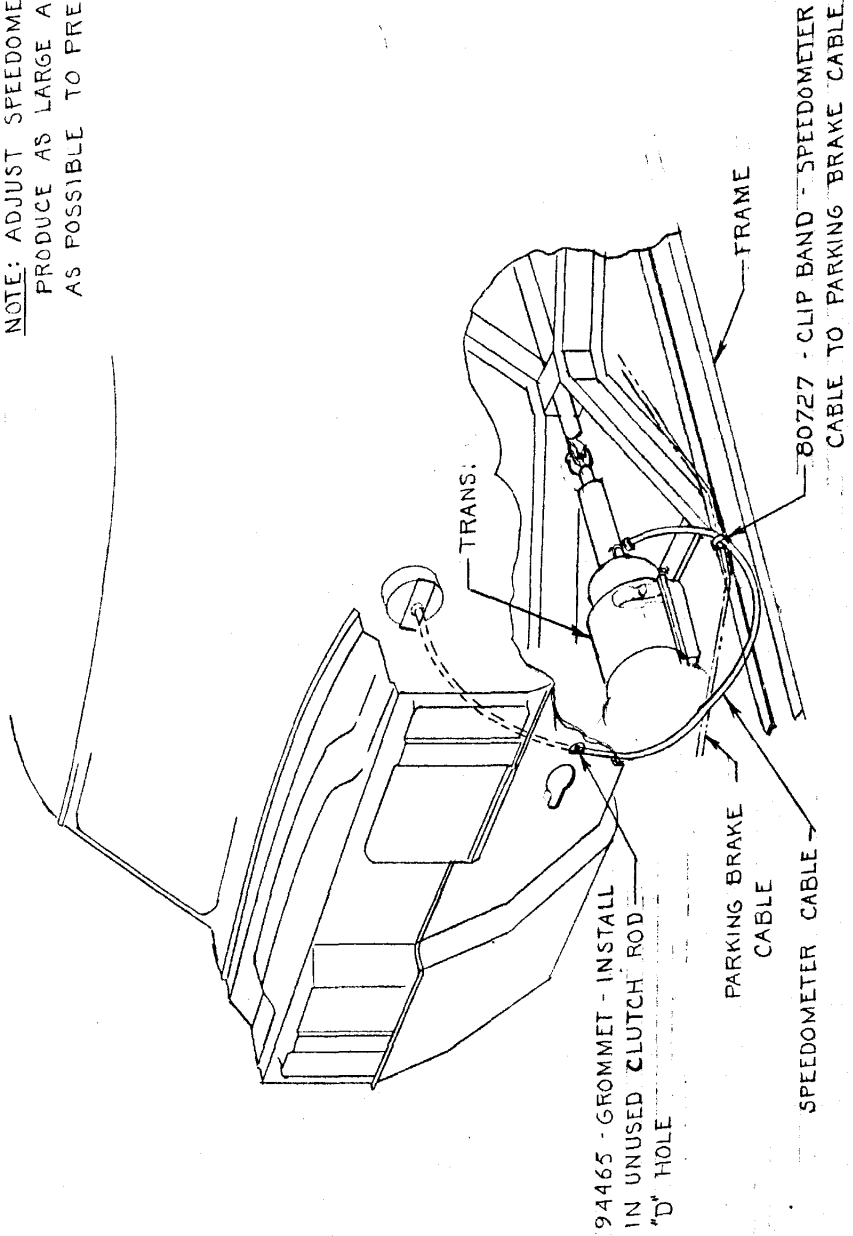

CHECKER MOTORS CORP. KALAMAZOO, MICH.

MODEL: DIESEL

DATE
3-11-69

GRAPHIC ILLUSTRATION

SPEEDOMETER CABLE - ROUTING - DIESEL

DWN. DEKKER
CHK. 2/2 3-2-67

SHEET NO.

718

APPVD.

NOTE: ADJUST SPEEDOMETER CABLE TO PRODUCE AS LARGE A BENDING RADIUS AS POSSIBLE TO PREVENT KINKING.

94465 - GROMMET - INSTALL IN UNUSED CLUTCH ROD "D" HOLE