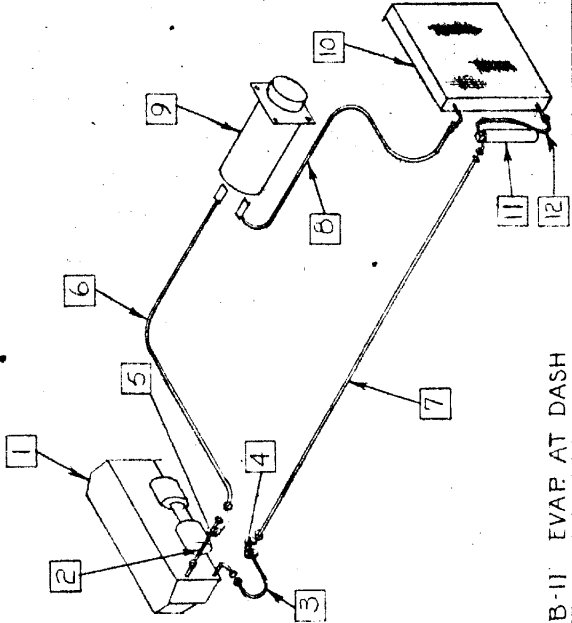

CHECKER MOTORS CORP. KALAMAZOO, MICH.

EFFECTIVE PER MEMO # 219

MODEL: B-11  
B-12  
B-12W

DATE  
9-16-68

GRAPHIC ILLUSTRATION

HOSES - AIR COND. - 327 & 350 V-8 - (FRIGIDAIRE)

DWN. DENKER  
CHK. *[Signature]*

SHEET NO. 444

APPVD. MODEL YEAR 1969

B-11 EVAP. AT DASH

B-12 EVAP. AT DASH & TRUNK

B-12W618 EVAP. AT DASH & ROOF

B-12E EVAP. IN TRUNK

B-12E EVAP. AT DASH & TRUNK

B-12W618 EVAP. AT DASH & ROOF