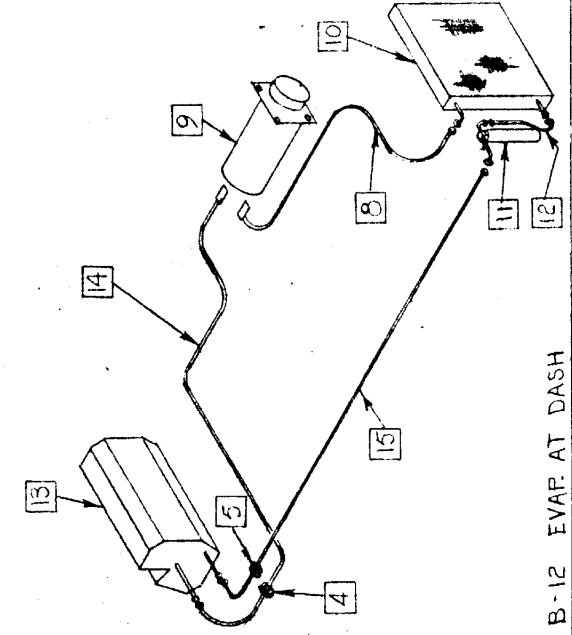

CHECKER MOTORS CORP. KALAMAZOO, MICH.

EFFECTIVE PER MEMO # 219

MODEL: B-11  
B-12  
B-12W

DATE  
9-16-68

GRAPHIC ILLUSTRATION

HOSES - AIR COND. - 327 & 350 V-8 - (FRIGIDAIRE)

DWN. DENKER  
CHK. *[Signature]*

SHEET NO. 444

APPVD. MODEL YEAR 1969

B-11 EVAP. AT DASH

B-12 EVAP. AT DASH & TRUNK

B-12W618 EVAP. AT DASH & ROOF

B-12E EVAP. IN TRUNK

B-12E EVAP. AT DASH & TRUNK

B-12W618 EVAP. AT DASH & ROOF