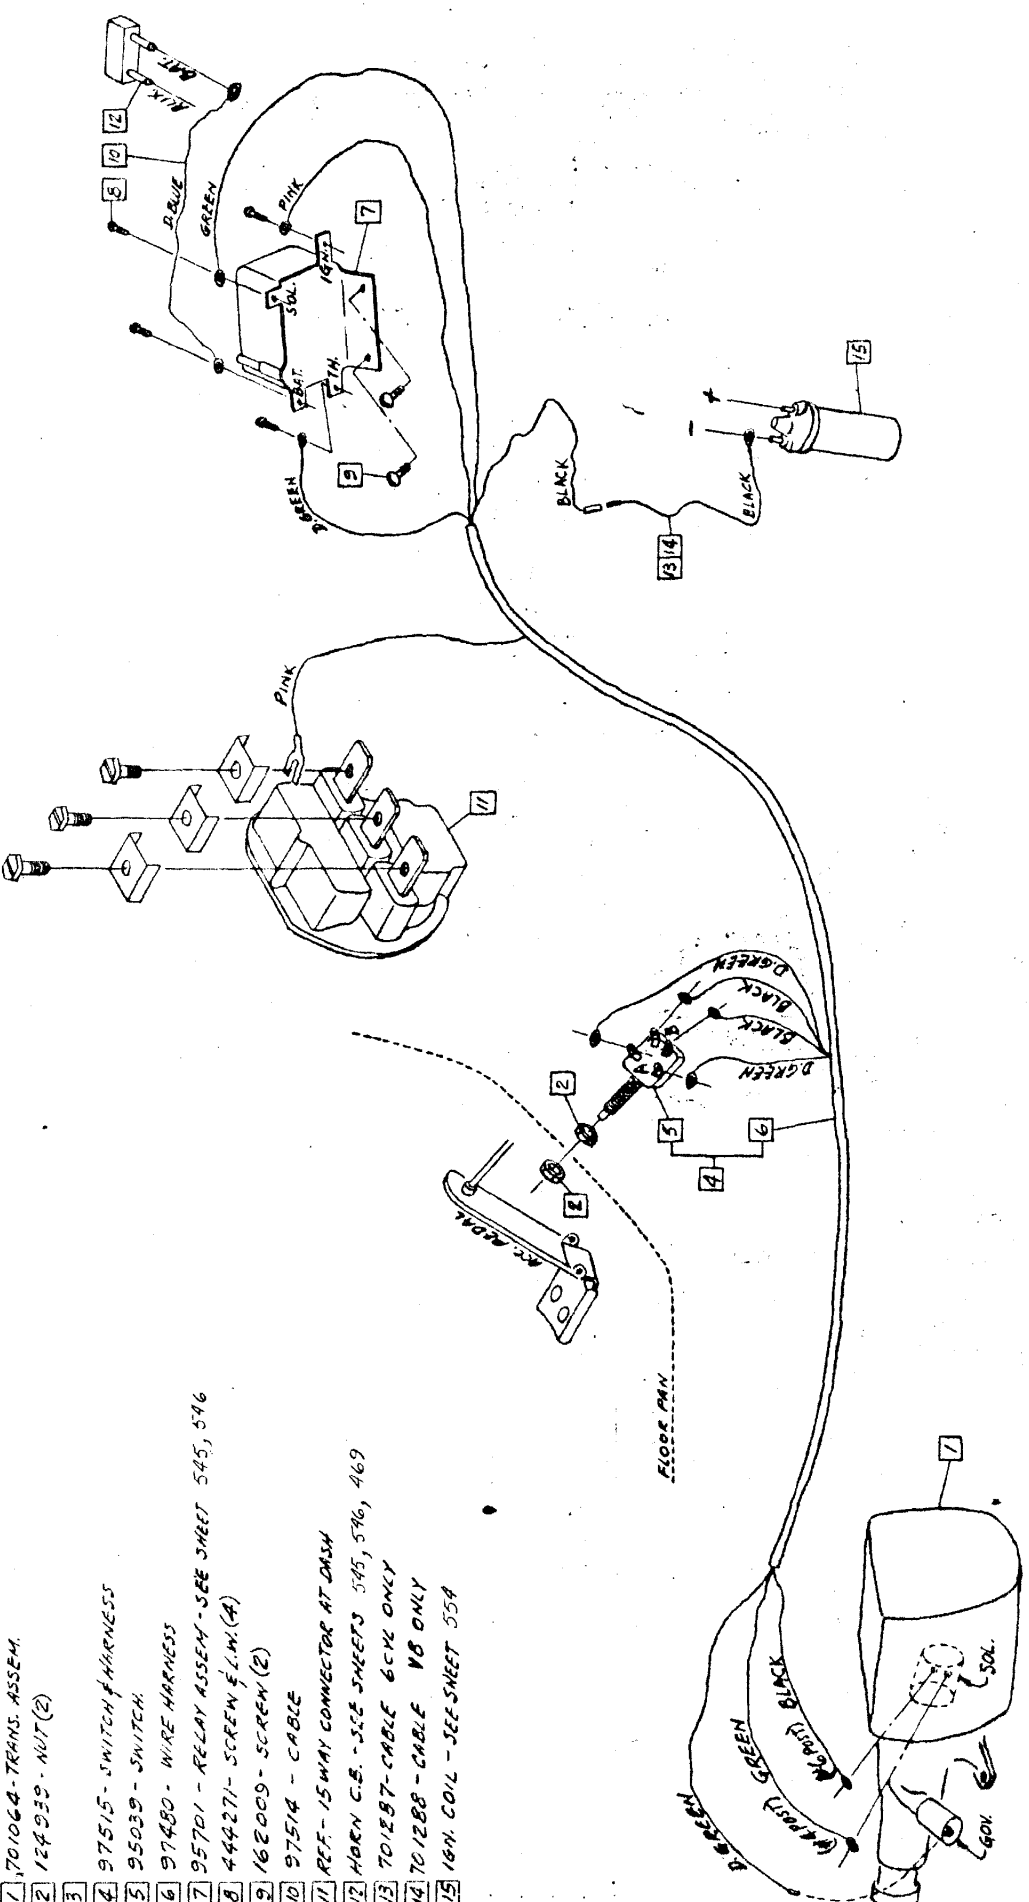

REVISED TO 2-28/8-12-66/ KO  
 WJ

CHECKER MOTORS COEP. KALAMAZOO, MICH.

MODEL B-12	CHASSIS	DATE	SHEET NO.
ALSO APPLIES TO		5-14-64	758
ELECTRICAL - OVERDRIVE WIRING		GRAPHIC ILLUSTRATION	CHECKED BY GRO S-12-64
			APPROVED SIGNATURE

- 1 701064 - TRANS. ASSEM.
- 2 1E4939 - NUT (2)
- 3
- 4 97515 - SWITCH & HARNESS
- 5 95039 - SWITCH
- 6 97480 - WIRE HARNESS
- 7 95701 - RELAY ASSEM - SEE SHEET 545, 546
- 8 444271 - SCREW & LIM. (4)
- 9 162009 - SCREW (2)
- 10 97514 - CABLE
- 11 REF - 15 WAY CONNECTOR AT DASH
- 12 HORN C.B. - SEE SHEETS 545, 546, 469
- 13 701287 - CABLE 6CM ONLY
- 14 701288 - CABLE 18 ONLY
- 15 184. COIL - SEE SHEET 559