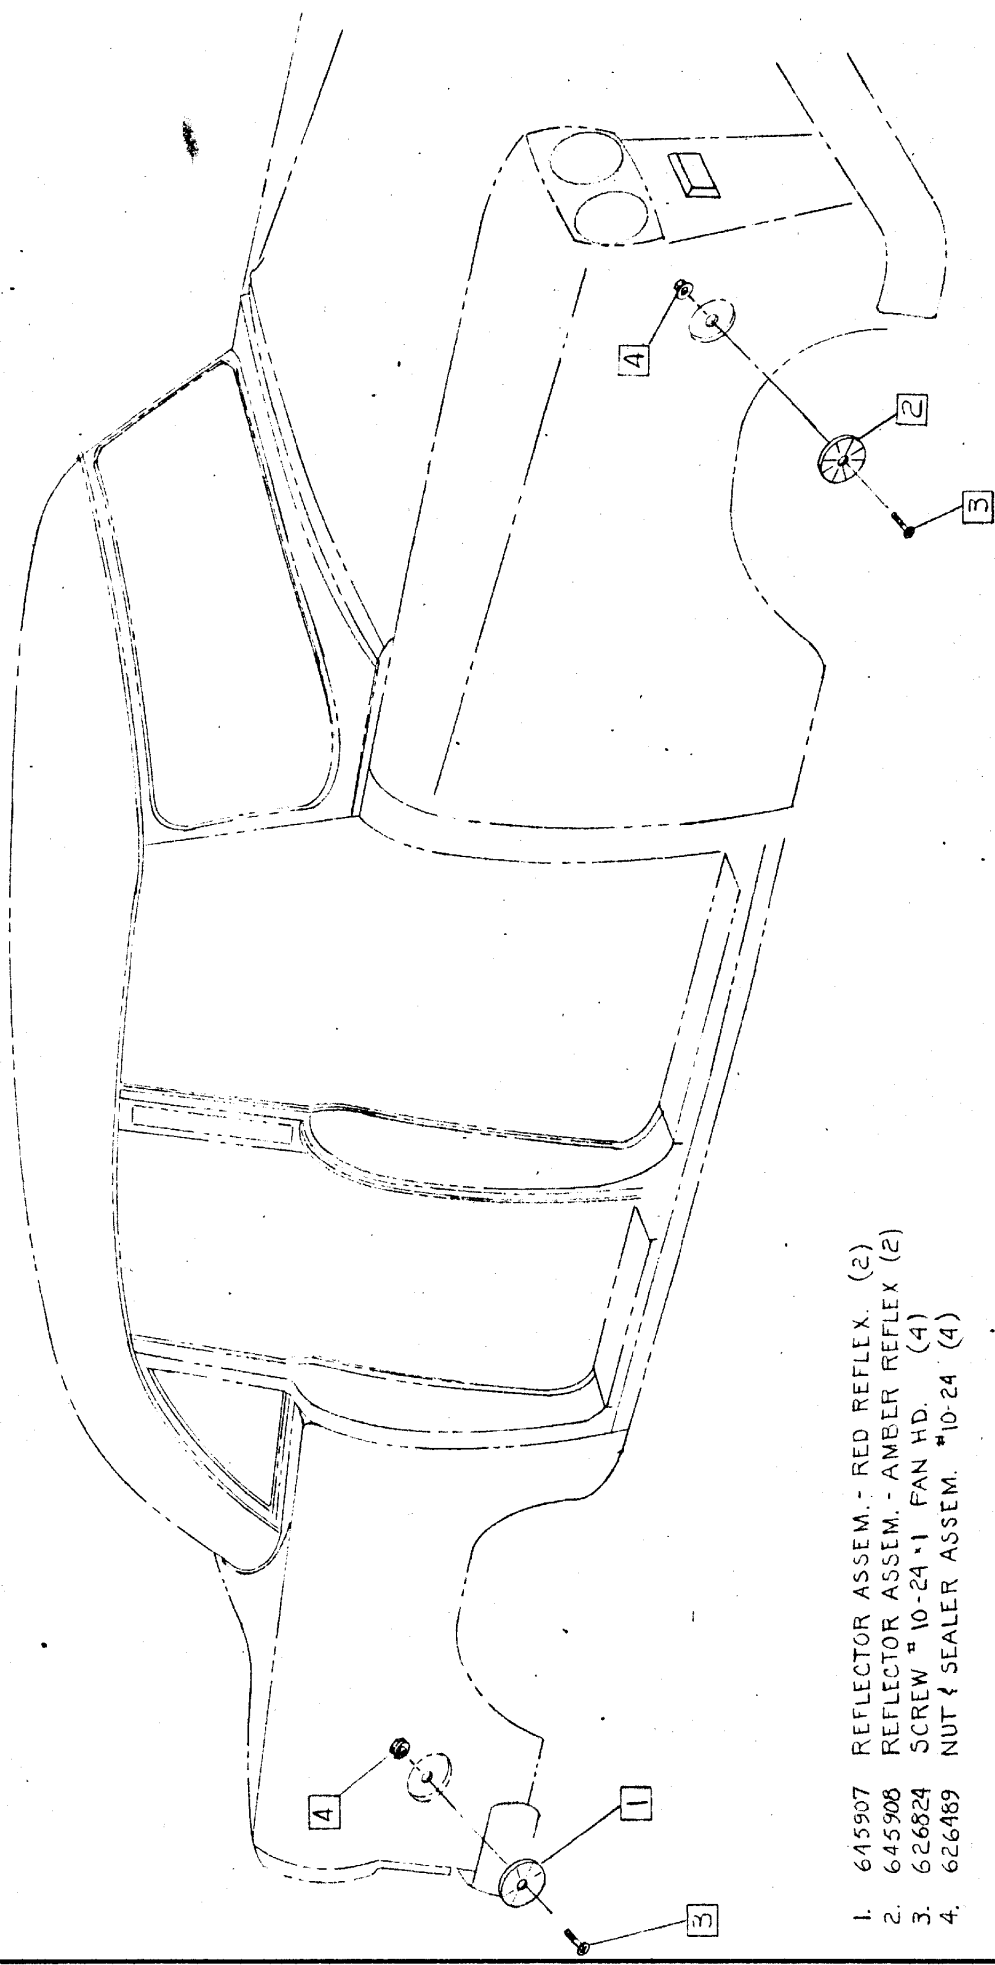

EFFECTIVE JAN 1, 1969

CHECKER MOTORS CORP. KALAMAZOO, MICH.

SHEET NO. 676

DWN. DESKER
CHK. J.E. 1-9-69

APPVD. MODEL YEAR 1969

GRAPHIC ILLUSTRATION
REFLECTOR INSTALLATION - SIDE MARKER - ROUND

DATE
12-10-68

MODEL:
ALL MODELS

- 1. 645907 REFLECTOR ASSEM. - RED REFLEX. (2)
- 2. 645908 REFLECTOR ASSEM. - AMBER REFLEX (2)
- 3. 626824 SCREW # 10-24 * 1 FAN HD. (4)
- 4. 626489 NUT & SEALER ASSEM. #10-24 (4)