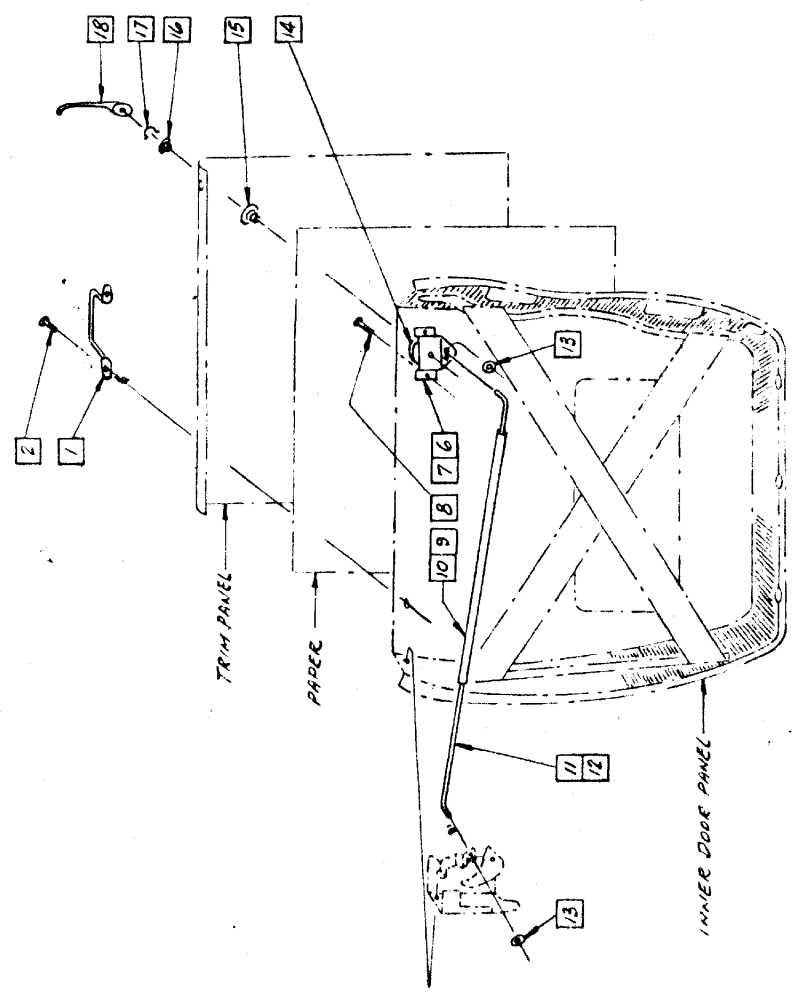

MODEL (SEE BELOW)	DATE 7-13-68	CHUCKER MOTORS CORP., KALAMAZOO, MICH.
Body	GRAPHIC ILLUSTRATION	
	REAR DOOR PULL HANDLE & REAR DOOR DRIVERS CONTROL	
	BMW Dealer	SHEET NO. 6 6
	CHK. KTC	
	APPROV.	

COMPLETE DOOR SHOWN ON GI-570

REAR DOOR FULL HANDLE ALL A11E A11E	
1	645414 HANDLE (2)
2	148045 SCREEN (4)
3	
4	
5	
REAR DOOR DRIVERS CONTROL-A11A11E-A12-A12E-A12W	
6	639161 CONTROL ASSEM. L.H. (1)
7	639162 CONTROL ASSEM. R.H. (1)
8	187987 SCREW L.H. (4)
9	640040 TUBING (2) ALL A12 A12W
10	642219 TUBING (2) A11E A12E
11	640031 ROD (2) ALL A12 A12W
12	642230 ROD (2) A11E A12E
13	626485 NUT (4)
14	642809 SEAL (2)
15	640096 SPRING (2)
16	640170 WASHER (2)
17	640130 CLIP (2)
18	639234 HANDLE ASSEM. (2)