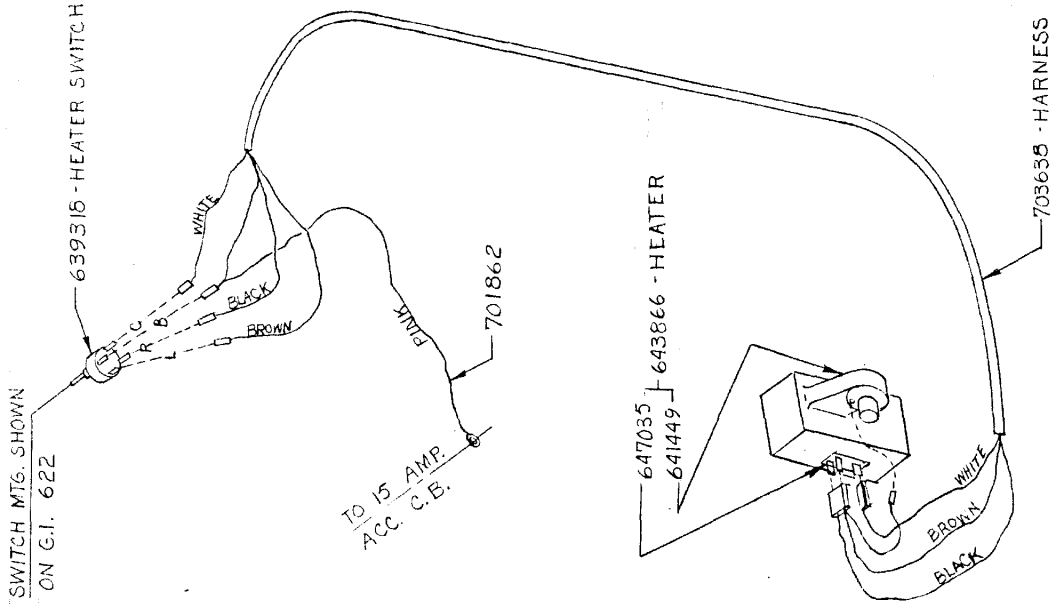

CHECKER MOTORS CORP. KALAMAZOO, MICH.

EFFECTIVE JAN. 1, 1968

MODEL:	B-11	B-12W	CHASSIS	DATE
	B-12	A-12W6		5-8-68
	B-12E	A-12W8		

GRAPHIC ILLUSTRATION
ELECTRICAL - HEATER WIRING - DASH & FLOOR MTD.

DWN. DEKKER
CHK. *HS*

SHEET NO. 620

APPVD.

DASH HEATER B-11

DASH HEATER B-12/B-12W/A-12W6/6

FLOOR HEATER B-11/B-12/B-12W/A-12W6/5

5-27-68	647035	WAS	643067
5-27-68	703636	WAS	97222
CHANGES			