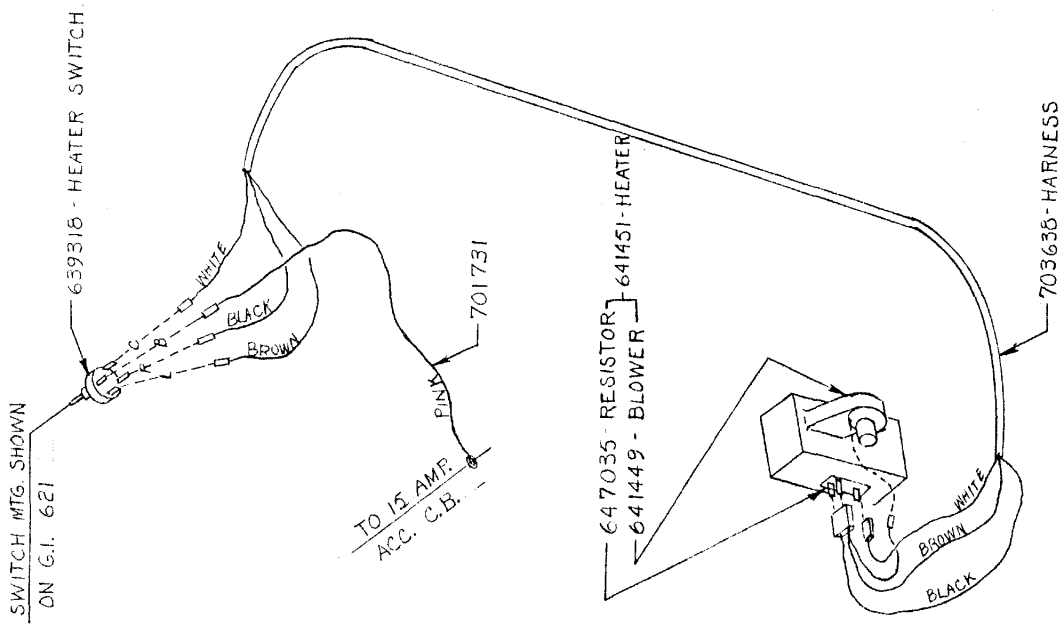

CHECKER MOTORS CORP. KALAMAZOO, MICH.

EFFECTIVE JAN. 1, 1968

MODEL:	B-11	B-12W	CHASSIS	DATE
	B-12	A-12W6		5-8-68
	B-12E	A-12W8		

GRAPHIC ILLUSTRATION
ELECTRICAL - HEATER WIRING - DASH & FLOOR MTD.

DWN. DEKKER
CHK. *HS*

SHEET NO. 620

APPVD.

DASH HEATER B-11

DASH HEATER B-12/B-12W/A-12W6/6

FLOOR HEATER B-11/B-12/B-12W/A-12W6/5

5-27-68	647035	WAS	643067
5-27-68	703636	WAS	97222
CHANGES			