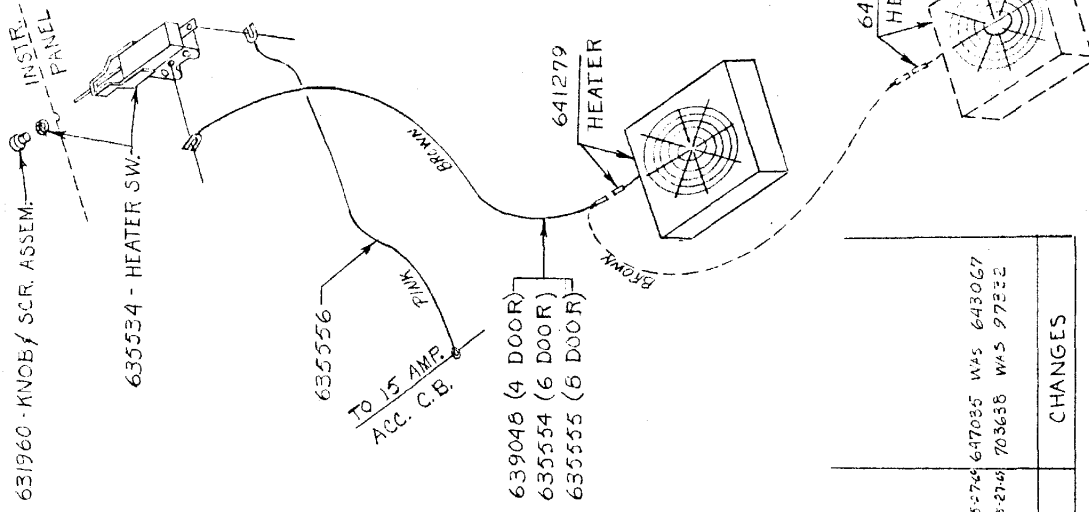

CHECKER MOTORS CORP. KALAMAZOO, MICH.

EFFECTIVE JAN. 1, 1968

MODEL:	B-11	B-12W	CHASSIS	DATE
	B-12	A-12W6		5-8-68
	B-12E	A-12W8		

GRAPHIC ILLUSTRATION
ELECTRICAL - HEATER WIRING - DASH & FLOOR MTD.

DWN. DEKKER
CHK. *HS*

SHEET NO. 620

APPVD.

DASH HEATER B-11

DASH HEATER B-12/B-12W/A-12W6/6

FLOOR HEATER B-11/B-12/B-12W/A-12W6/5

5-27-68	647035	WAS	643067
5-27-68	703636	WAS	97222
CHANGES			