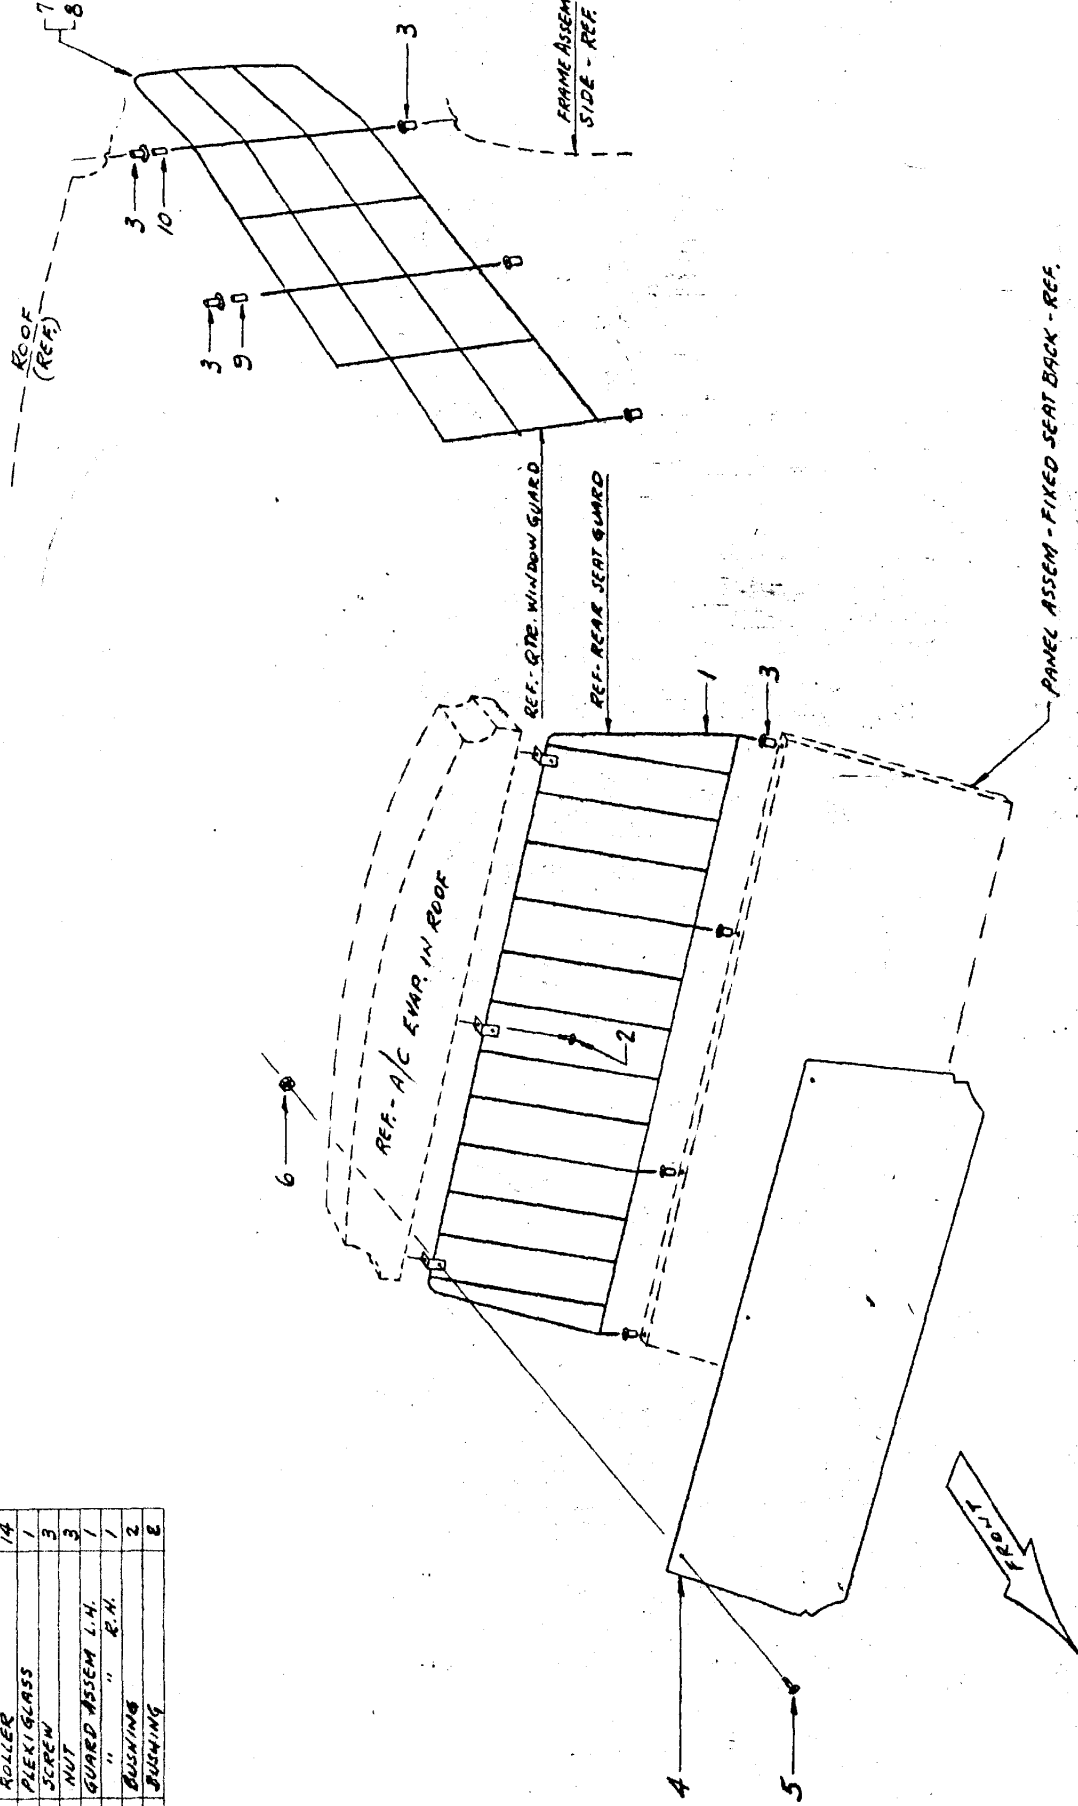

CHECKER MOTORS CORP., KALAMAZOO, MICH.

GRAPHIC ILLUSTRATION

GUARD (REAR SEAT & QUARTER WINDOW) & PLEXIGLASS (REAR SEAT) WITH A/C

MODEL A-12WB Body

DATE 7-13-68

DRAWN BY DECKER  
CHKD BY KFD  
APP'D

SHEET No 614

1	63567A	GUARD ASSEM.	1
2	163784	SCREW	3
3	636561	ROLLER	14
4	636920	PLEXIGLASS	1
5	159459	SCREW	3
6	626435	NUT	3
7	635615	GUARD ASSEM L.H.	1
8	635616	" " R.H.	1
9	636774	BUSHING	2
10	636775	BUSHING	2
			E