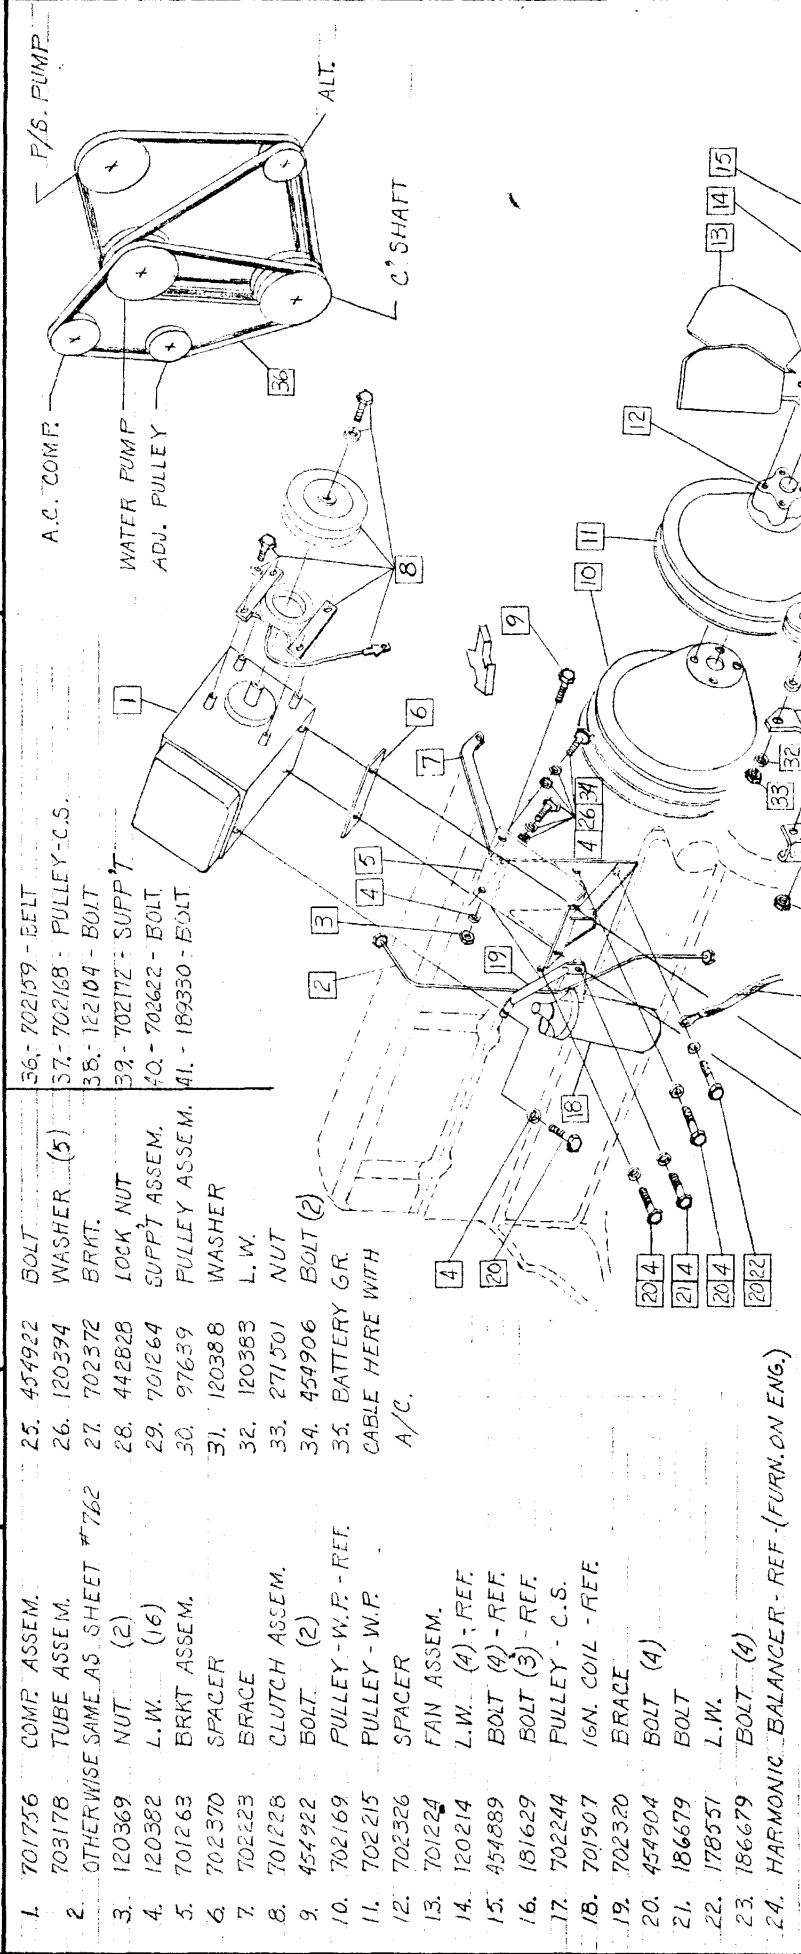

REVISED 6-14-65/10-16-68

EFFECTIVE JAN. 15, 1968

**CHECKER MOTORS CORP. KALAMAZOO, MICH.**

MODEL: B-11 CHASSIS B-12W SHEET NO. 412  
 B-12 B-12E

DATE 1/17/68

GRAPHIC ILLUSTRATION

AIR COND. WITH POWER STEERING - 6 CYL. - AUTO TRANS. APPVD.

DWN. DICKER  
 CHN. 82 1-22-68

OBSOLETE - SEE G.I. 406-A

VIEW IN DIRECTION OF ARROW