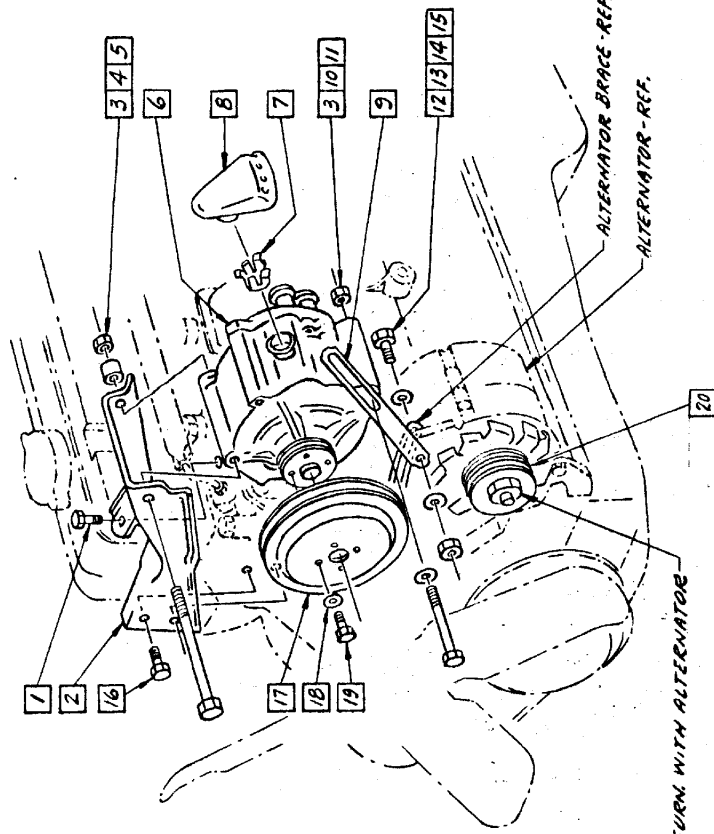

CHECKER MOTORS CORP., KALAMAZOO, MICH.

GRAPHIC ILLUSTRATION

A.I.R. EQUIPMENT - PUMP, BRACES & BRKTS. (6 CYCLE ENGINE)

DATE

CHASIS

MODEL

B1E B1E B1E B1E B1E

SHEET NO.

308

DWN. JK 11-11-66
CHK. RES 11-21-66
APP'D

1	702622 BOLT	✓
2	701771 BRACKET	✓
3	9422277 NUT	✓
4	702959 SPACER	✓
5	702909 BOLT	✓
6	701675 PUMP ASSEM.	✓
7	702948 PLUG	✓
8	701824 MUFFLER ASSEM.	✓
9	702907 BRACE	✓
10	702177 WASHER	✓
11	9419187 BOLT	✓
12	702958 BOLT	✓
13	187119 L.W.	✓
14	702908 WASHER	✓
15	120376 NUT	✓
16	180123 BOLT (2)	✓
17	702911 PULLEY	✓
18	103320 L.W (4)	✓
19	181591 BOLT (4)	✓
20	702256 PULLEY	✓

NUT FURN WITH ALTERNATOR

ALTERNATOR BRACE - REF.
ALTERNATOR - REF.