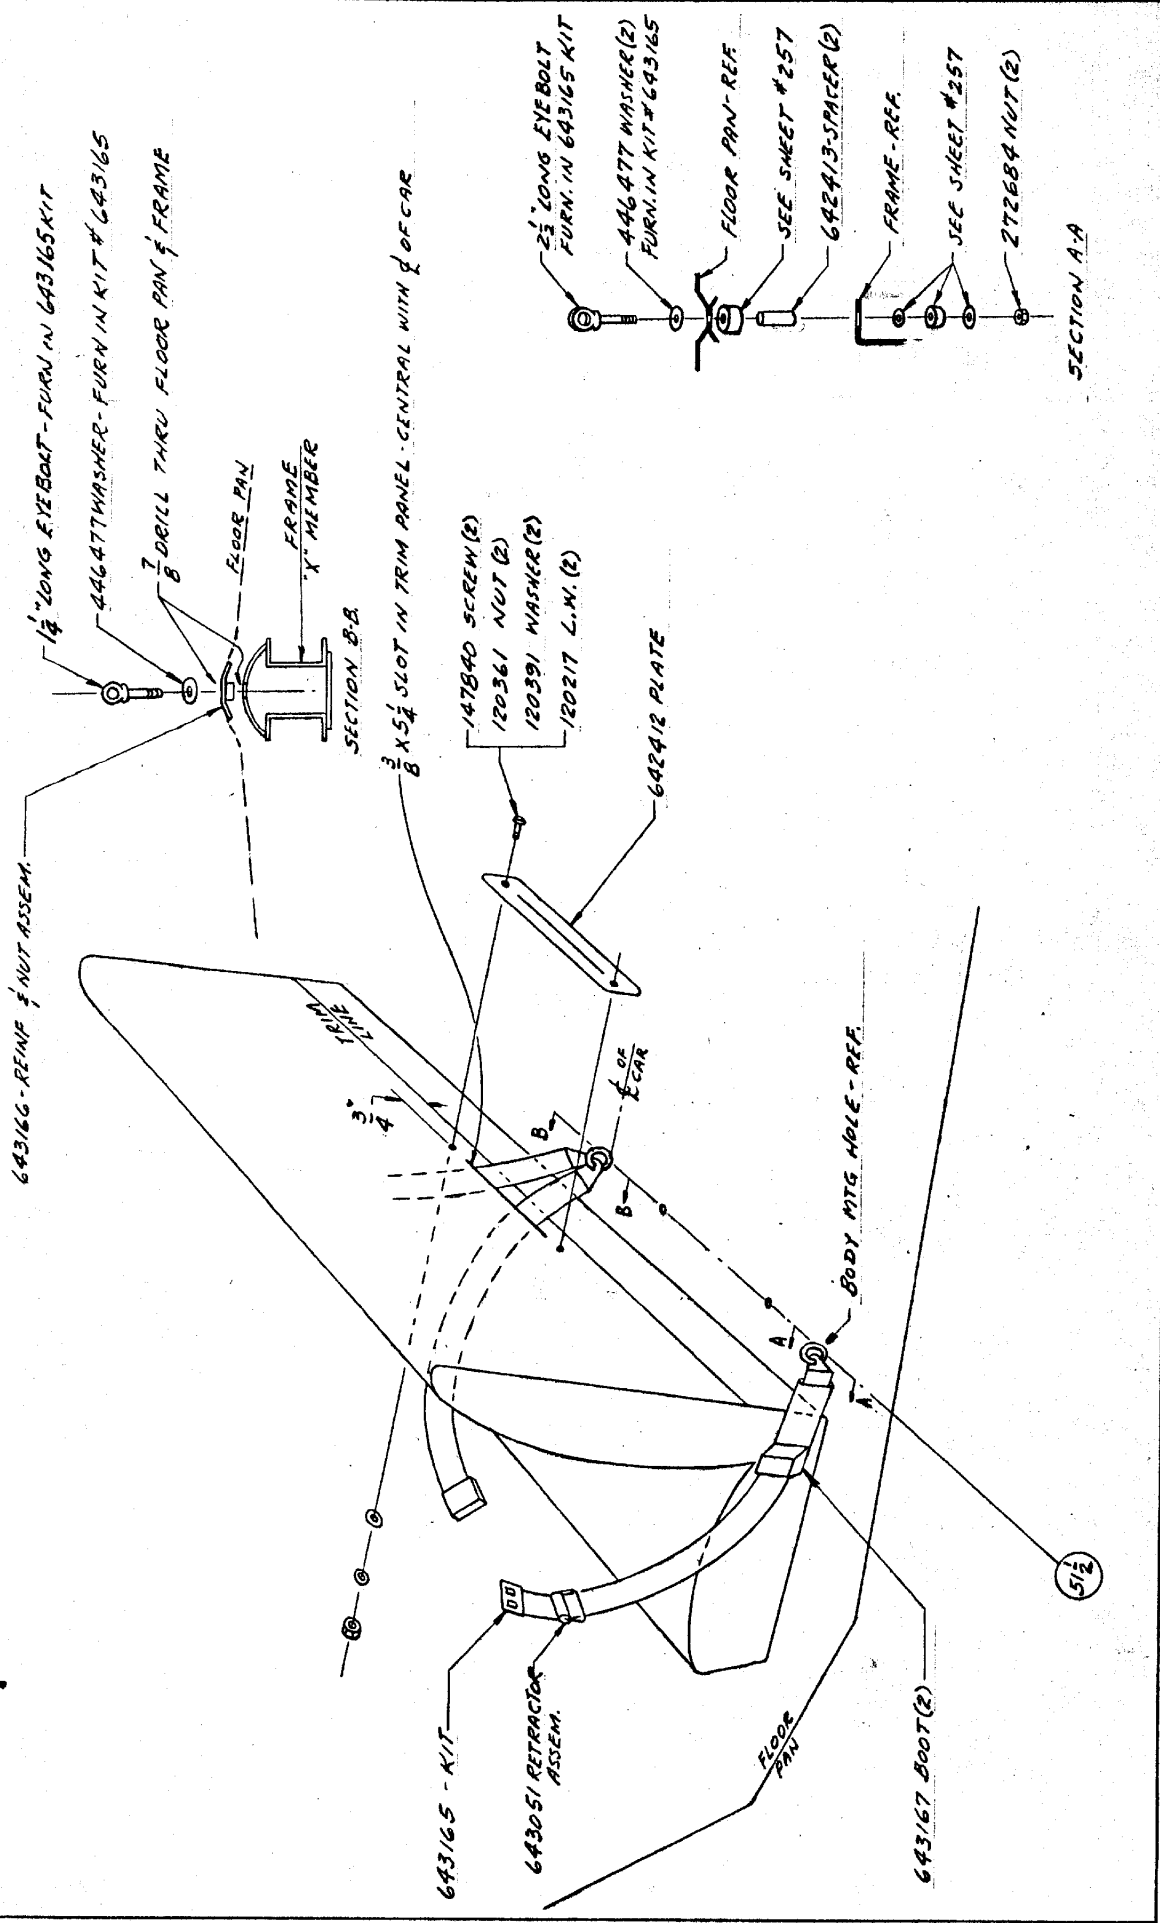

CHECKER MOTORS CORP., KALAMAZOO, MICH.

MODEL A-12E BODY DATE 3-18-65 SHEET NO. 265

GRAPHIC ILLUSTRATION

SEAT BELTS

DRAWN BY J. J. G. S.

CHECKED BY

APPROV. BY

REDRAWN 7-13-65

CHECKER MOTORS CORP., KALAMAZOO, MICH.

MODEL A-12E	DATE	DRAWN	SHEET NO.
Body	7-13-65	KERNEY	265
SEAT BELTS - FRONT (LIMO W/G PARTITION)		CHK SKINNER 7-8-65	
GRAPHIC ILLUSTRATION		APP'D. SKR 7/13/65	