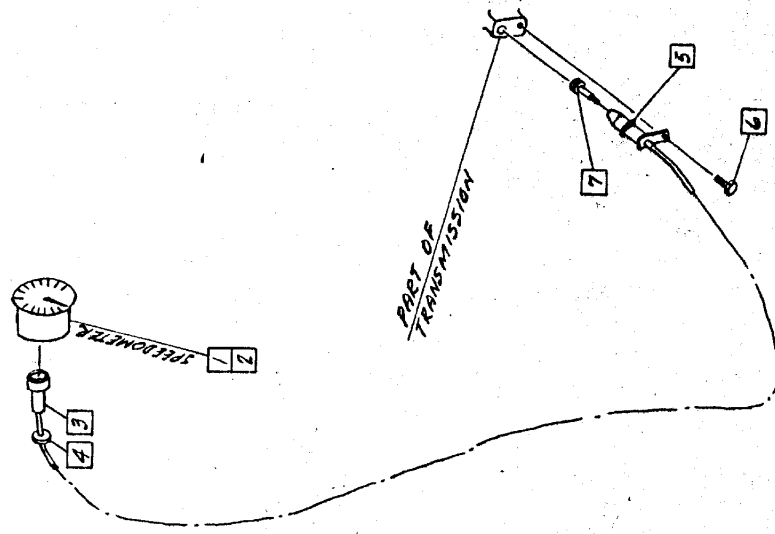

CHECKER MOTORS CORP., KALAMAZOO, MICH.

MODEL 811 B72 B72W
ALSO B7E B7Z CHASSIS

DATE
7-8-64

GRAPHIC ILLUSTRATION
SPEEDOMETER CABLE

CHECKED BY GRO 7-8-64
APPROVED 1/1/64

SHEET NO.
251

1. 1 97185 SPEEDO. ASSEM.
2. 2 97184 SPEEDO. ASSEM. (KIT)
3. 3 92583 CABLE ASSEM.
4. 4 94465 GROMMET (IN DASH) (2)
5. 5 702238 "O" RING
6. 6 121887 BOLT
7. 7 SPEEDO. GEAR - SEE SHEETS 244, 245 & 246
8. 8 701186 ADAPTER ASSEM.
9. 9 95487 SPEEDO ASSEM. POLICE
10. 10 95488 CABLE ASSEM.

POLICE DISCONTINUED

1. 1 97185 SPEEDO. ASSEM.
2. 2 97184 SPEEDO. ASSEM. (KIT)
3. 3 701187 CABLE ASSEM.
4. 4 94465 GROMMET (IN DASH)
5. 5 702238 "O" RING
6. 6 121887 BOLT
7. 7 SPEEDO. GEAR - SEE SHEETS 244, 245, & 246

PASS. CAR

1. 1 97185 SPEEDO. ASSEM.
2. 2 97184 SPEEDO. ASSEM. (KIT)
3. 3 92583 CABLE ASSEM.
4. 4 94465 GROMMET (IN DASH)
5. 5 702238 "O" RING
6. 6 121887 BOLT
7. 7 SPEEDO. GEAR - SEE SHEETS 244, 245 & 246
8. 8 701186 ADAPTER ASSEM.

TAXI