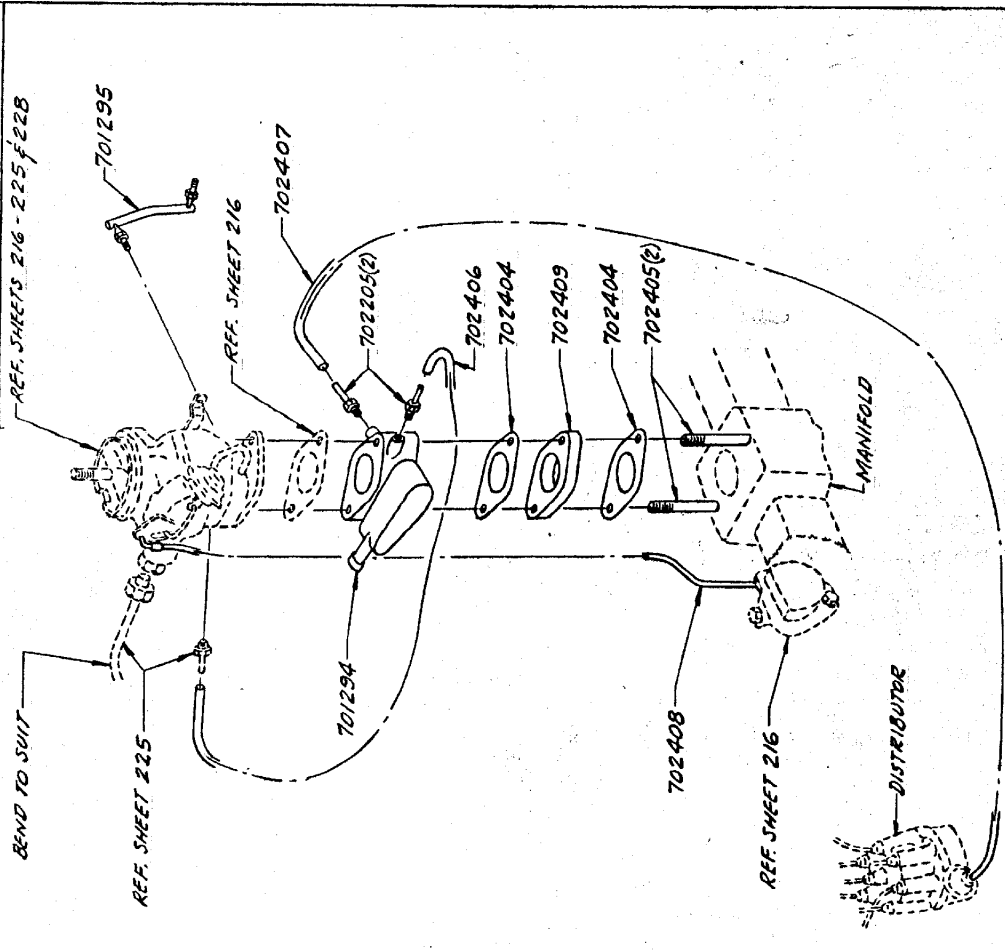

CHECKER MOTORS CORP., KALAMAZOO, MICH.

| | | | |
|---------------|--------------|-------------------|---------------|
| MODEL B-11 | DATE 8-13-64 | CHECKED BY G.R.O. | SHEET NO. 258 |
| B-11E CHASSIS | GOVERNOR | APP'Z | |

ASSEMBLE PER SHEETS 216-225 EXCEPT AS SHOWN

KING SEELEY

ASSEMBLE PER SHEETS 216-225 EXCEPT AS SHOWN

STEWART WARNER

CHECKER MOTORS CORP., KALAMAZOO, MICH.

MODEL B-12WB
CHASSIS
DATE 5-13-65

GRAPHIC ILLUSTRATION
GOVERNOR - 327 CUMM. ENGINE