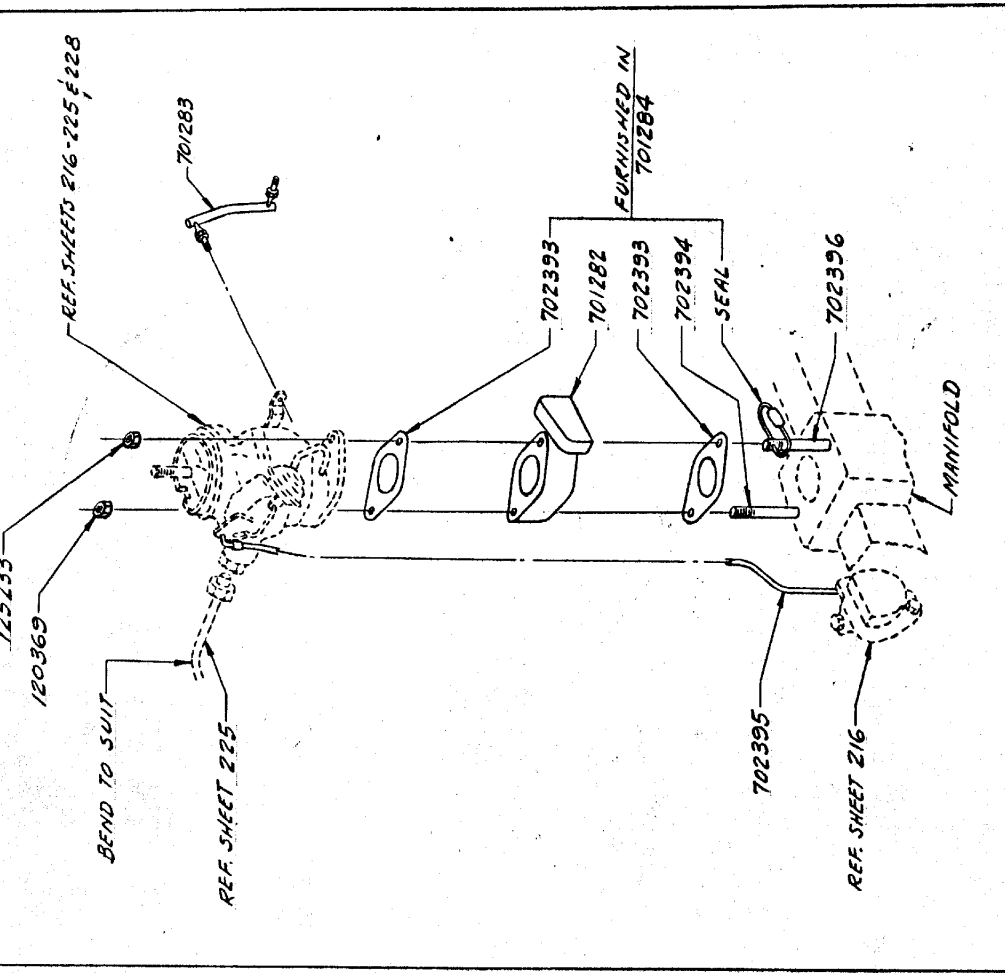

CHECKER MOTORS CORP., KALAMAZOO, MICH.

| | | | |
|---------------|--------------|-------------------|---------------|
| MODEL B-11 | DATE 8-13-64 | CHECKED BY G.R.O. | SHEET NO. 258 |
| B-11E CHASSIS | GOVERNOR | APP'Z | |

ASSEMBLE PER SHEETS 216-225 EXCEPT AS SHOWN

KING SEELEY

ASSEMBLE PER SHEETS 216-225 EXCEPT AS SHOWN

STEWART WARNER

CHECKER MOTORS CORP., KALAMAZOO, MICH.

MODEL B-12WB
CHASSIS
DATE 5-13-65

GRAPHIC ILLUSTRATION
GOVERNOR - 327 CUMM. ENGINE

DWN. J.K. 5-7-65
CHKD.
APP'D.

SHEET NO. 258 - A