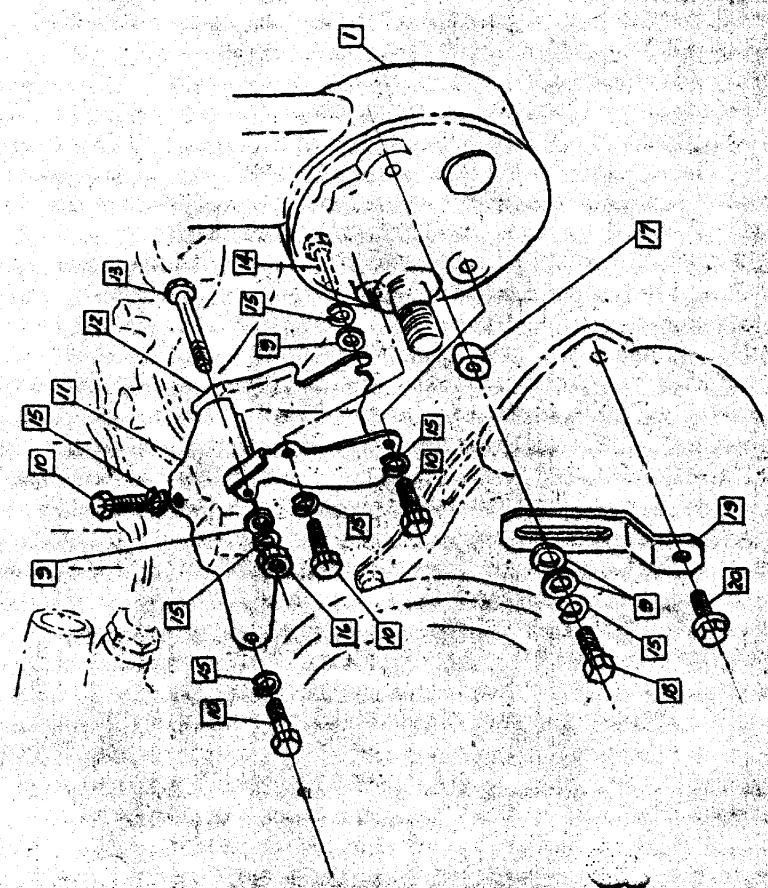

REVISED: 3-2-64

CHECKER MOTORS CORP., KALAMAZOO, MICH.		GRAPHIC ILLUSTRATION	CHECKED BY	SHEET NO.
MODEL A-11	CHASSIS	POWER STEERING - 6 CYL.	REQ. 1-5-64	204
A-10	B-12	GRAPHIC ILLUSTRATION	BY	
A-11	B-12		APP'D 3-1-64	

- 1 701091 - PUMP
- 2 702167 - PULLEY K
- 3 702248 - BELT
- 4 702256 - PULLEY
- 5 702168 - PULLEY K
- 6 181629 - BOLT (3)
- 7 702169 - PULLEY K
- 8 702170 - NUT K
- 9 120394 - WASHER (4)
- 10 122104 - BOLT (4)
- 11 702172 - SUPPORT K
- 12 702173 - BRACKET K
- 13 189330 - BOLT
- 14 180122 - BOLT
- 15 120382 - L.W. (10)
- 16 120369 - NUT
- 17 702328 - SPACER
- 18 120918 - BOLT
- 19 702214 - BRACE
- 20 273890 - SCREW

"K" - FURN. IN KIT #701217

- △ 20-30 LBS. FT.
- △ 55-65 LBS. FT.
- △ 15-24 LBS. FT.
- △ 1/6-20 LBS. FT.