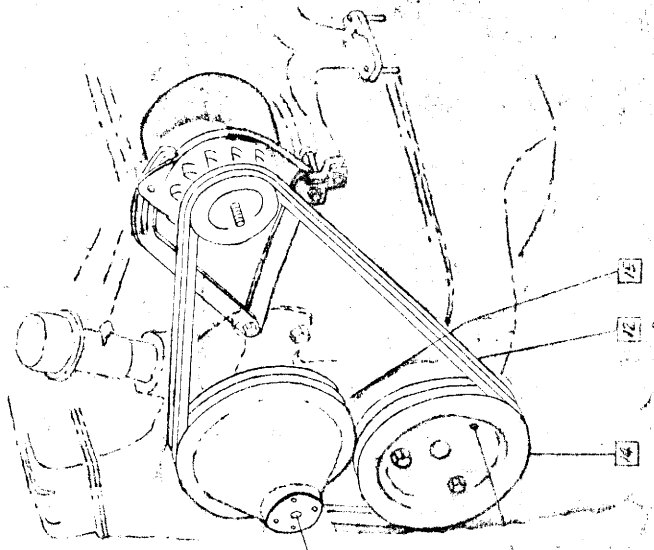

REVISED 5-14-65/5-14-65/6-2-65/3-20-67

CHECKER MOTORS CORP., ANN ARBOR, MICH.

MODEL 512 W8	CHASSIS 222-65	DATE 2-22-65	DRAWN 11/12-2-64	SHEET NO. 468
512 W8E			CHECKED	
			APPROVED	

- 7 702519 - BRACE
- 8 180130 - BOLT
- 9 120882 - 2 W (4)
- 10 273880 - SCREEN
- 11 702419 - SPACER
- 12 702418 - ADAPTER
- 13 701700 - ALT. H.D.
- 14 180187 - BOLT
- 15 701540 - BELTS - MATCHED PAIR
- 16 181629 - BOLT (3)
- 17 702506 - PULLEY (DOUBLE GROOVE)
- 18 702507 - PULLEY (DOUBLE GROOVE)
- 19 702256 - PULLEY (DOUBLE GROOVE)

- △ 20 - 30 LBS. FT.
- △ 16 - 20 LBS. FT.
- △ 20 - 25 LBS. FT.
- △ 40 - 50 LBS. FT.

OBSOLETE