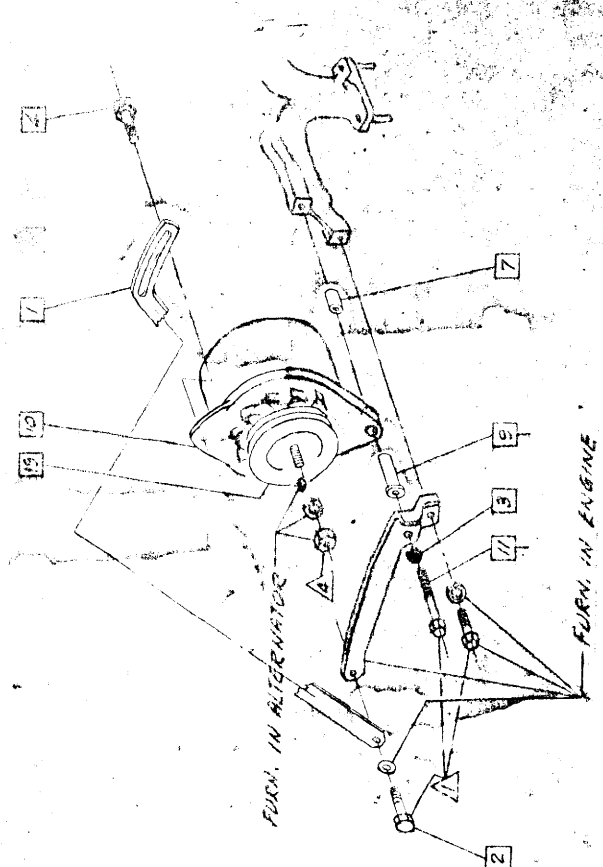

REVISED 5-14-65/5-14-65/6-2-65/3-20-67

CHECKER MOTORS CORP., ANN ARBOR, MICH.

MODEL 512 W8	CHASSIS 222-65	DATE 2-22-65	DRAWN 11/12-2-64	SHEET NO. 468
512 W8E			CHECKED	
			APPROVED	

- 7 702519 - BRACE
- 8 180130 - BOLT
- 9 120882 - 2 W (4)
- 10 273880 - SCREEN
- 11 702419 - SPACER
- 12 702418 - ADAPTER
- 13 701700 - ALT. H.D.
- 14 180187 - BOLT
- 15 701540 - BELTS - MATCHED PAIR
- 16 181629 - BOLT (3)
- 17 702506 - PULLEY (DOUBLE GROOVE)
- 18 702507 - PULLEY (DOUBLE GROOVE)
- 19 702256 - PULLEY (DOUBLE GROOVE)

- △ 20 - 30 LBS. FT.
- △ 16 - 20 LBS. FT.
- △ 20 - 25 LBS. FT.
- △ 40 - 50 LBS. FT.

OBSOLETE