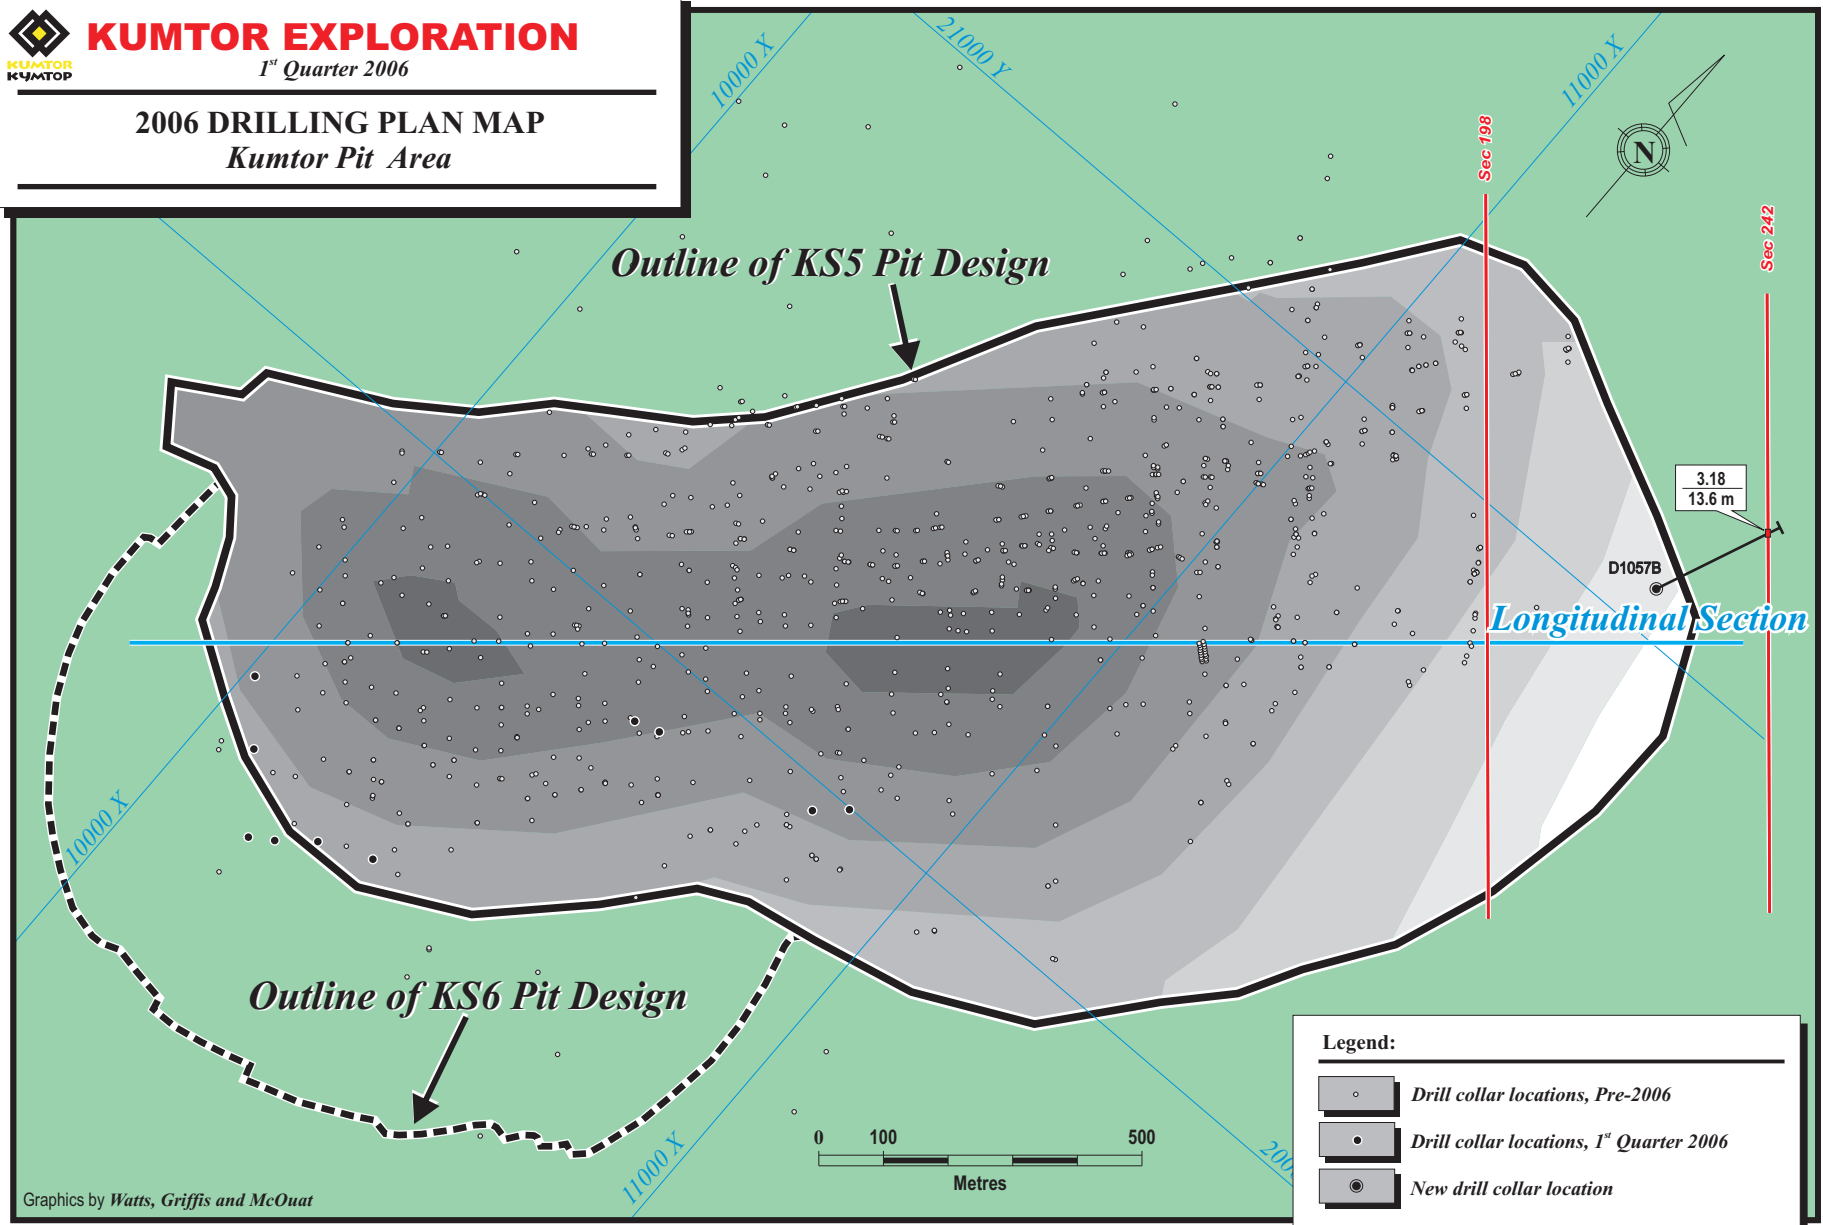

Kumtor Mine, 2006 Drilling Plan Map

KUMTOR EXPLORATION

1st Quarter 2006

2006 DRILLING PLAN MAP
Kumtor Pit Area

Legend:

- Drill collar locations, Pre-2006
- Drill collar locations, 1st Quarter 2006
- New drill collar location